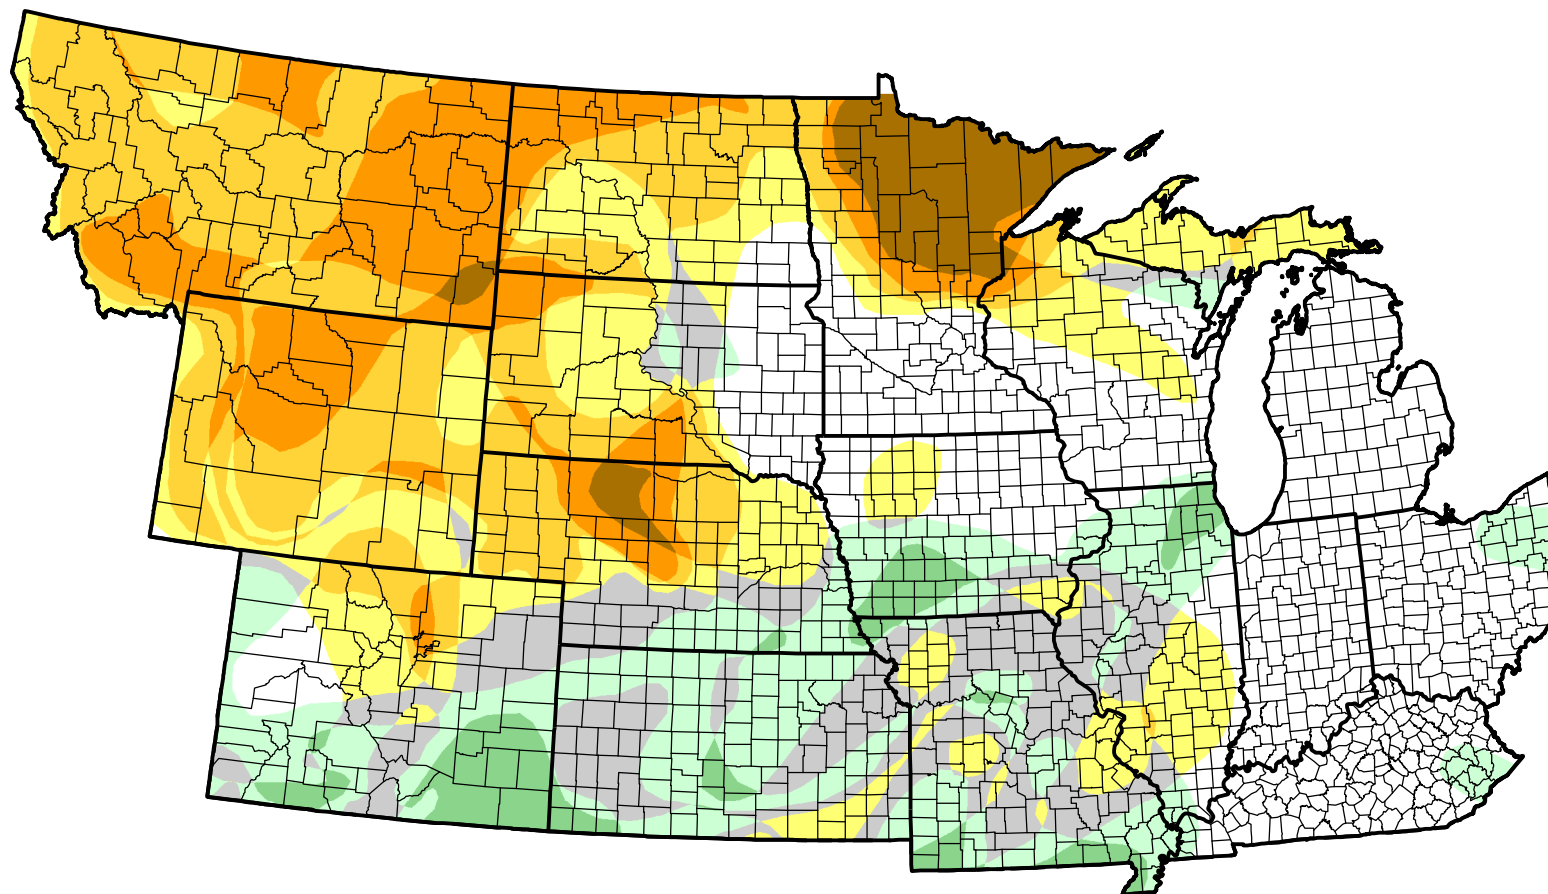

U.S. Drought Monitor Class Change - NWS Central 26 Week

October 17, 2006
compared to
April 20, 2006

droughtmonitor.unl.edu