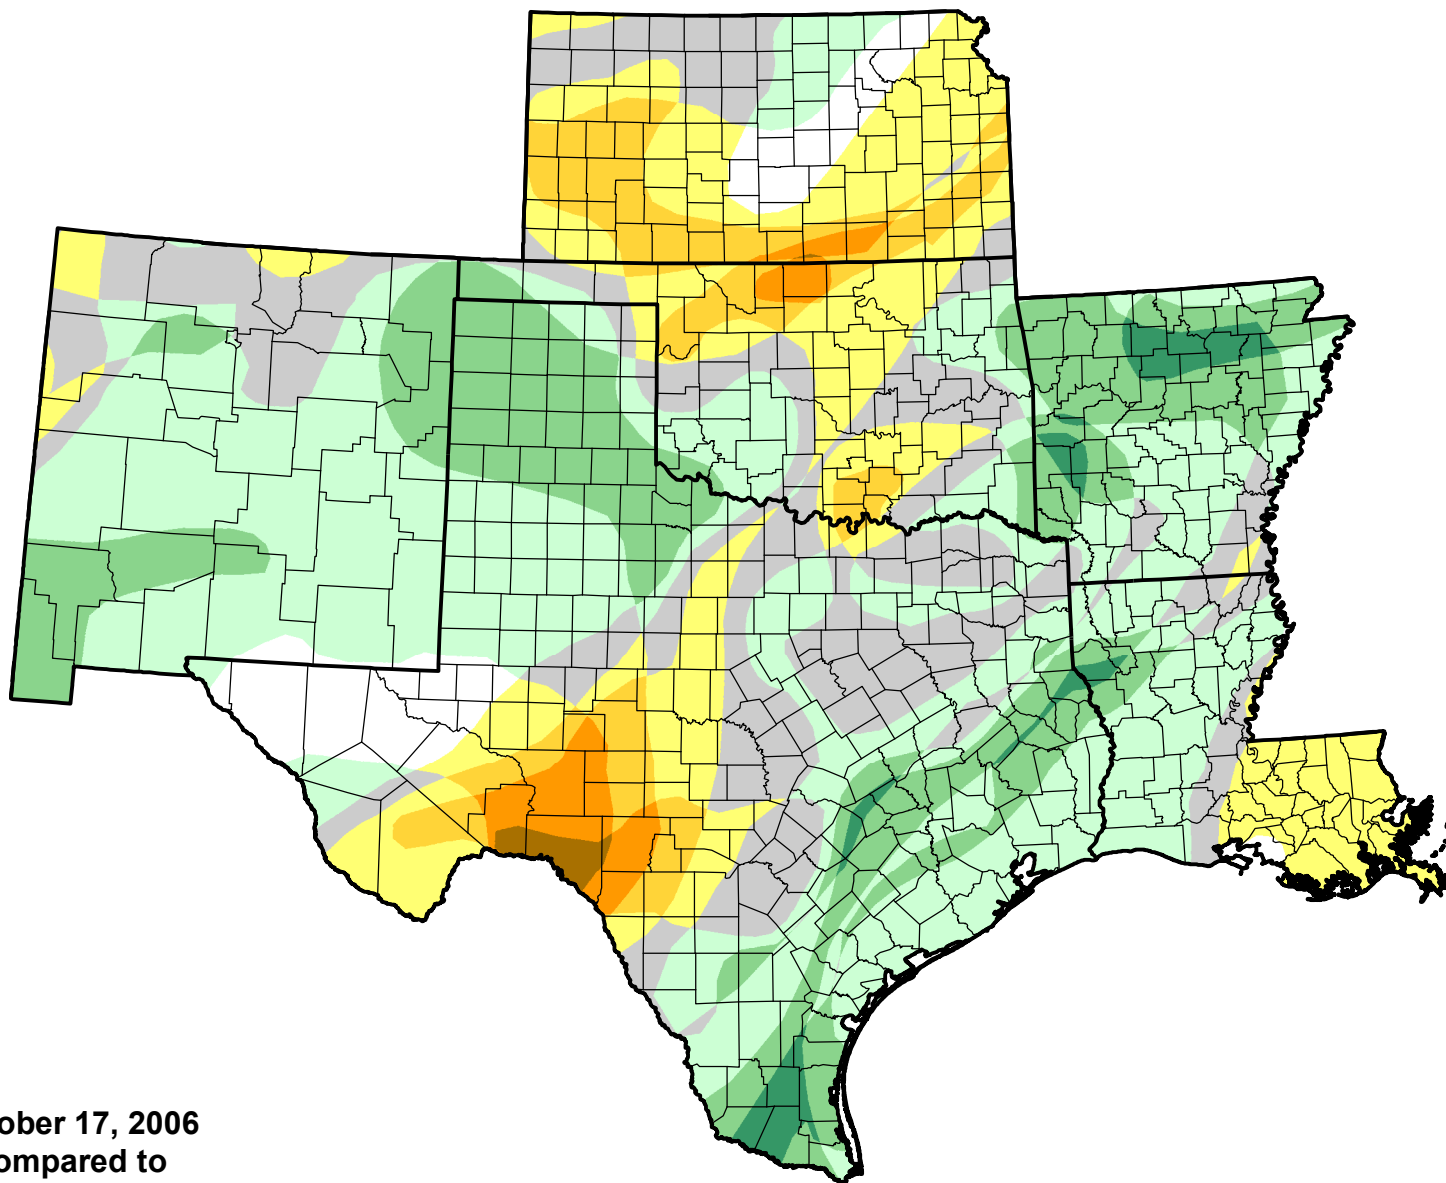

U.S. Drought Monitor Class Change - SCIPP

Start of Calendar Year

October 17, 2006
compared to
January 5, 2006

droughtmonitor.unl.edu

-  5 Class Degradation
-  4 Class Degradation
-  3 Class Degradation
-  2 Class Degradation
-  1 Class Degradation
-  No Change
-  1 Class Improvement
-  2 Class Improvement
-  3 Class Improvement
-  4 Class Improvement
-  5 Class Improvement