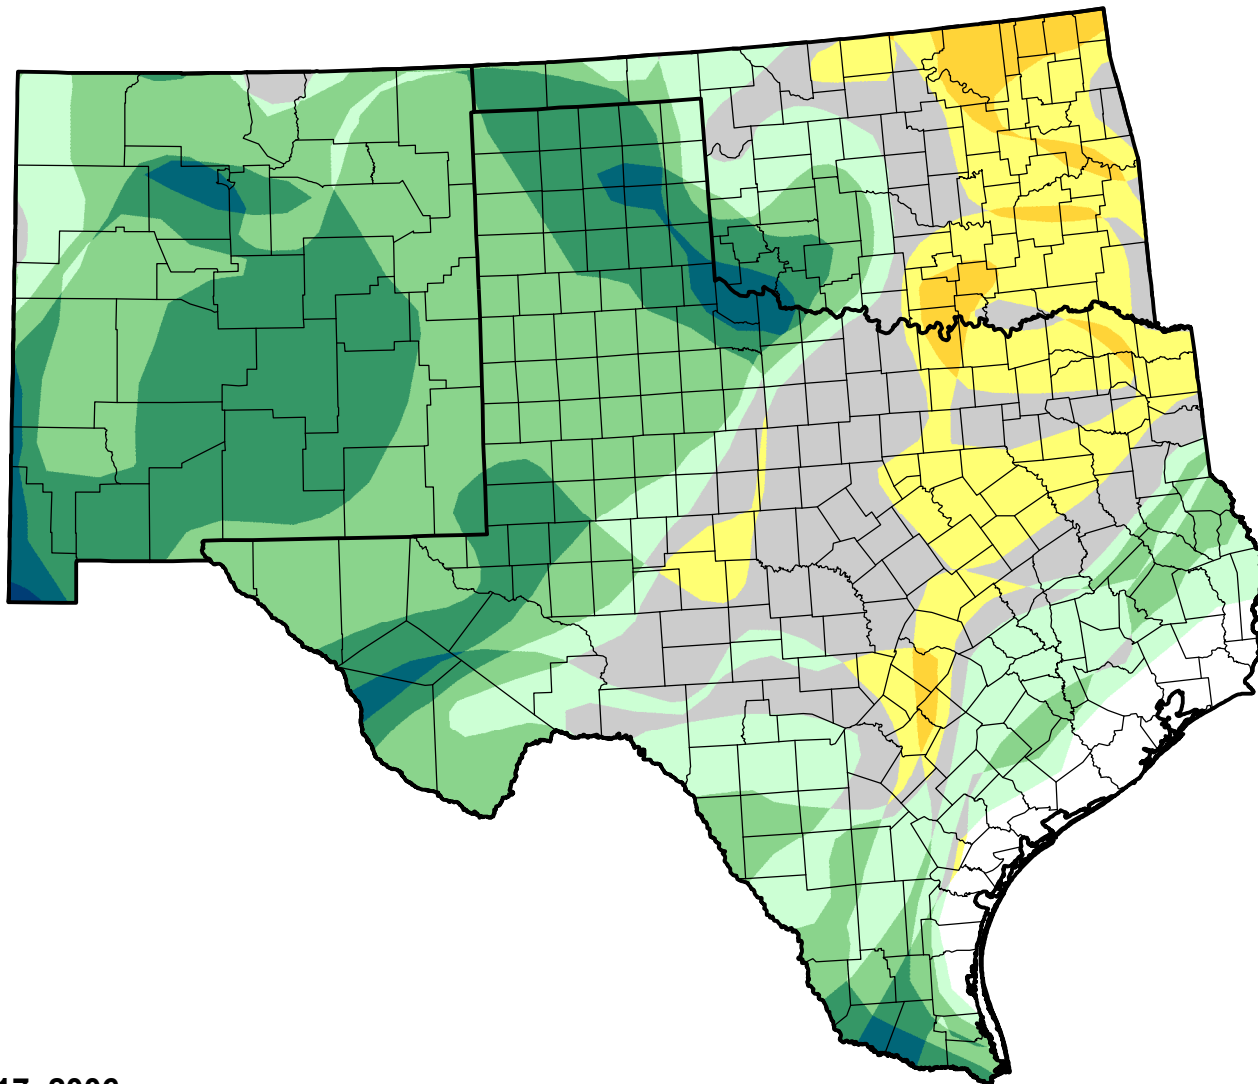

# U.S. Drought Monitor Class Change - Southern Plains RDEWS

13 Week

October 17, 2006  
compared to  
July 20, 2006

[droughtmonitor.unl.edu](http://droughtmonitor.unl.edu)

-  5 Class Degradation
-  4 Class Degradation
-  3 Class Degradation
-  2 Class Degradation
-  1 Class Degradation
-  No Change
-  1 Class Improvement
-  2 Class Improvement
-  3 Class Improvement
-  4 Class Improvement
-  5 Class Improvement