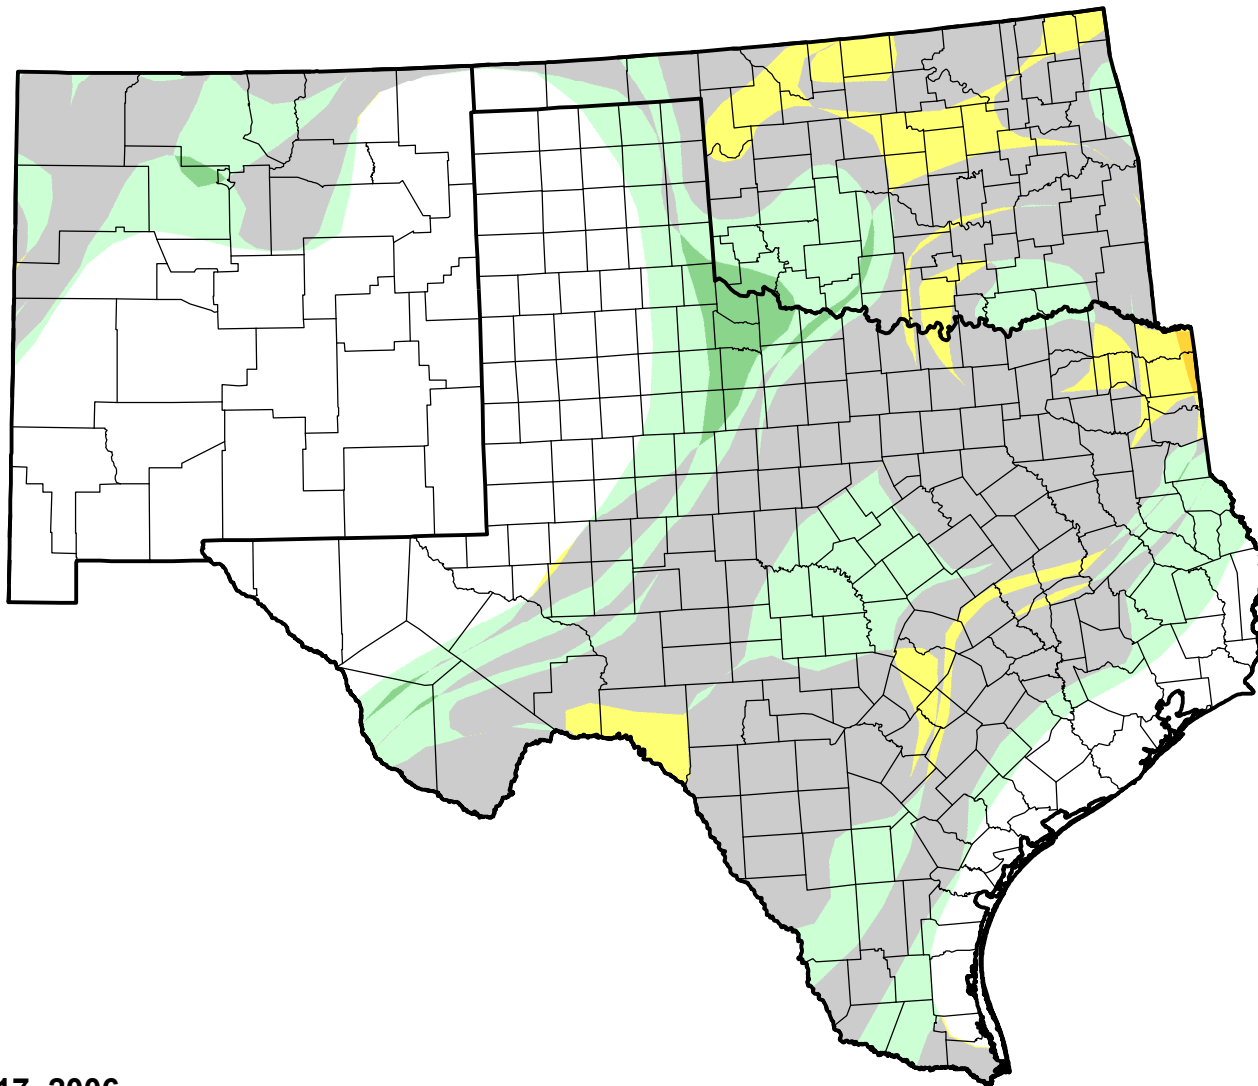

# U.S. Drought Monitor Class Change - Southern Plains RDEWS

4 Week

October 17, 2006  
compared to  
September 21, 2006

[droughtmonitor.unl.edu](http://droughtmonitor.unl.edu)

-  5 Class Degradation
-  4 Class Degradation
-  3 Class Degradation
-  2 Class Degradation
-  1 Class Degradation
-  No Change
-  1 Class Improvement
-  2 Class Improvement
-  3 Class Improvement
-  4 Class Improvement
-  5 Class Improvement