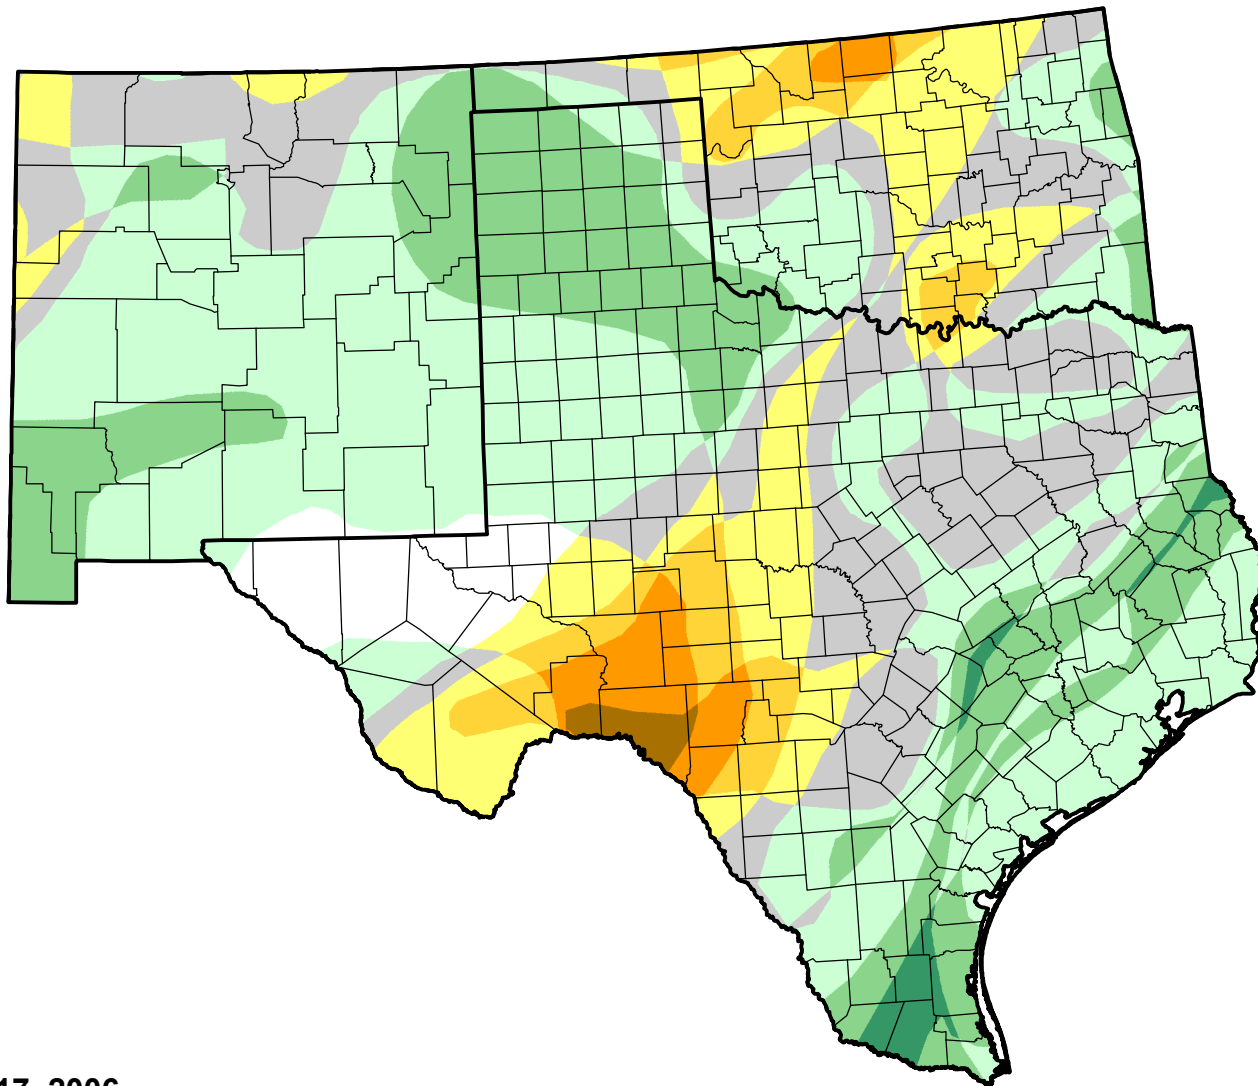

U.S. Drought Monitor Class Change - Southern Plains RDEWS

Start of Calendar Year

October 17, 2006
compared to
January 5, 2006

droughtmonitor.unl.edu

-  5 Class Degradation
-  4 Class Degradation
-  3 Class Degradation
-  2 Class Degradation
-  1 Class Degradation
-  No Change
-  1 Class Improvement
-  2 Class Improvement
-  3 Class Improvement
-  4 Class Improvement
-  5 Class Improvement