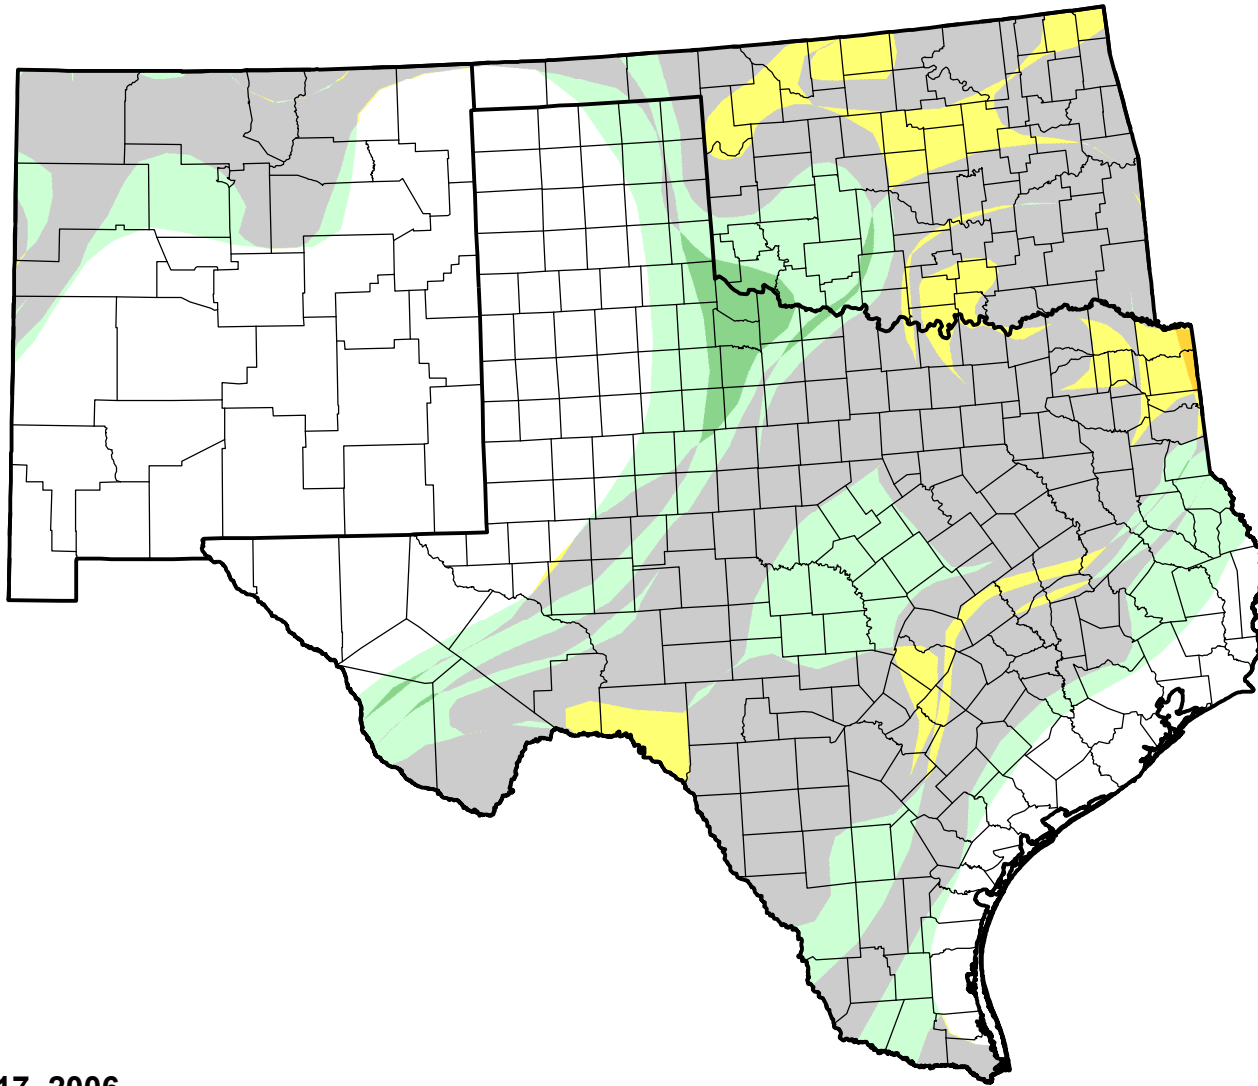

U.S. Drought Monitor Class Change - Southern Plains RDEWS

Start of Water Year

October 17, 2006
compared to
September 28, 2006

droughtmonitor.unl.edu

- | | |
|---|---------------------|
|  | 5 Class Degradation |
|  | 4 Class Degradation |
|  | 3 Class Degradation |
|  | 2 Class Degradation |
|  | 1 Class Degradation |
|  | No Change |
|  | 1 Class Improvement |
|  | 2 Class Improvement |
|  | 3 Class Improvement |
|  | 4 Class Improvement |
|  | 5 Class Improvement |