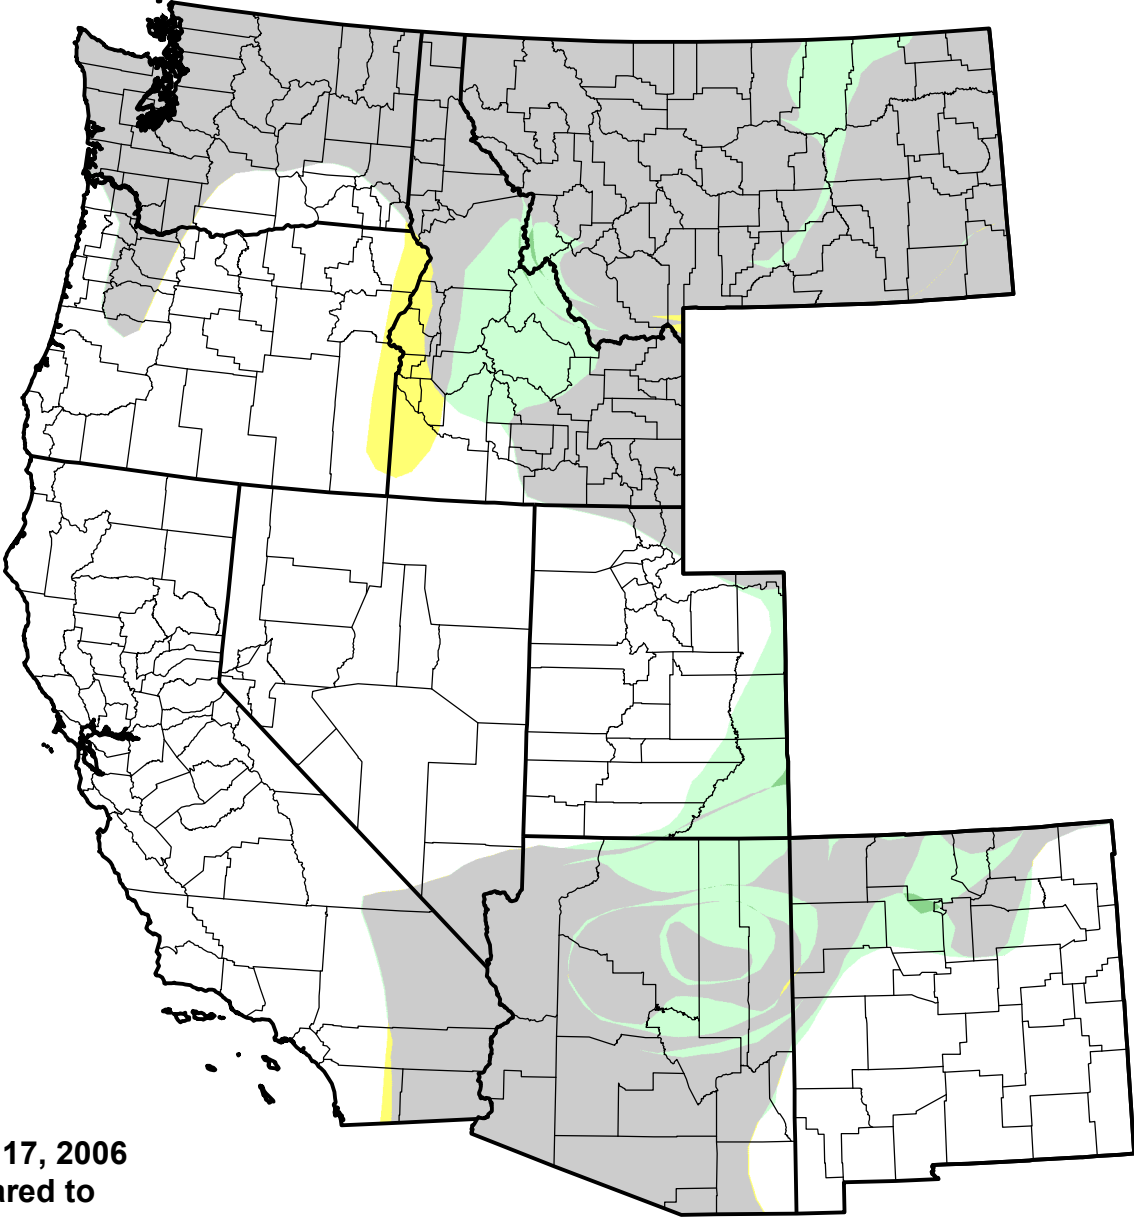

# U.S. Drought Monitor Class Change - West 4 Week

October 17, 2006  
compared to  
September 21, 2006

[droughtmonitor.unl.edu](http://droughtmonitor.unl.edu)

-  5 Class Degradation
-  4 Class Degradation
-  3 Class Degradation
-  2 Class Degradation
-  1 Class Degradation
-  No Change
-  1 Class Improvement
-  2 Class Improvement
-  3 Class Improvement
-  4 Class Improvement
-  5 Class Improvement