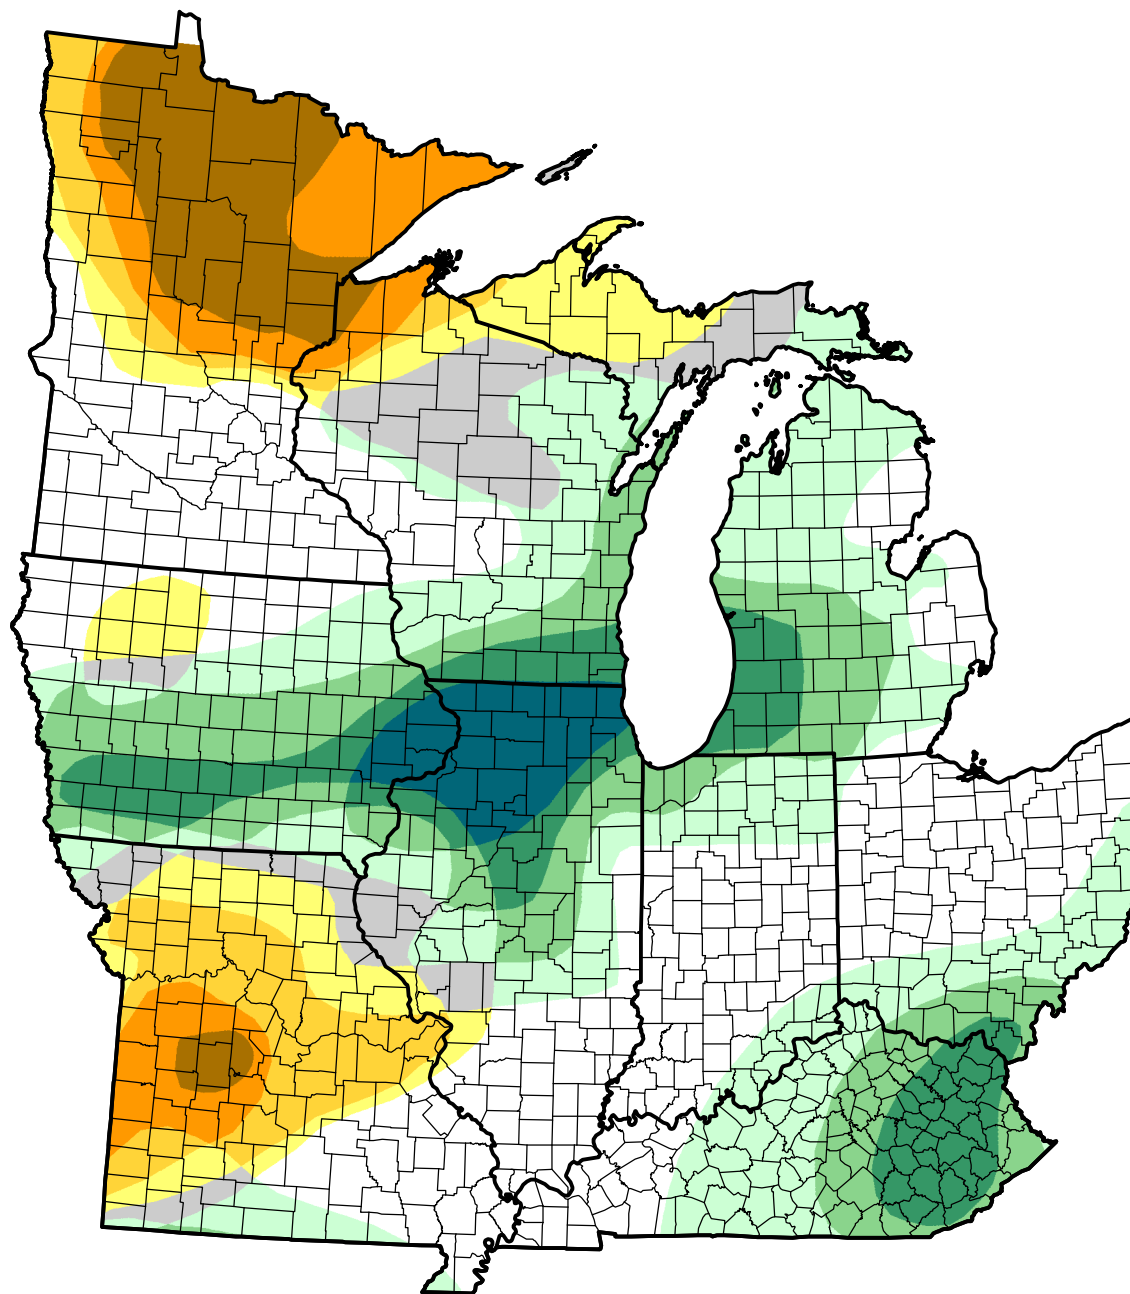

U.S. Drought Monitor Class Change - Midwest

52 Week

October 24, 2006
compared to
October 26, 2005

droughtmonitor.unl.edu

- 5 Class Degradation
- 4 Class Degradation
- 3 Class Degradation
- 2 Class Degradation
- 1 Class Degradation
- No Change
- 1 Class Improvement
- 2 Class Improvement
- 3 Class Improvement
- 4 Class Improvement
- 5 Class Improvement