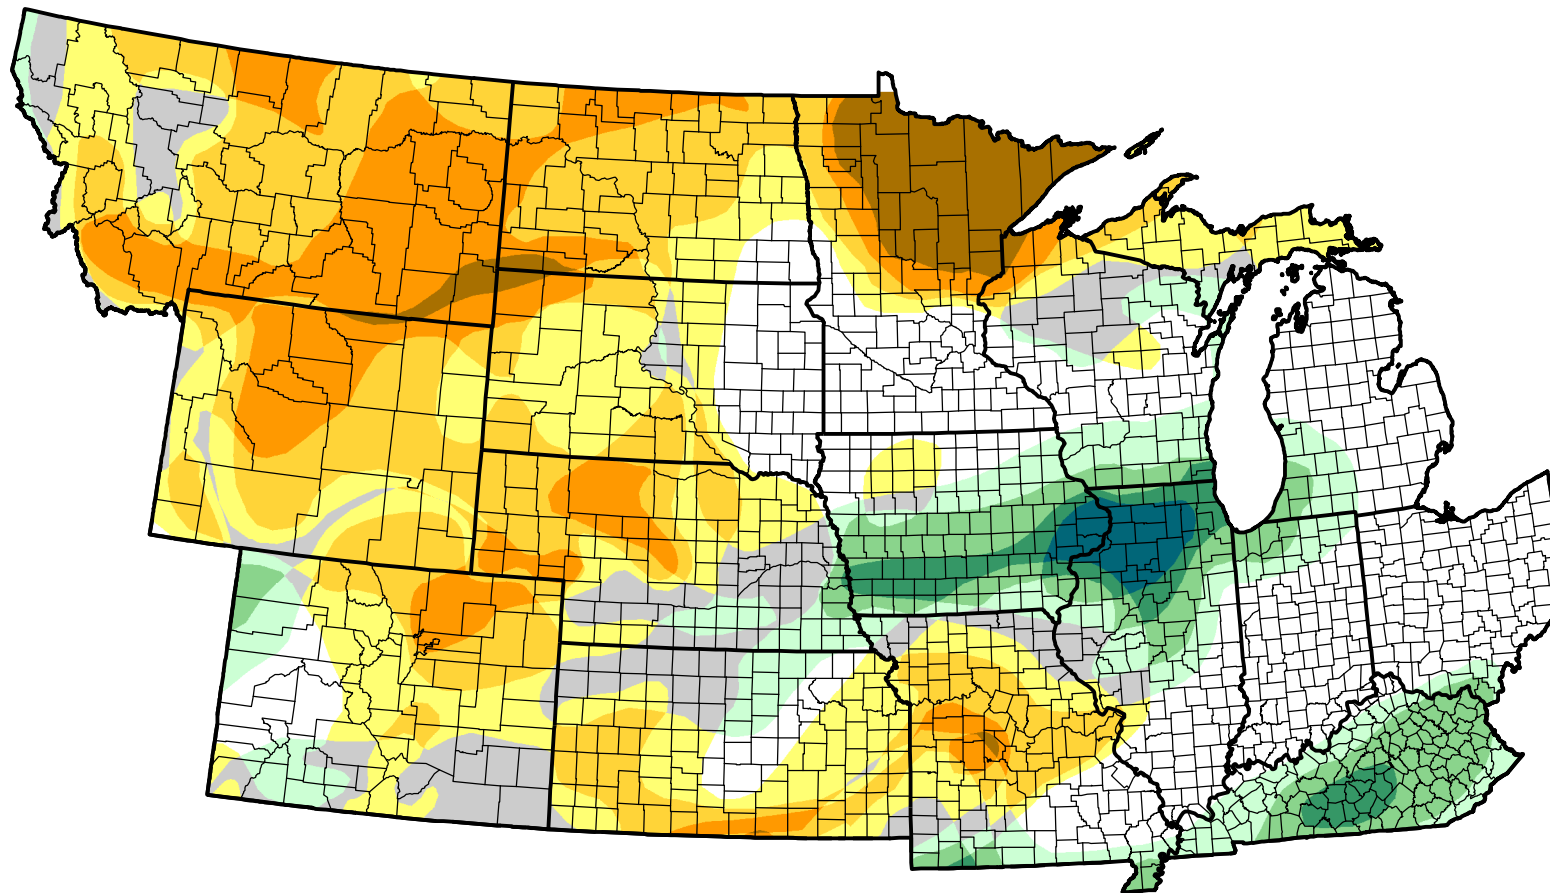

U.S. Drought Monitor Class Change - NWS Central Start of Calendar Year

October 24, 2006
compared to
January 5, 2006

droughtmonitor.unl.edu

-  5 Class Degradation
-  4 Class Degradation
-  3 Class Degradation
-  2 Class Degradation
-  1 Class Degradation
-  No Change
-  1 Class Improvement
-  2 Class Improvement
-  3 Class Improvement
-  4 Class Improvement
-  5 Class Improvement