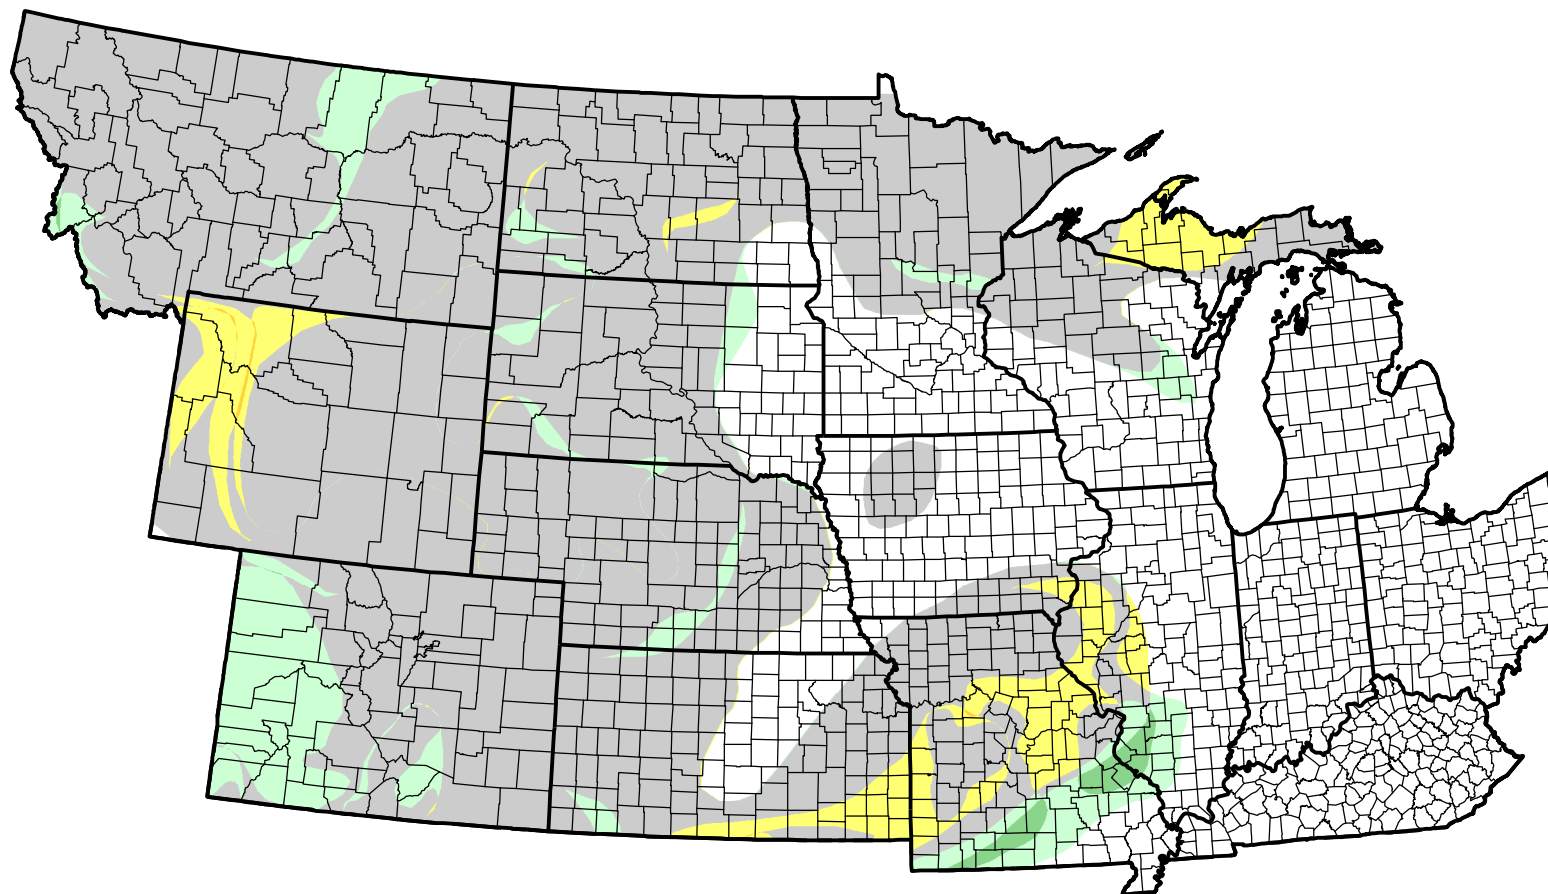

U.S. Drought Monitor Class Change - NWS Central Start of Water Year

October 24, 2006
compared to
September 28, 2006

droughtmonitor.unl.edu

- | | |
|---|---------------------|
|  | 5 Class Degradation |
|  | 4 Class Degradation |
|  | 3 Class Degradation |
|  | 2 Class Degradation |
|  | 1 Class Degradation |
|  | No Change |
|  | 1 Class Improvement |
|  | 2 Class Improvement |
|  | 3 Class Improvement |
|  | 4 Class Improvement |
|  | 5 Class Improvement |