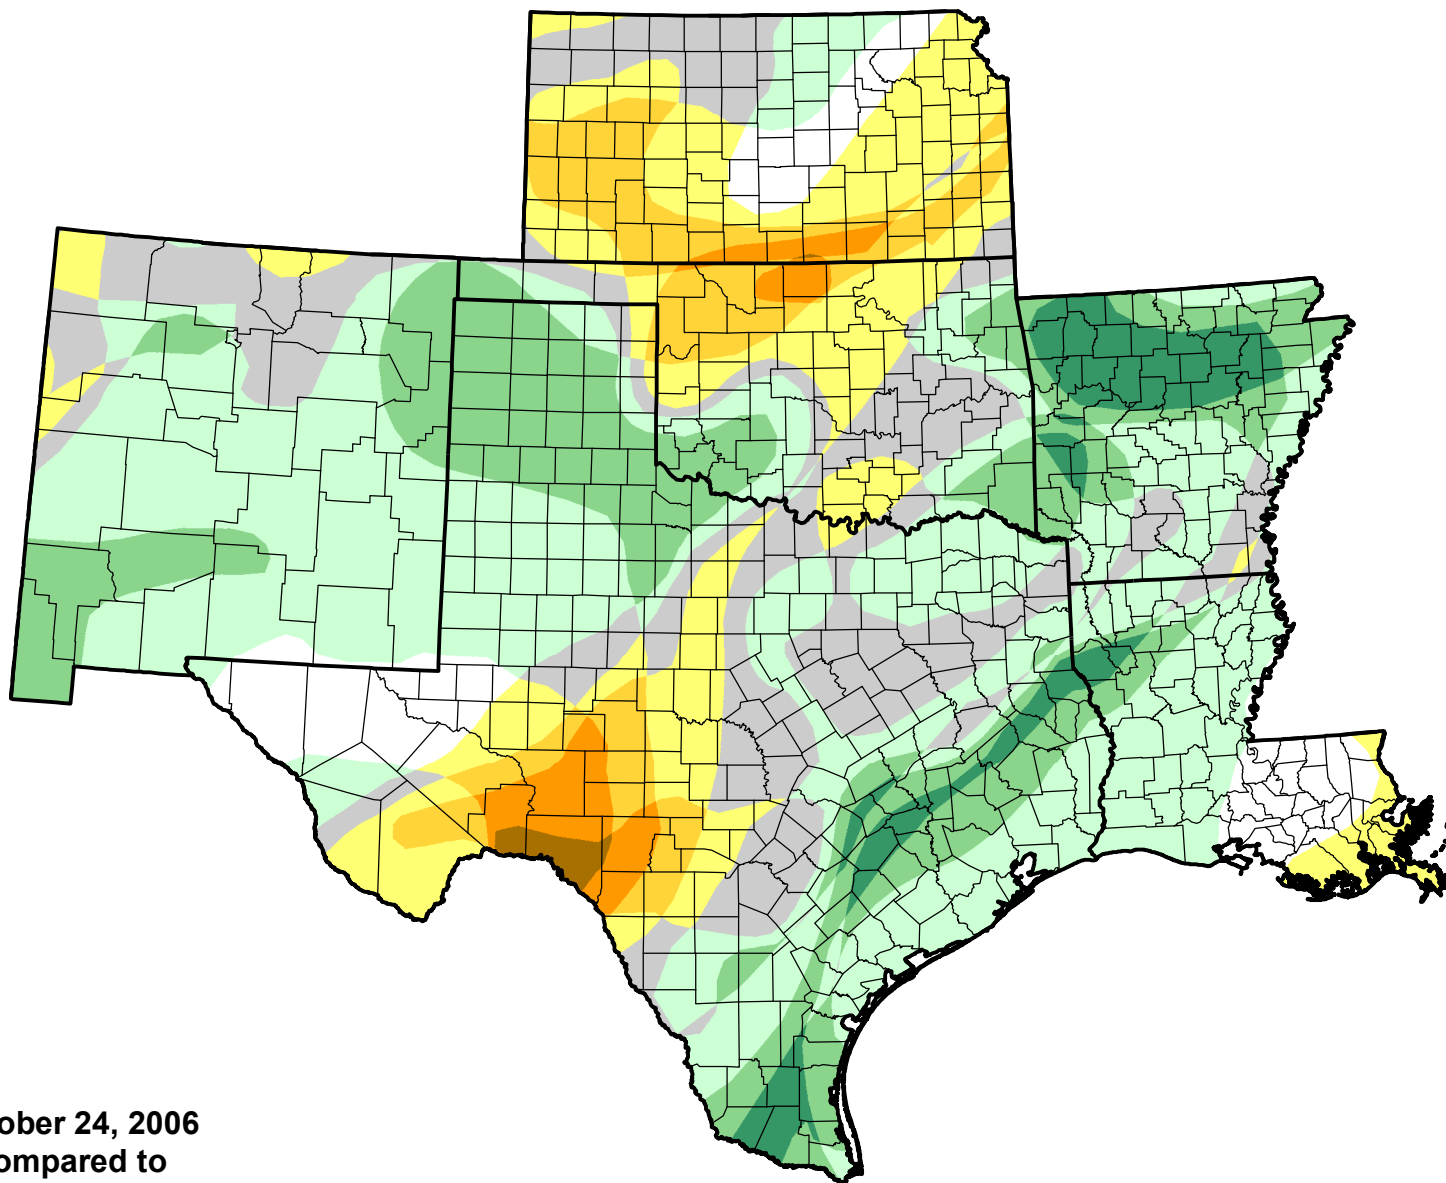

U.S. Drought Monitor Class Change - SCIPP

Start of Calendar Year

October 24, 2006
compared to
January 5, 2006

droughtmonitor.unl.edu

- 5 Class Degradation
- 4 Class Degradation
- 3 Class Degradation
- 2 Class Degradation
- 1 Class Degradation
- No Change
- 1 Class Improvement
- 2 Class Improvement
- 3 Class Improvement
- 4 Class Improvement
- 5 Class Improvement