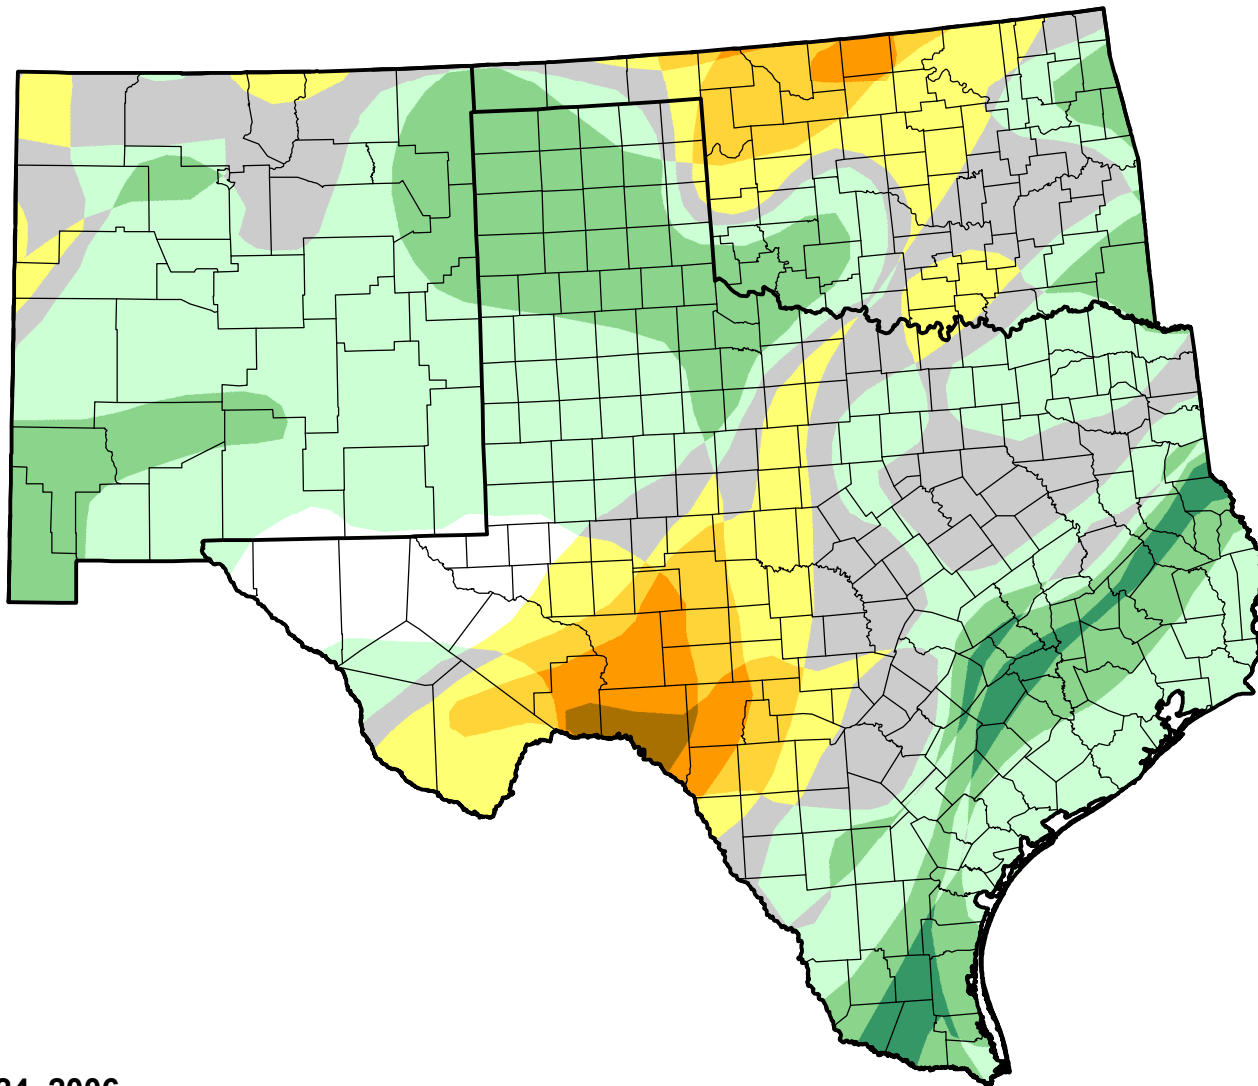

U.S. Drought Monitor Class Change - Southern Plains RDEWS

Start of Calendar Year

October 24, 2006
compared to
January 5, 2006

droughtmonitor.unl.edu

-  5 Class Degradation
-  4 Class Degradation
-  3 Class Degradation
-  2 Class Degradation
-  1 Class Degradation
-  No Change
-  1 Class Improvement
-  2 Class Improvement
-  3 Class Improvement
-  4 Class Improvement
-  5 Class Improvement