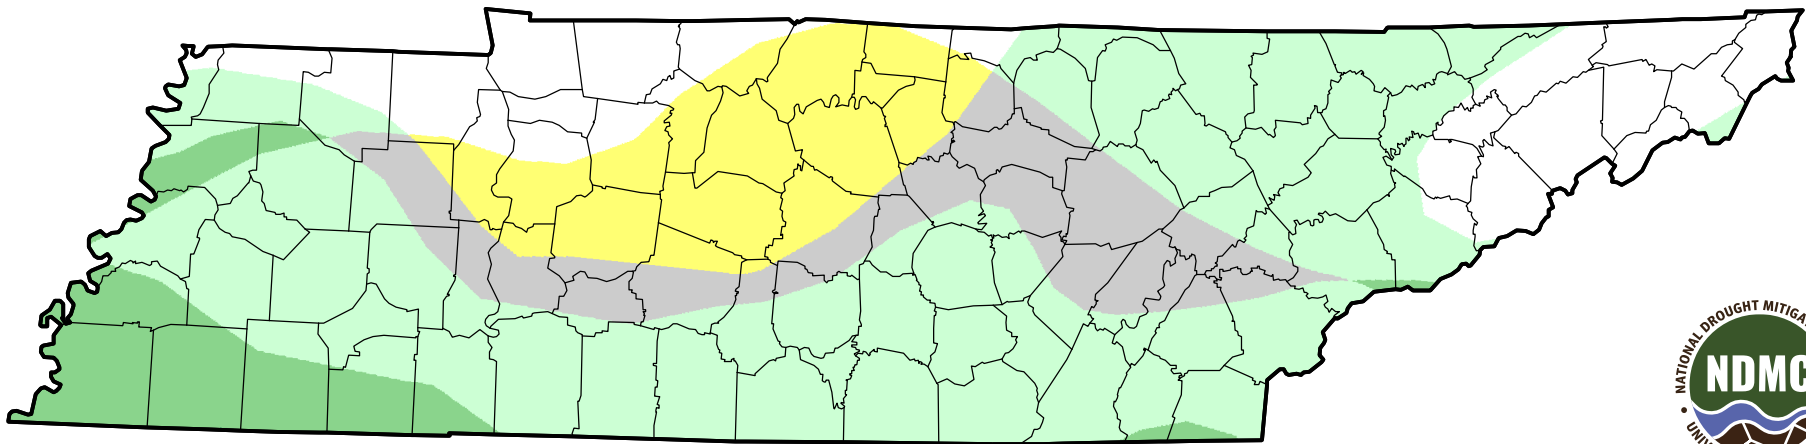

U.S. Drought Monitor Class Change - Tennessee

8 Week

October 24, 2006
compared to
August 31, 2006

droughtmonitor.unl.edu