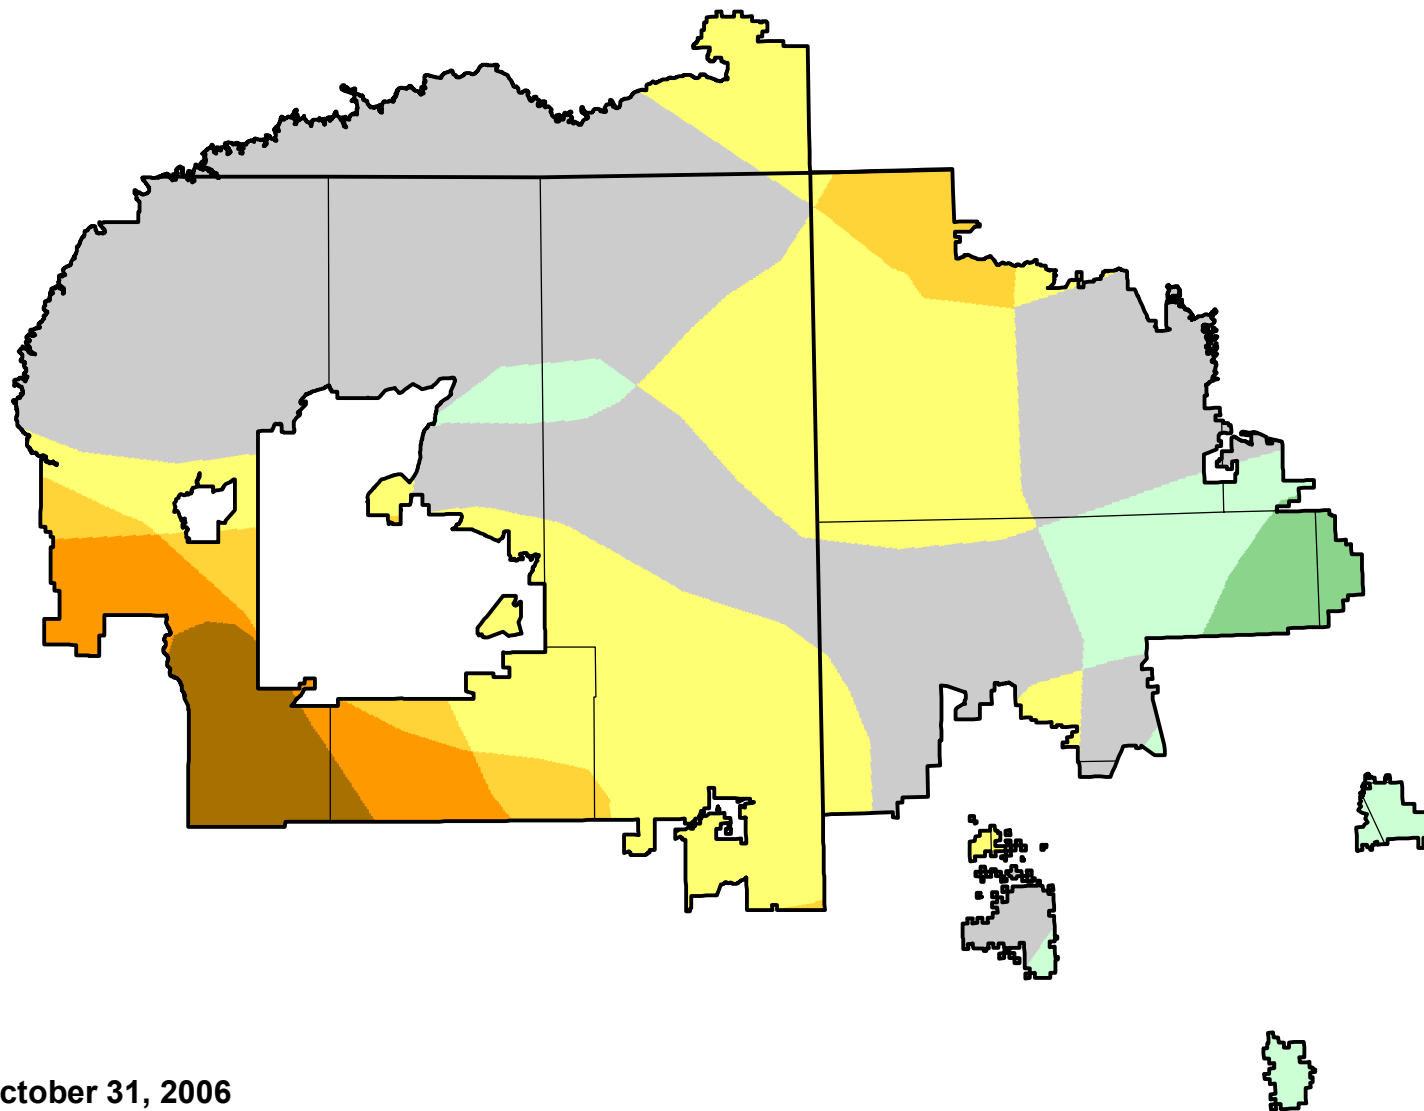

U.S. Drought Monitor Class Change - Navajo

52 Week

October 31, 2006
compared to
November 3, 2005

droughtmonitor.unl.edu

- | | |
|---|---------------------|
|  | 5 Class Degradation |
|  | 4 Class Degradation |
|  | 3 Class Degradation |
|  | 2 Class Degradation |
|  | 1 Class Degradation |
|  | No Change |
|  | 1 Class Improvement |
|  | 2 Class Improvement |
|  | 3 Class Improvement |
|  | 4 Class Improvement |
|  | 5 Class Improvement |