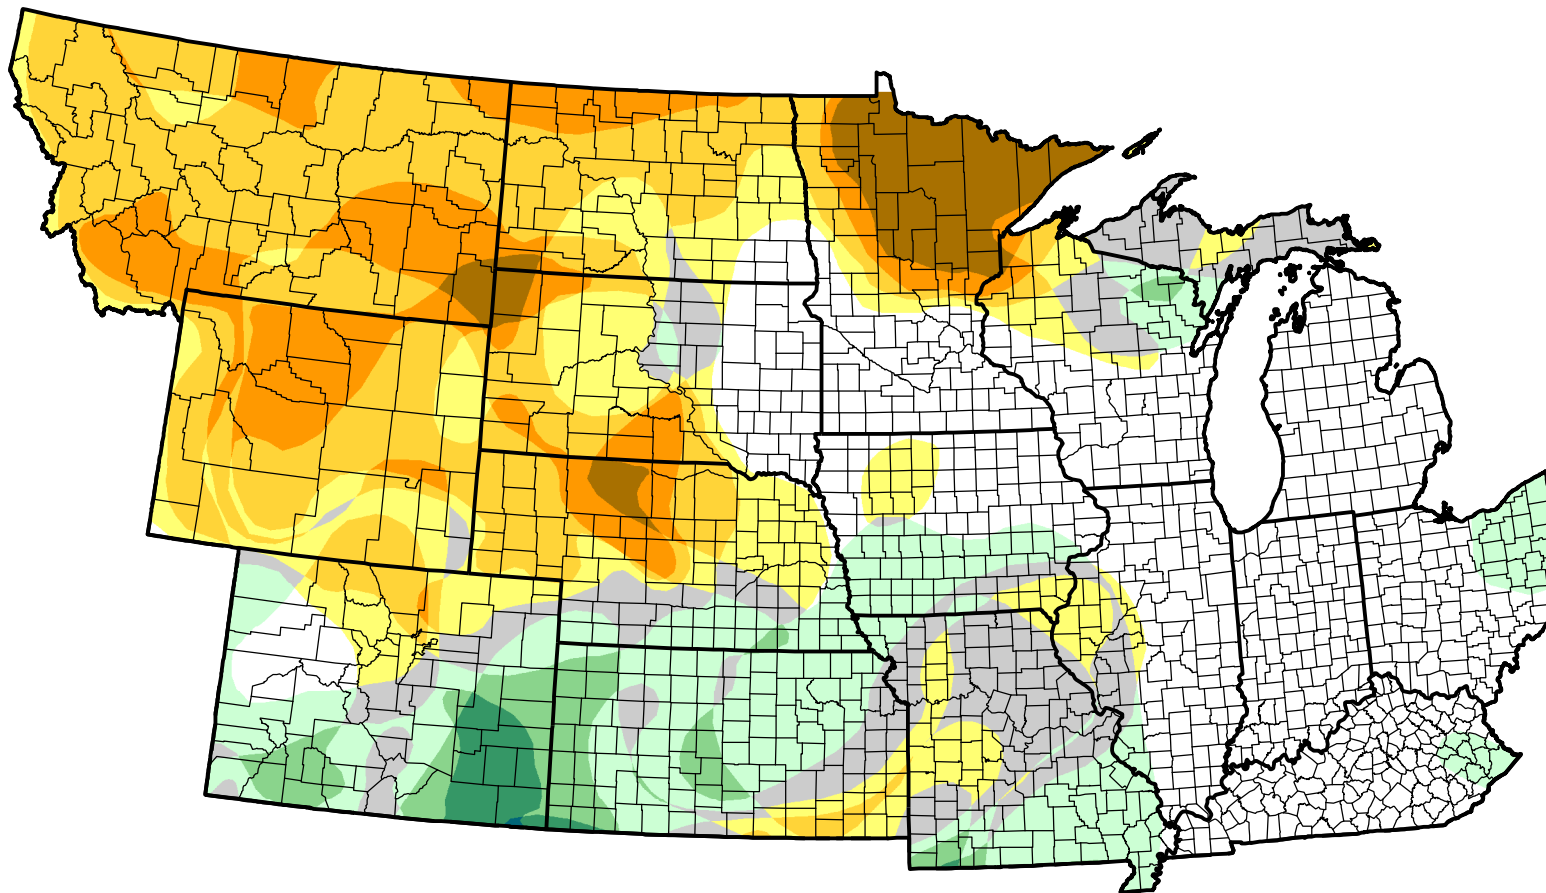

U.S. Drought Monitor Class Change - NWS Central 26 Week

October 31, 2006
compared to
May 4, 2006

droughtmonitor.unl.edu

-  5 Class Degradation
-  4 Class Degradation
-  3 Class Degradation
-  2 Class Degradation
-  1 Class Degradation
-  No Change
-  1 Class Improvement
-  2 Class Improvement
-  3 Class Improvement
-  4 Class Improvement
-  5 Class Improvement