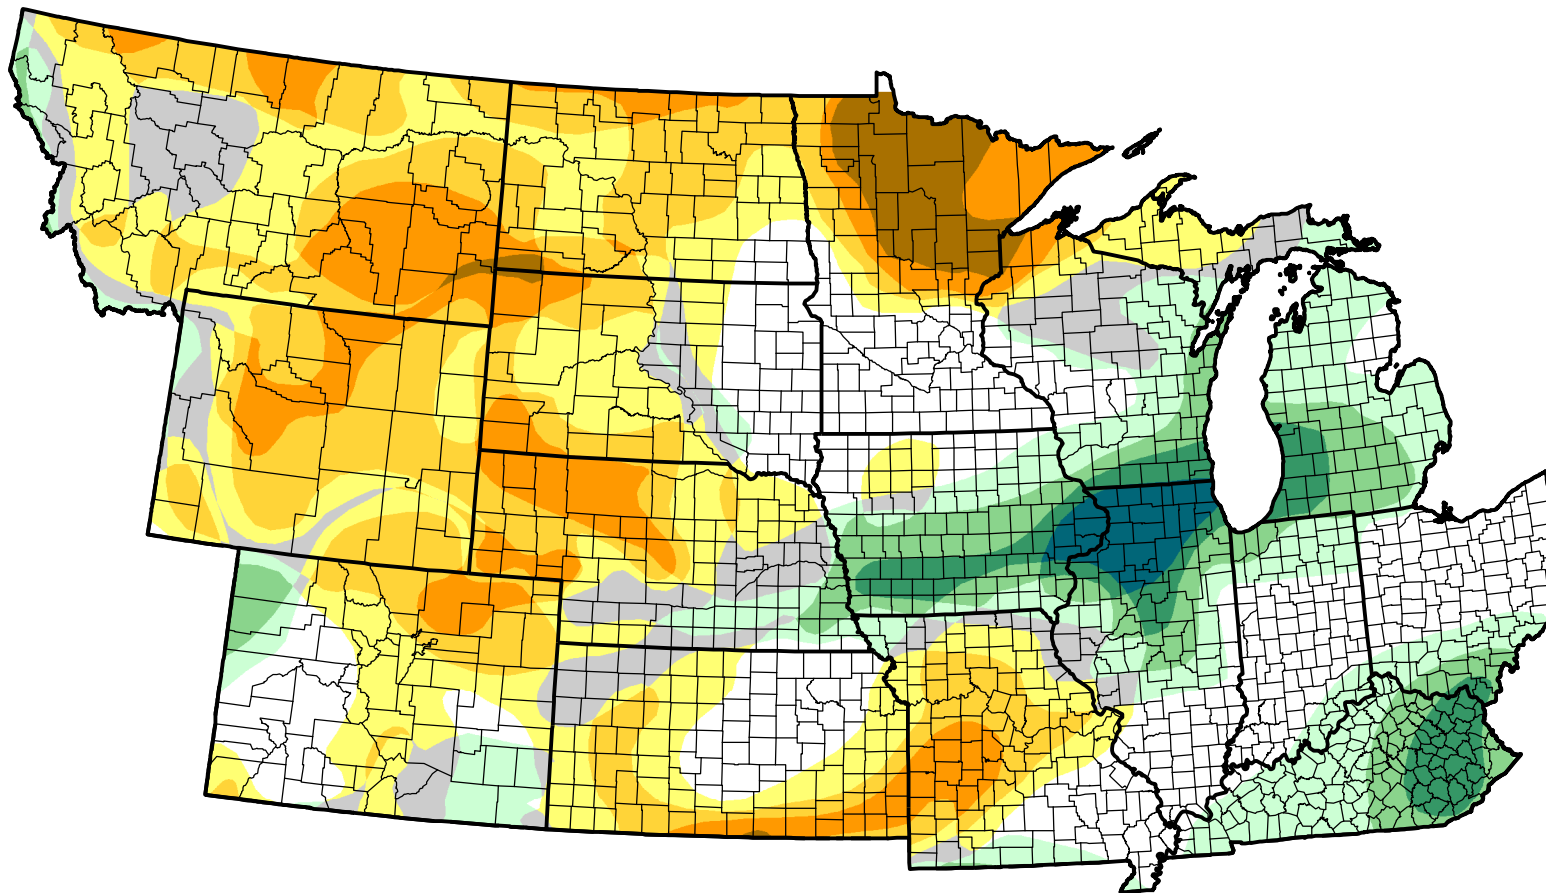

U.S. Drought Monitor Class Change - NWS Central 52 Week

-  5 Class Degradation
-  4 Class Degradation
-  3 Class Degradation
-  2 Class Degradation
-  1 Class Degradation
-  No Change
-  1 Class Improvement
-  2 Class Improvement
-  3 Class Improvement
-  4 Class Improvement
-  5 Class Improvement

October 31, 2006
compared to
November 3, 2005

droughtmonitor.unl.edu