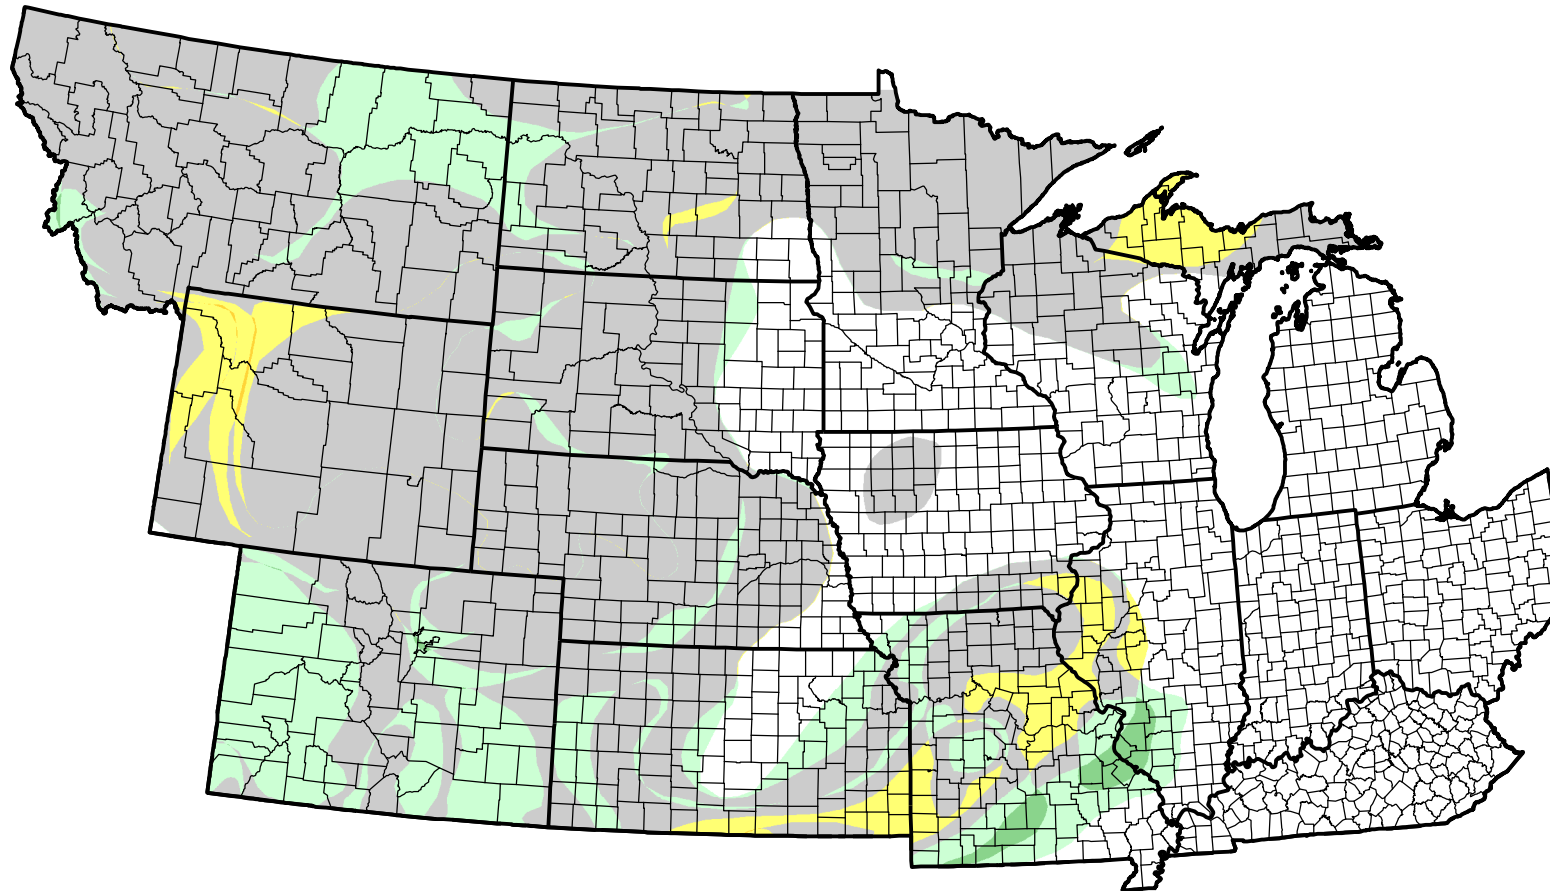

U.S. Drought Monitor Class Change - NWS Central Start of Water Year

October 31, 2006
compared to
September 28, 2006

droughtmonitor.unl.edu

-  5 Class Degradation
-  4 Class Degradation
-  3 Class Degradation
-  2 Class Degradation
-  1 Class Degradation
-  No Change
-  1 Class Improvement
-  2 Class Improvement
-  3 Class Improvement
-  4 Class Improvement
-  5 Class Improvement