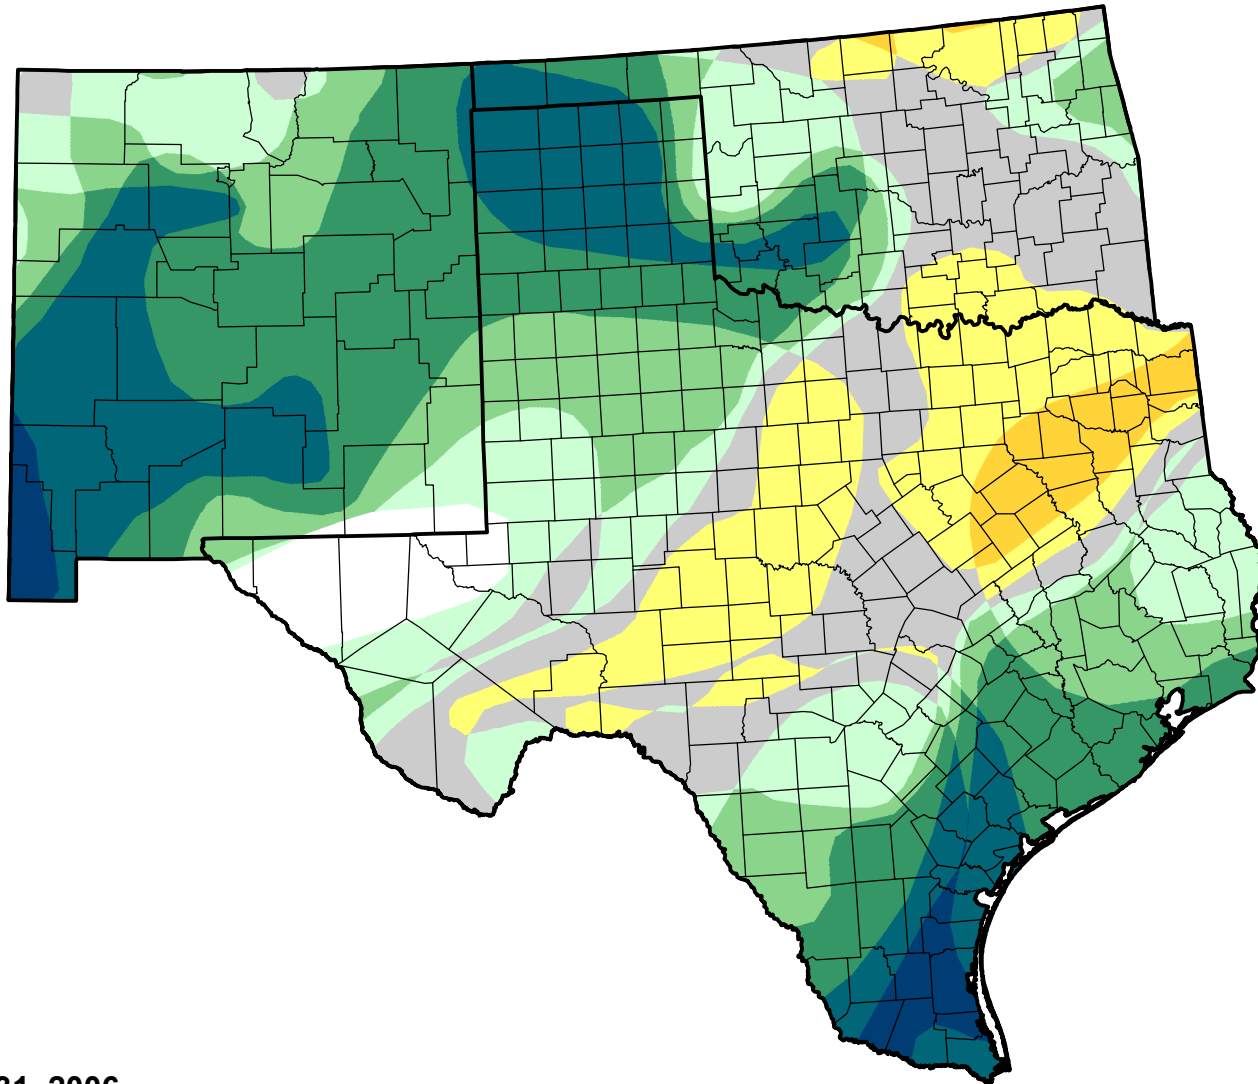

U.S. Drought Monitor Class Change - Southern Plains RDEWS

26 Week

October 31, 2006
compared to
May 4, 2006

droughtmonitor.unl.edu

- | | |
|---|---------------------|
|  | 5 Class Degradation |
|  | 4 Class Degradation |
|  | 3 Class Degradation |
|  | 2 Class Degradation |
|  | 1 Class Degradation |
|  | No Change |
|  | 1 Class Improvement |
|  | 2 Class Improvement |
|  | 3 Class Improvement |
|  | 4 Class Improvement |
|  | 5 Class Improvement |