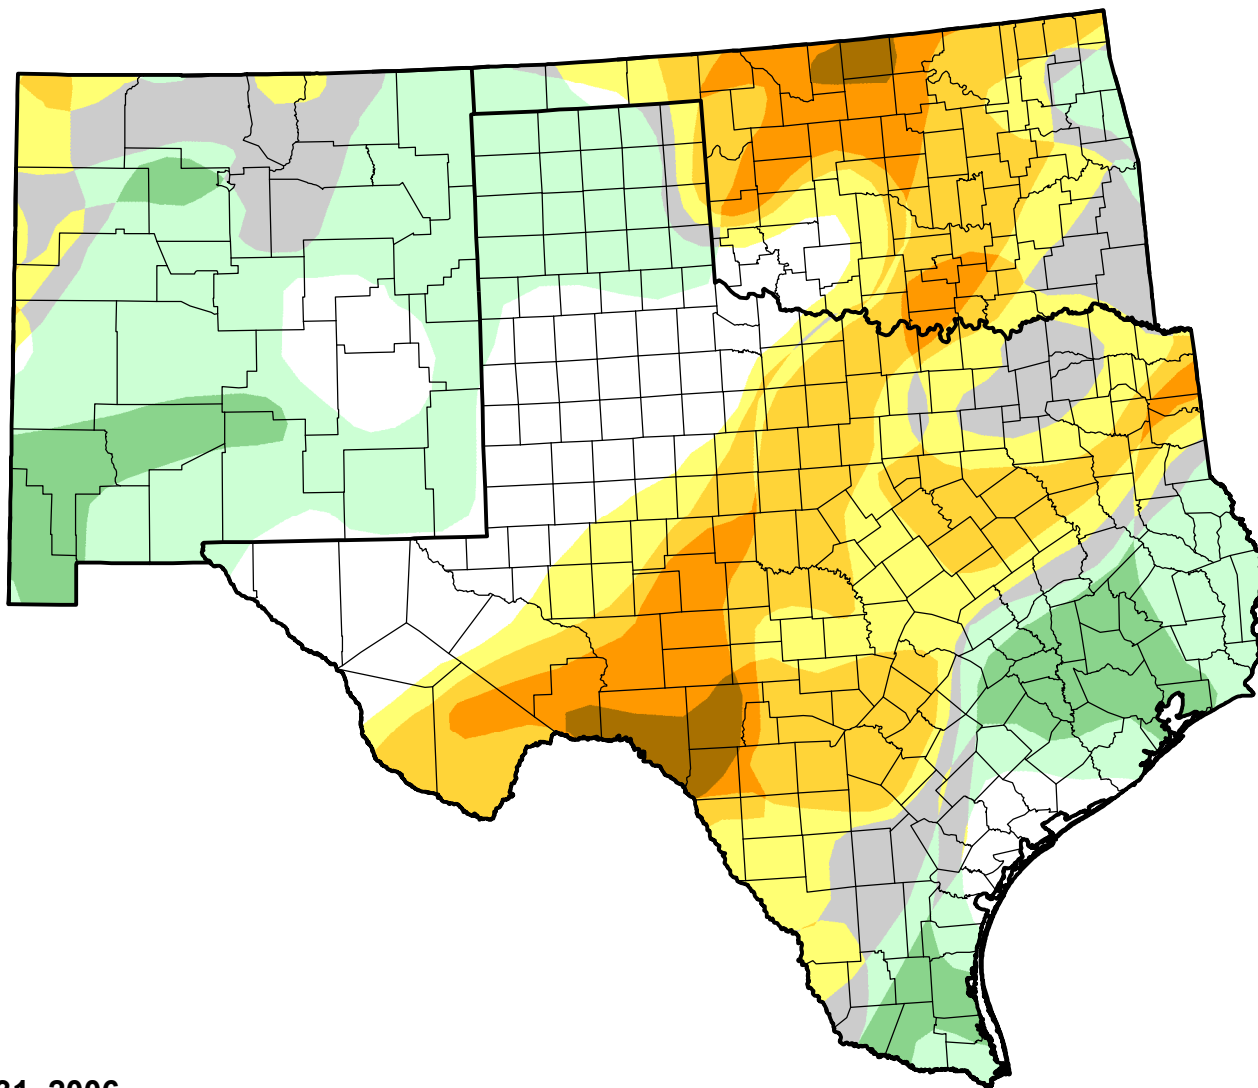

# U.S. Drought Monitor Class Change - Southern Plains RDEWS

52 Week

October 31, 2006  
compared to  
November 3, 2005

[droughtmonitor.unl.edu](http://droughtmonitor.unl.edu)

-  5 Class Degradation
-  4 Class Degradation
-  3 Class Degradation
-  2 Class Degradation
-  1 Class Degradation
-  No Change
-  1 Class Improvement
-  2 Class Improvement
-  3 Class Improvement
-  4 Class Improvement
-  5 Class Improvement