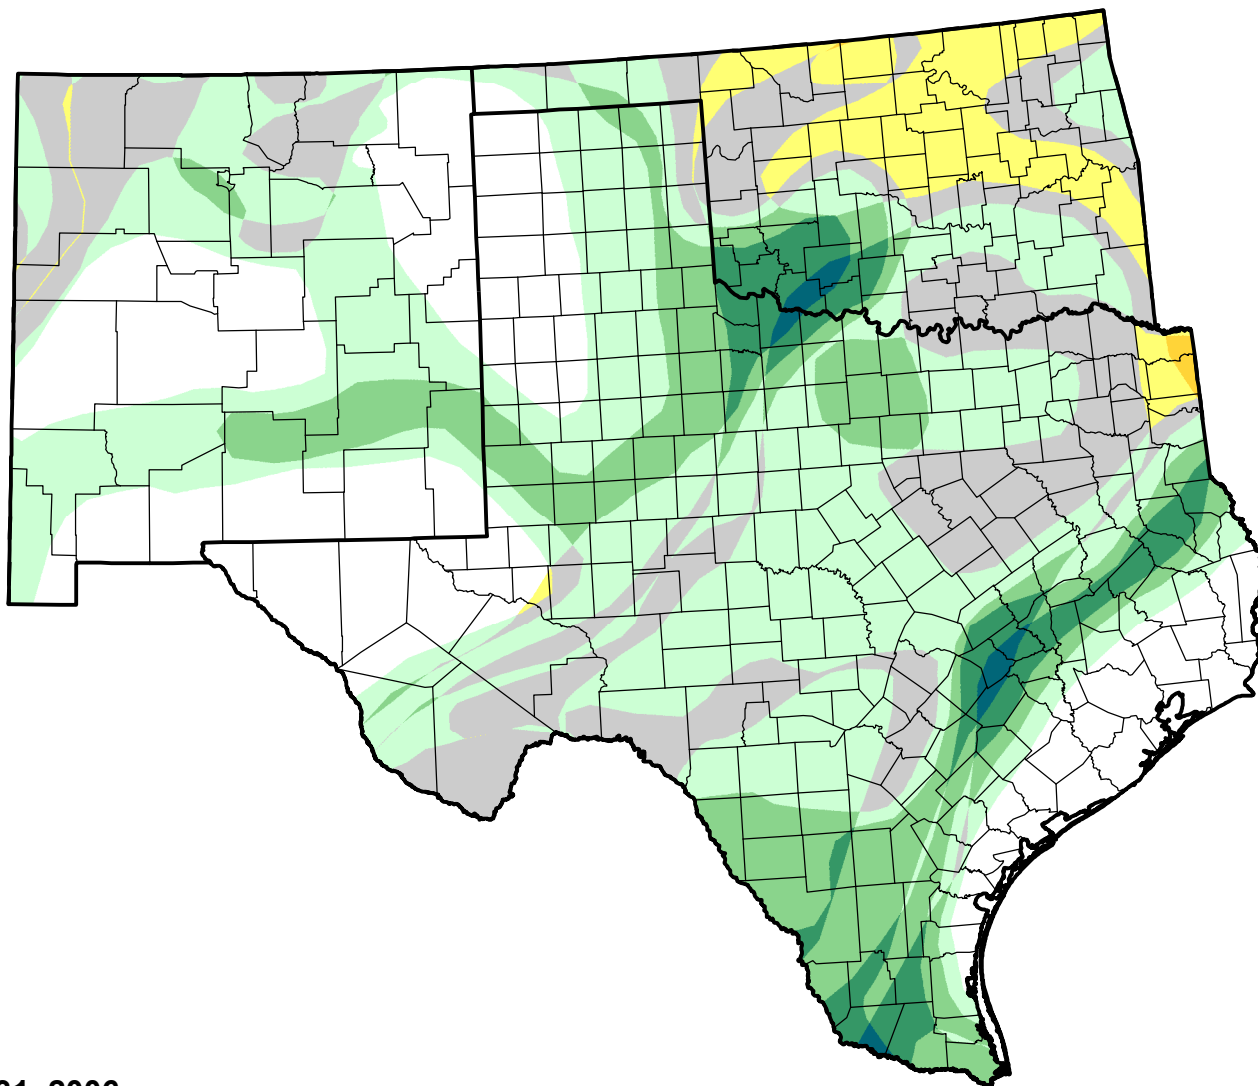

U.S. Drought Monitor Class Change - Southern Plains RDEWS

8 Week

October 31, 2006
compared to
September 7, 2006

droughtmonitor.unl.edu

- | | |
|---|---------------------|
|  | 5 Class Degradation |
|  | 4 Class Degradation |
|  | 3 Class Degradation |
|  | 2 Class Degradation |
|  | 1 Class Degradation |
|  | No Change |
|  | 1 Class Improvement |
|  | 2 Class Improvement |
|  | 3 Class Improvement |
|  | 4 Class Improvement |
|  | 5 Class Improvement |