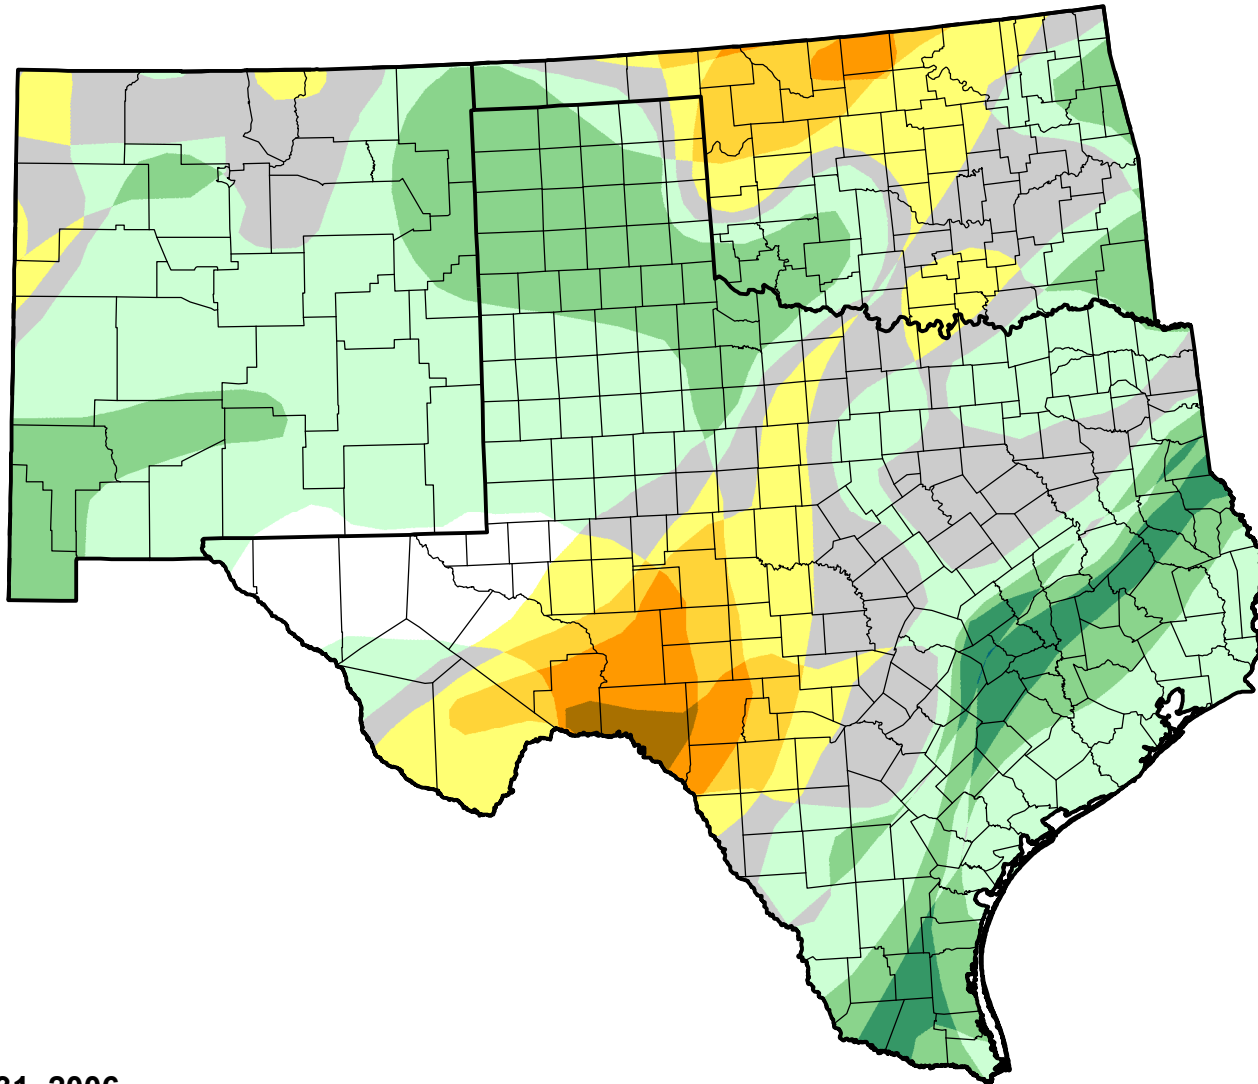

U.S. Drought Monitor Class Change - Southern Plains RDEWS

Start of Calendar Year

October 31, 2006
compared to
January 5, 2006

droughtmonitor.unl.edu

-  5 Class Degradation
-  4 Class Degradation
-  3 Class Degradation
-  2 Class Degradation
-  1 Class Degradation
-  No Change
-  1 Class Improvement
-  2 Class Improvement
-  3 Class Improvement
-  4 Class Improvement
-  5 Class Improvement