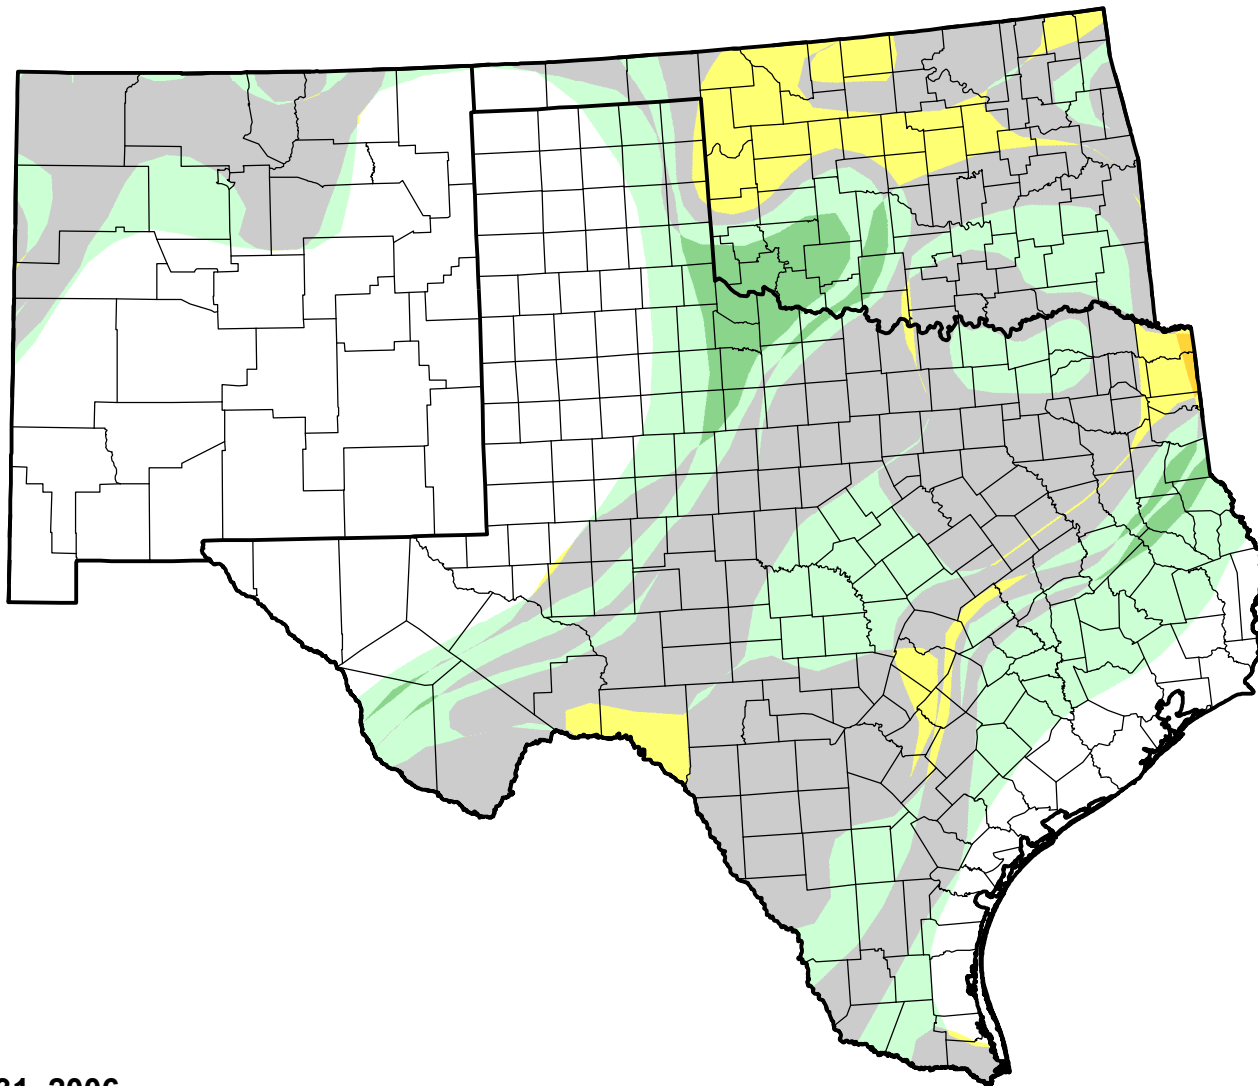

U.S. Drought Monitor Class Change - Southern Plains RDEWS

Start of Water Year

October 31, 2006
compared to
September 28, 2006

droughtmonitor.unl.edu

-  5 Class Degradation
-  4 Class Degradation
-  3 Class Degradation
-  2 Class Degradation
-  1 Class Degradation
-  No Change
-  1 Class Improvement
-  2 Class Improvement
-  3 Class Improvement
-  4 Class Improvement
-  5 Class Improvement