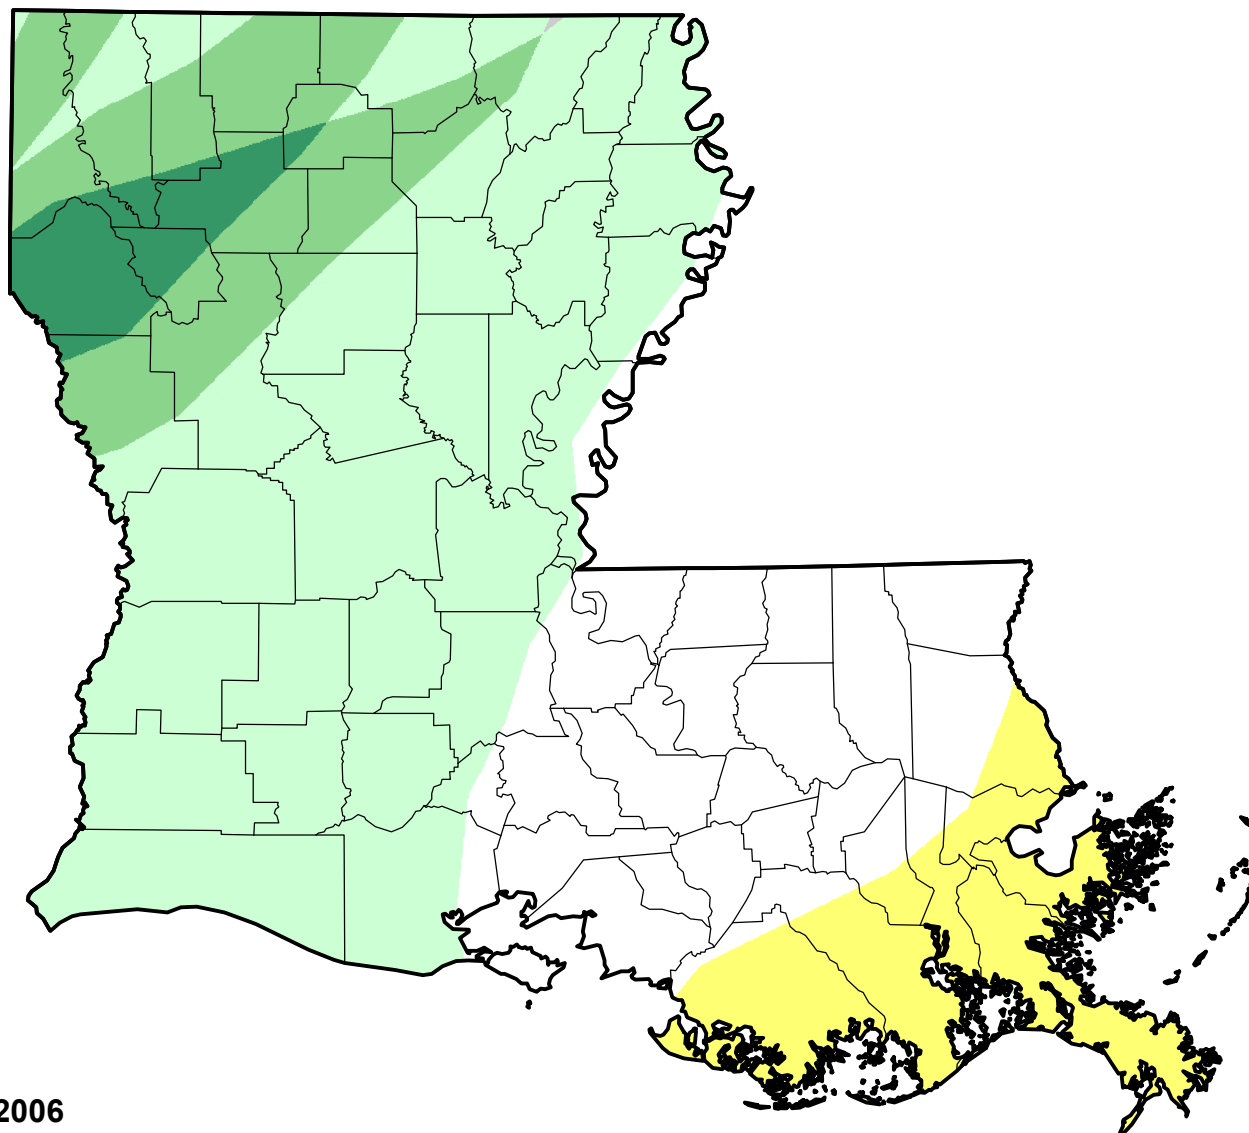

U.S. Drought Monitor Class Change - Louisiana

Start of Calendar Year

November 7, 2006
compared to
January 5, 2006

droughtmonitor.unl.edu

- | | |
|---|---------------------|
|  | 5 Class Degradation |
|  | 4 Class Degradation |
|  | 3 Class Degradation |
|  | 2 Class Degradation |
|  | 1 Class Degradation |
|  | No Change |
|  | 1 Class Improvement |
|  | 2 Class Improvement |
|  | 3 Class Improvement |
|  | 4 Class Improvement |
|  | 5 Class Improvement |