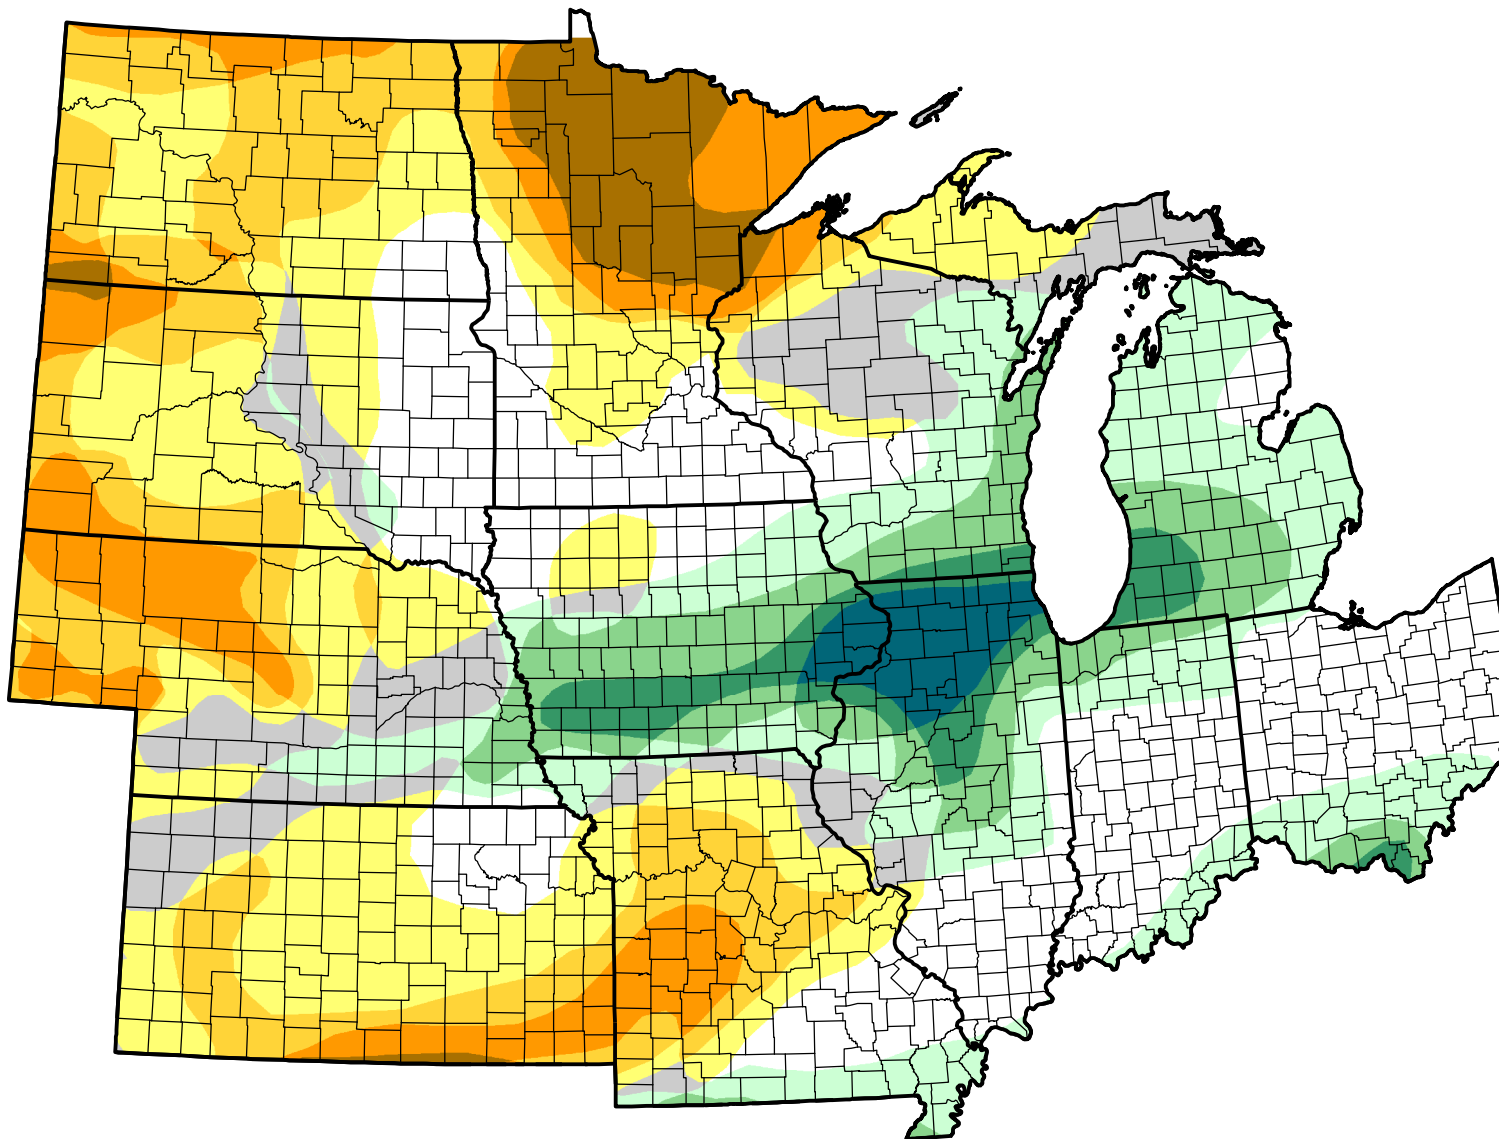

U.S. Drought Monitor Class Change - U2U North Central States 52 Week

November 7, 2006
compared to
November 10, 2005

droughtmonitor.unl.edu

-  5 Class Degradation
-  4 Class Degradation
-  3 Class Degradation
-  2 Class Degradation
-  1 Class Degradation
-  No Change
-  1 Class Improvement
-  2 Class Improvement
-  3 Class Improvement
-  4 Class Improvement
-  5 Class Improvement