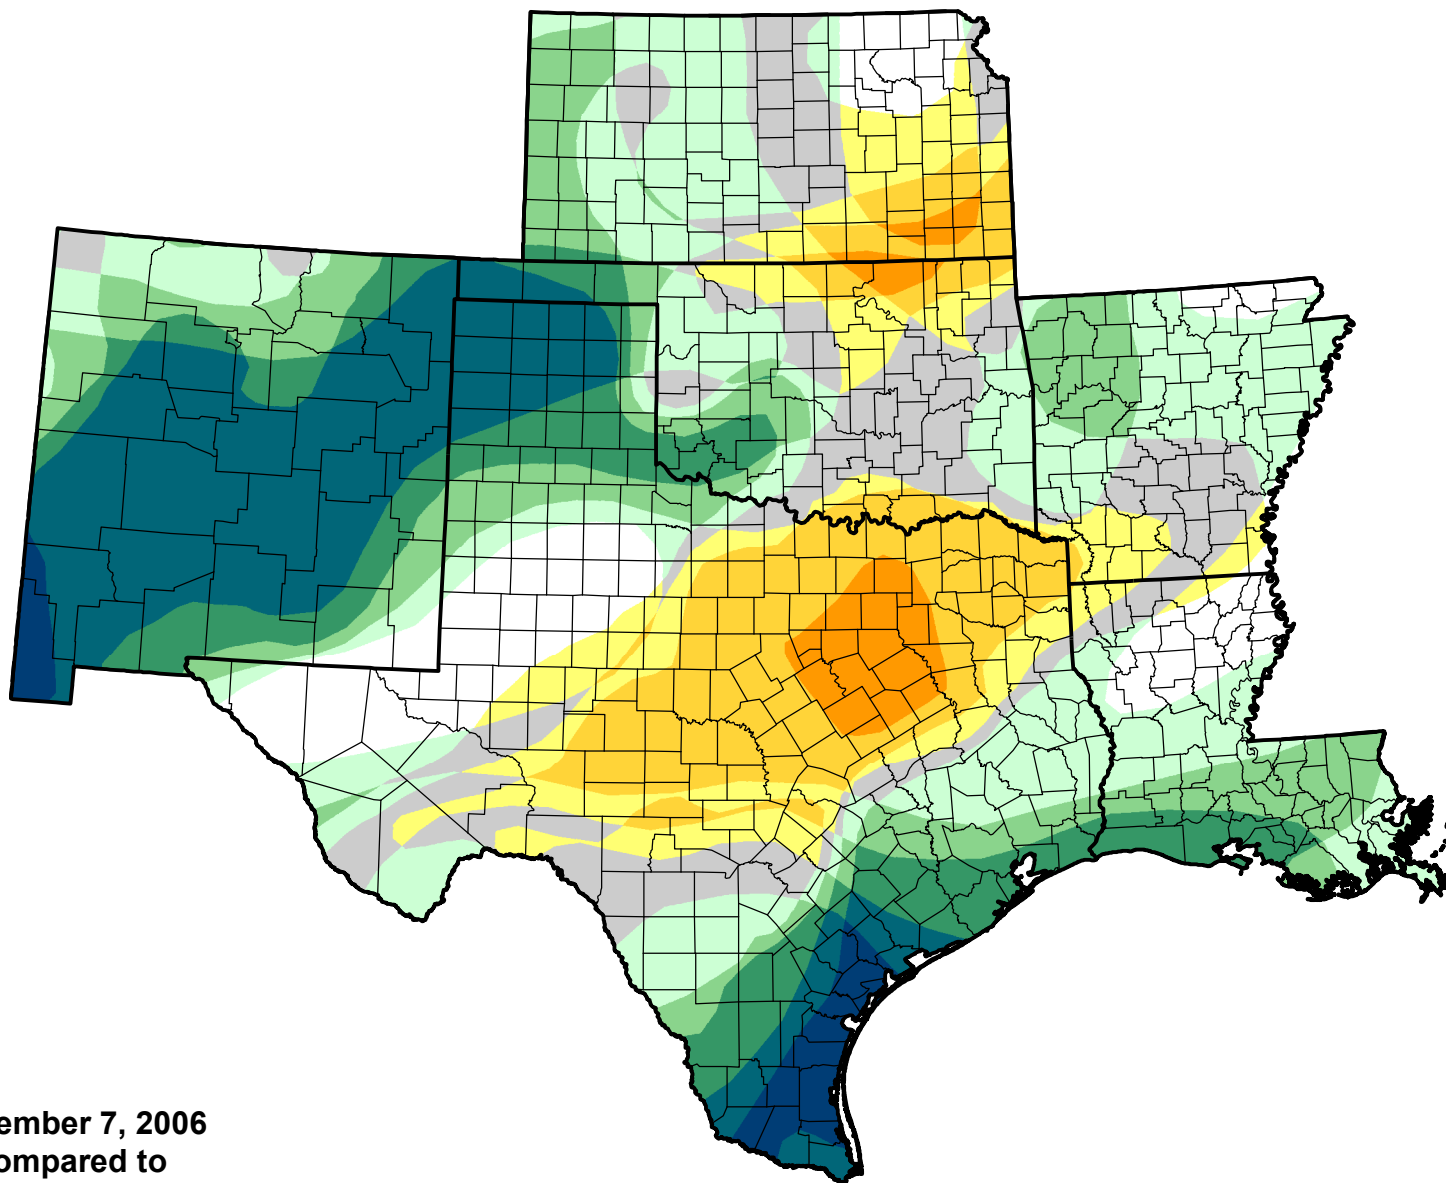

U.S. Drought Monitor Class Change - SCIPP

26 Week

November 7, 2006
compared to
May 11, 2006

droughtmonitor.unl.edu

-  5 Class Degradation
-  4 Class Degradation
-  3 Class Degradation
-  2 Class Degradation
-  1 Class Degradation
-  No Change
-  1 Class Improvement
-  2 Class Improvement
-  3 Class Improvement
-  4 Class Improvement
-  5 Class Improvement