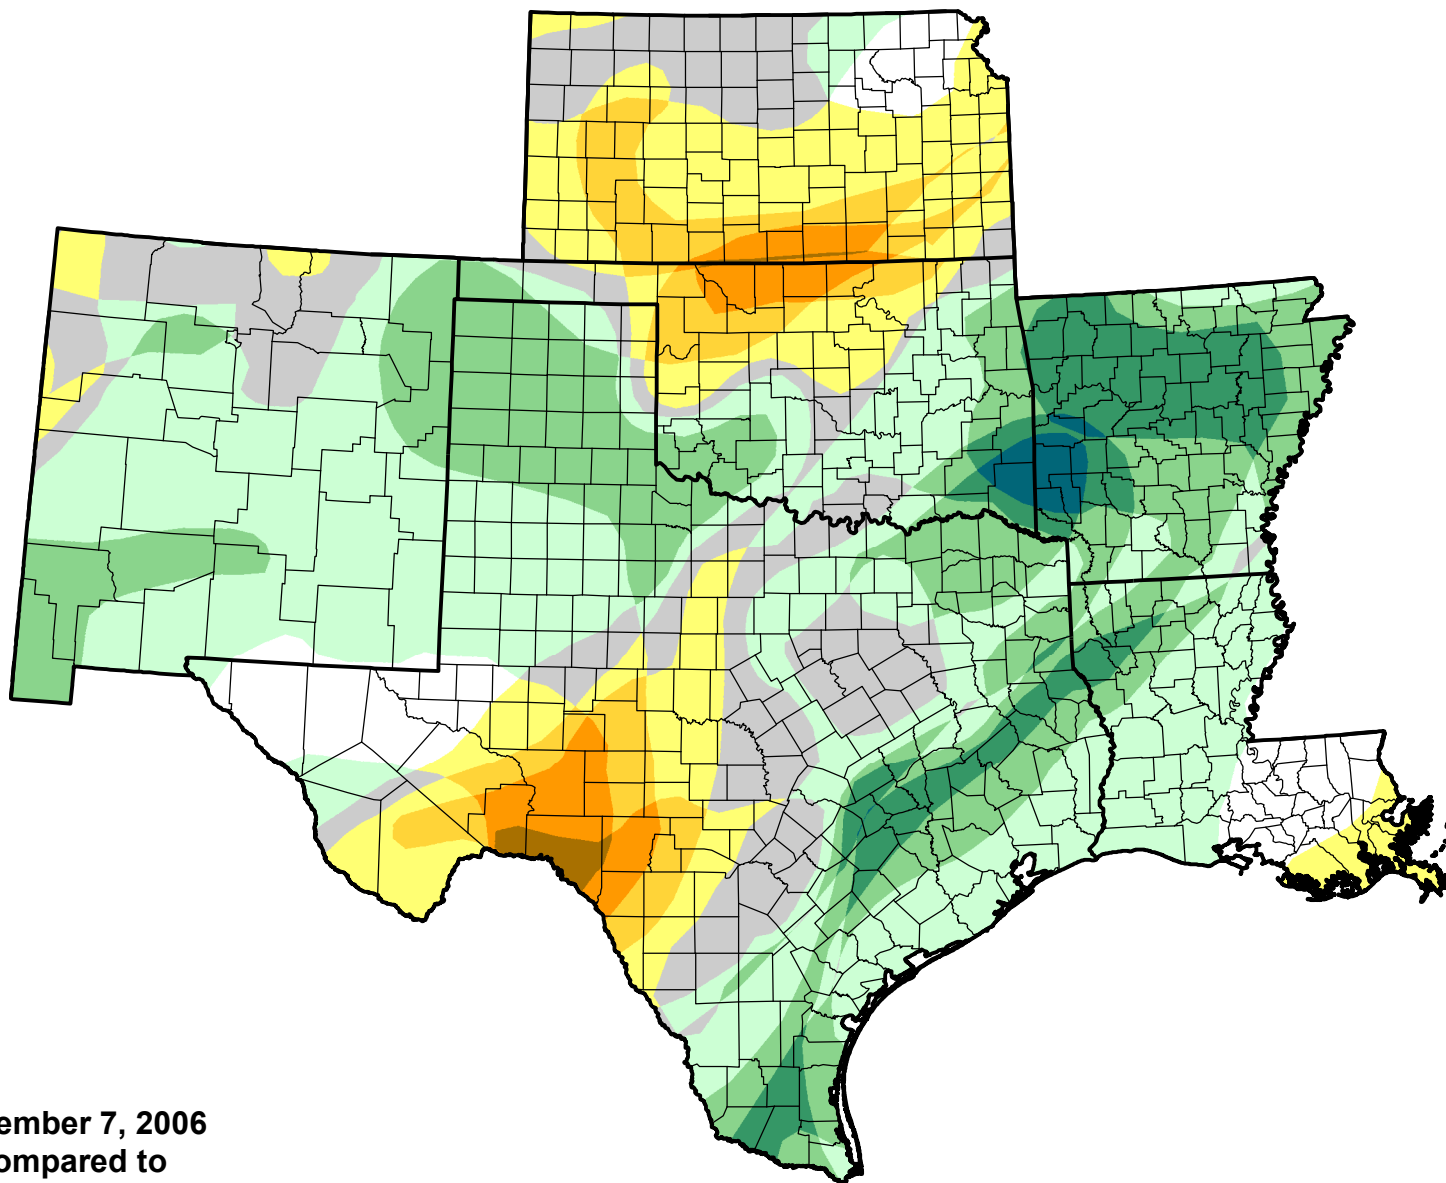

# U.S. Drought Monitor Class Change - SCIPP

Start of Calendar Year

-  5 Class Degradation
-  4 Class Degradation
-  3 Class Degradation
-  2 Class Degradation
-  1 Class Degradation
-  No Change
-  1 Class Improvement
-  2 Class Improvement
-  3 Class Improvement
-  4 Class Improvement
-  5 Class Improvement

November 7, 2006  
compared to  
January 5, 2006

[droughtmonitor.unl.edu](http://droughtmonitor.unl.edu)