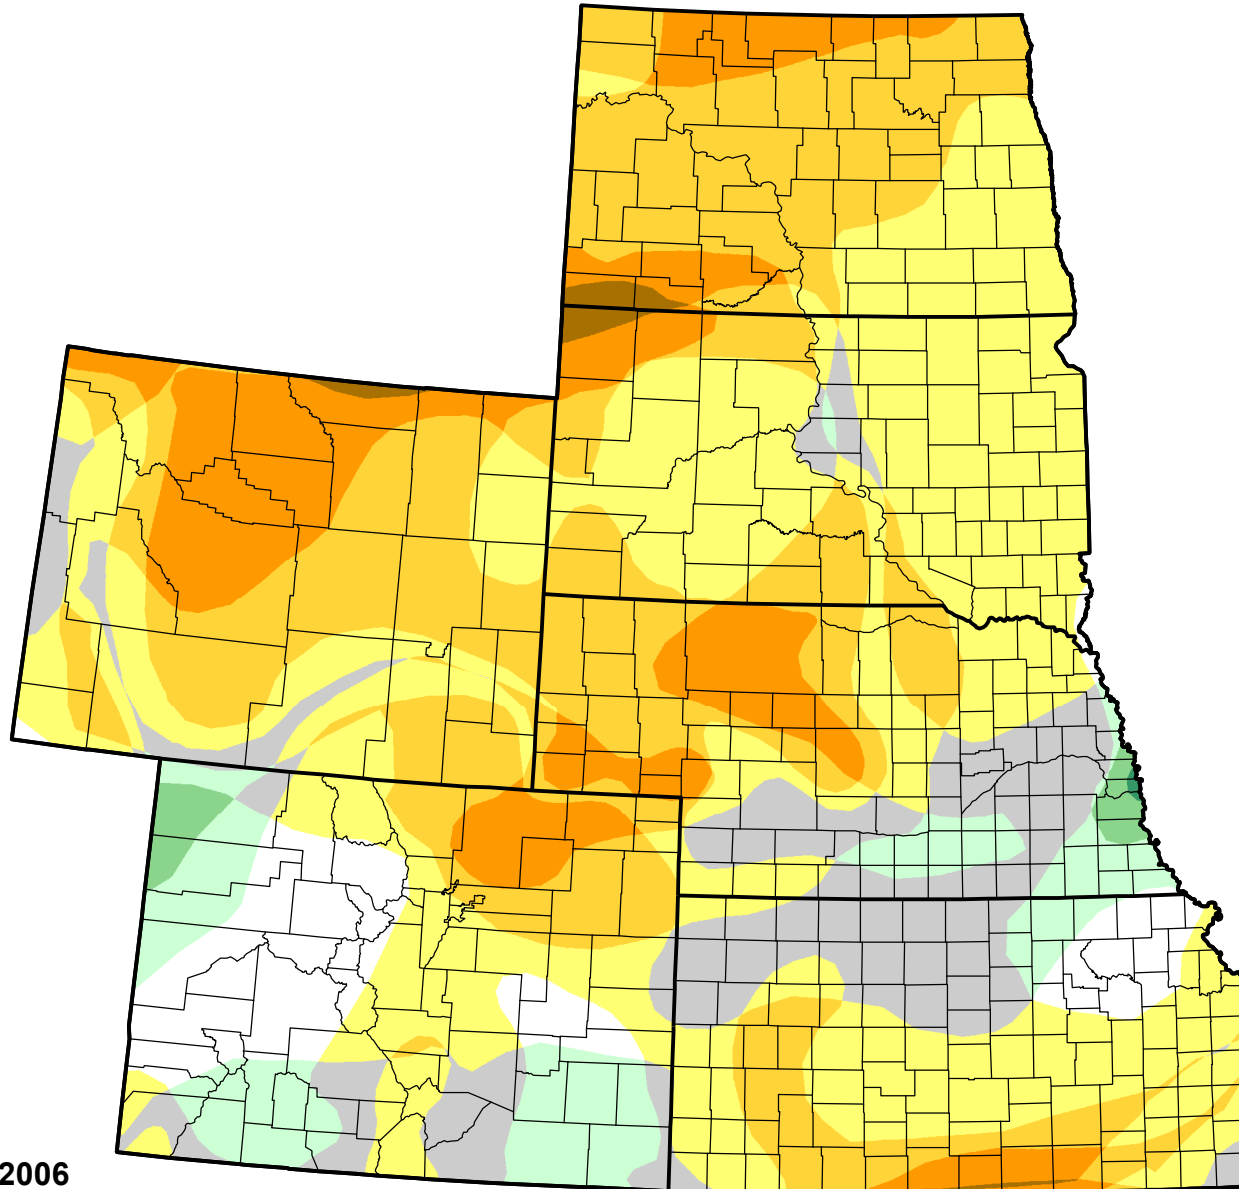

U.S. Drought Monitor Class Change - High Plains

Start of Calendar Year

November 14, 2006
compared to
January 5, 2006

droughtmonitor.unl.edu

- 5 Class Degradation
- 4 Class Degradation
- 3 Class Degradation
- 2 Class Degradation
- 1 Class Degradation
- No Change
- 1 Class Improvement
- 2 Class Improvement
- 3 Class Improvement
- 4 Class Improvement
- 5 Class Improvement