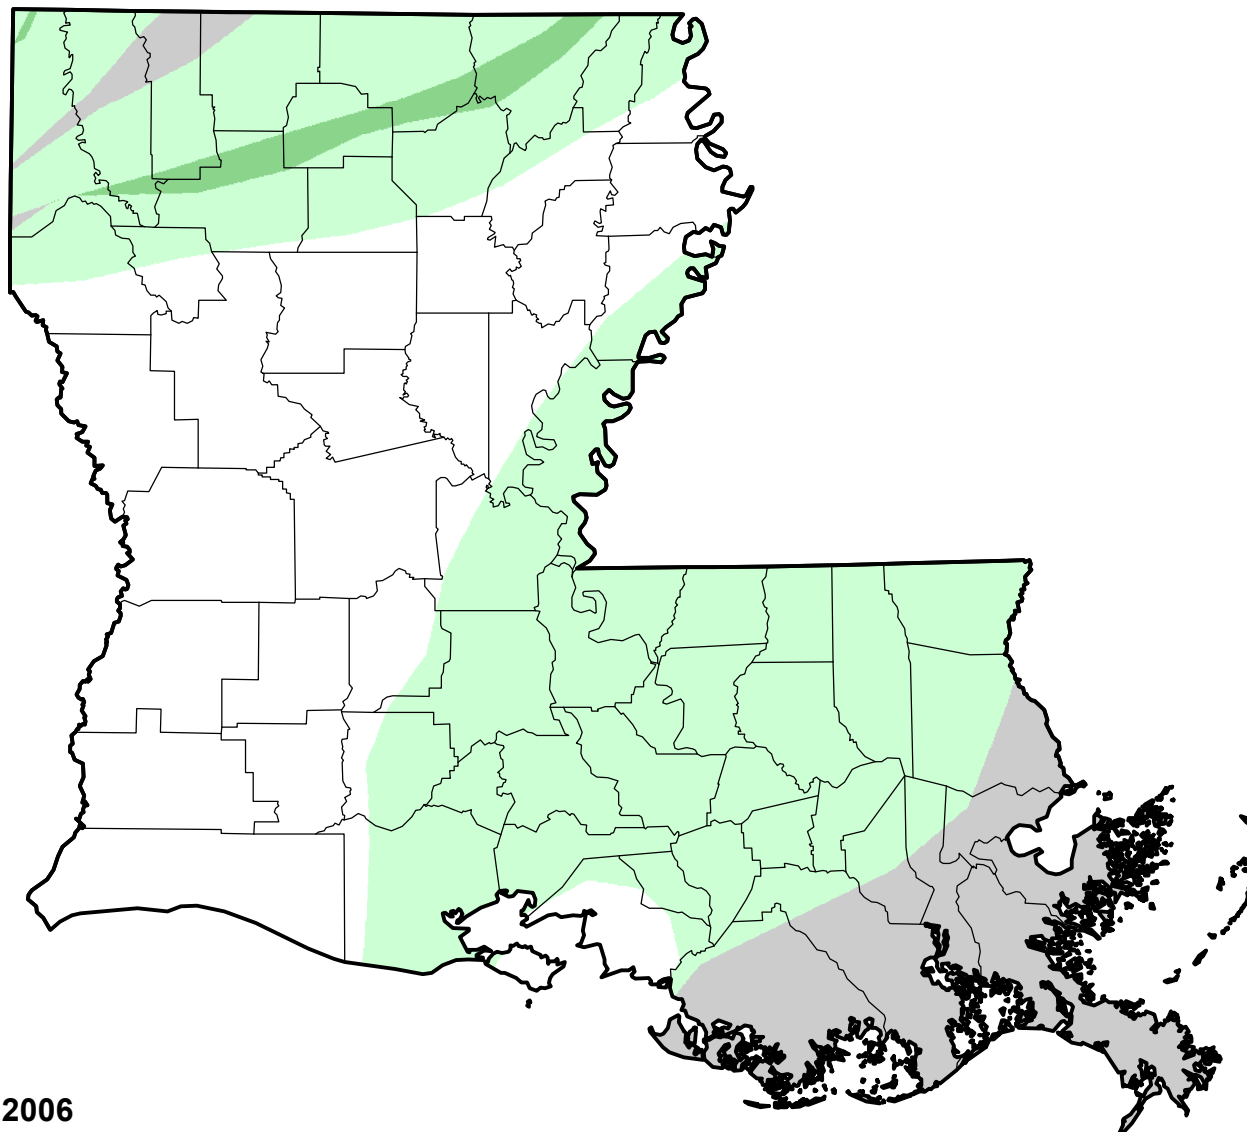

U.S. Drought Monitor Class Change - Louisiana

4 Week

November 14, 2006
compared to
October 19, 2006

droughtmonitor.unl.edu

-  5 Class Degradation
-  4 Class Degradation
-  3 Class Degradation
-  2 Class Degradation
-  1 Class Degradation
-  No Change
-  1 Class Improvement
-  2 Class Improvement
-  3 Class Improvement
-  4 Class Improvement
-  5 Class Improvement