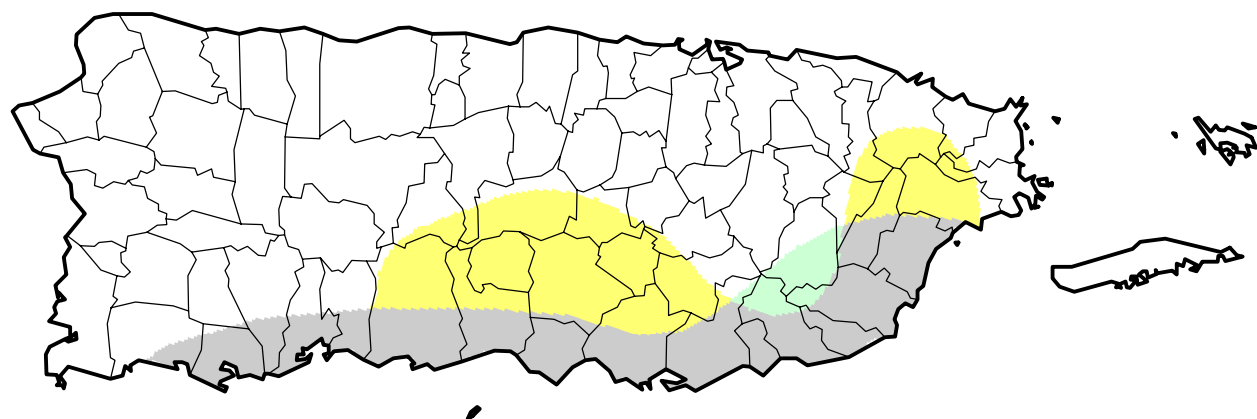

# U.S. Drought Monitor Class Change - Puerto Rico

## Start of Water Year

November 14, 2006  
compared to  
September 28, 2006

[droughtmonitor.unl.edu](http://droughtmonitor.unl.edu)