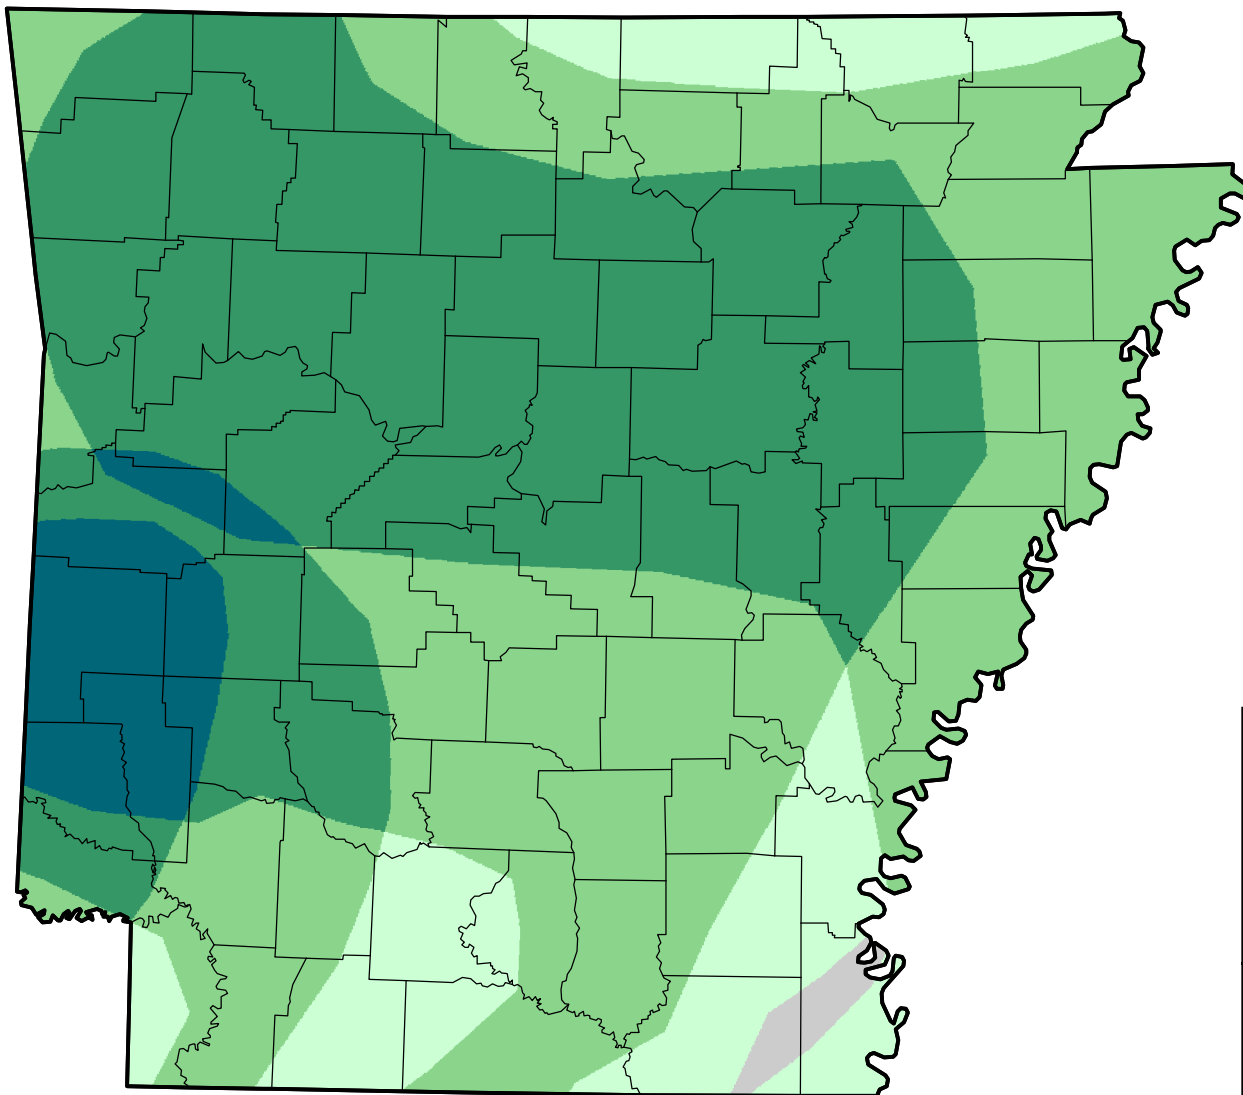

# U.S. Drought Monitor Class Change - Arkansas

Start of Calendar Year

November 21, 2006  
compared to  
January 5, 2006

[droughtmonitor.unl.edu](http://droughtmonitor.unl.edu)

-  5 Class Degradation
-  4 Class Degradation
-  3 Class Degradation
-  2 Class Degradation
-  1 Class Degradation
-  No Change
-  1 Class Improvement
-  2 Class Improvement
-  3 Class Improvement
-  4 Class Improvement
-  5 Class Improvement