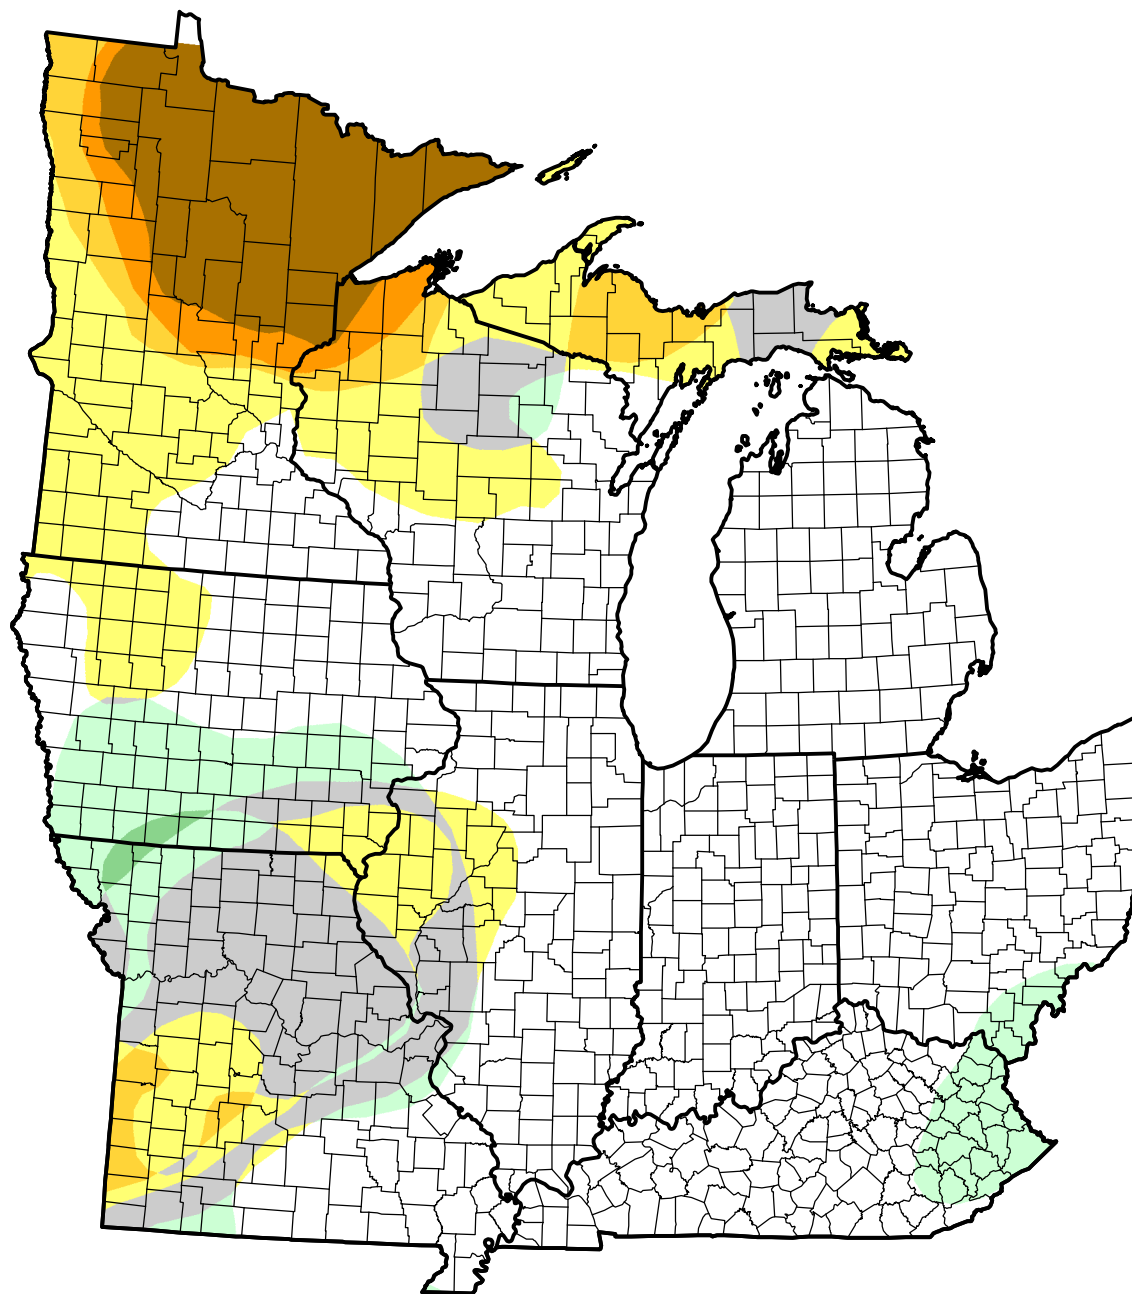

U.S. Drought Monitor Class Change - Midwest

26 Week

November 21, 2006
compared to
May 25, 2006

droughtmonitor.unl.edu

- 5 Class Degradation
- 4 Class Degradation
- 3 Class Degradation
- 2 Class Degradation
- 1 Class Degradation
- No Change
- 1 Class Improvement
- 2 Class Improvement
- 3 Class Improvement
- 4 Class Improvement
- 5 Class Improvement