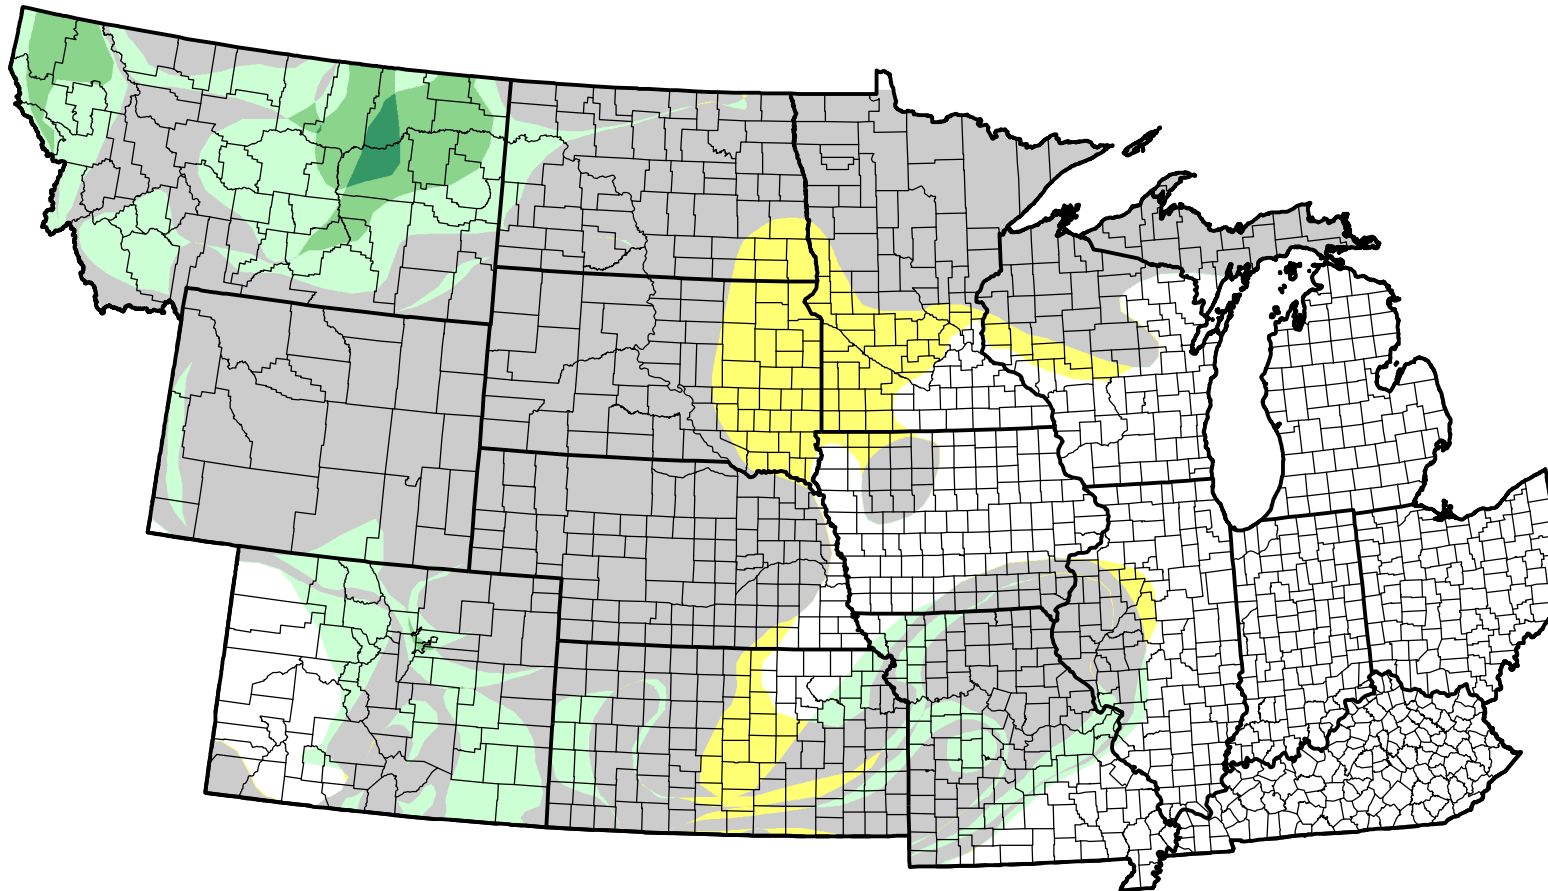

U.S. Drought Monitor Class Change - NWS Central 4 Week

November 21, 2006
compared to
October 26, 2006

droughtmonitor.unl.edu

-  5 Class Degradation
-  4 Class Degradation
-  3 Class Degradation
-  2 Class Degradation
-  1 Class Degradation
-  No Change
-  1 Class Improvement
-  2 Class Improvement
-  3 Class Improvement
-  4 Class Improvement
-  5 Class Improvement