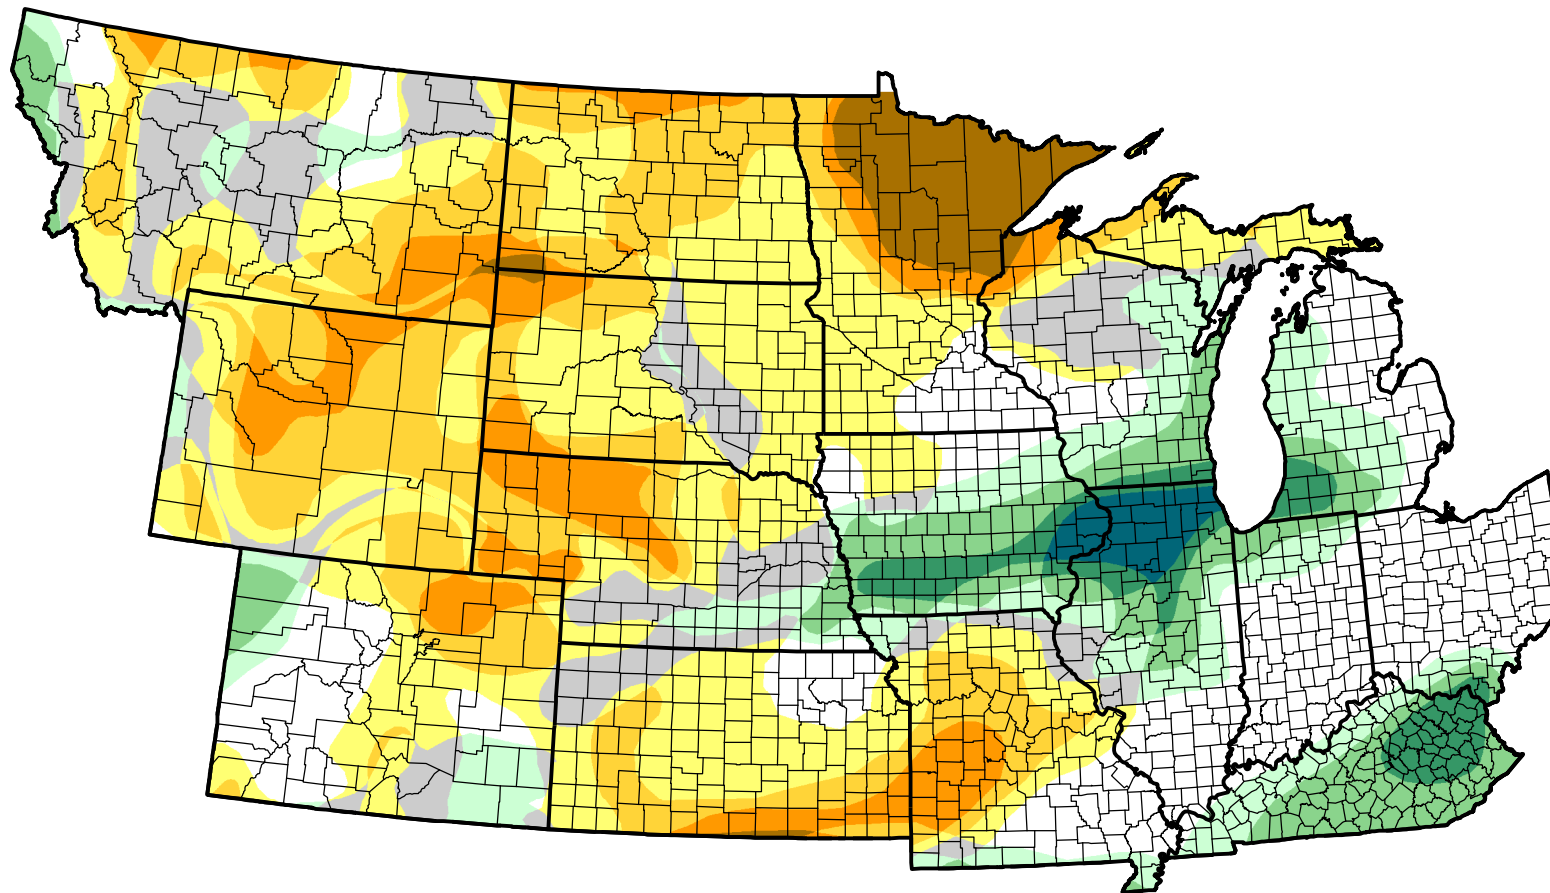

U.S. Drought Monitor Class Change - NWS Central 52 Week

November 21, 2006
compared to
November 24, 2005

droughtmonitor.unl.edu

-  5 Class Degradation
-  4 Class Degradation
-  3 Class Degradation
-  2 Class Degradation
-  1 Class Degradation
-  No Change
-  1 Class Improvement
-  2 Class Improvement
-  3 Class Improvement
-  4 Class Improvement
-  5 Class Improvement