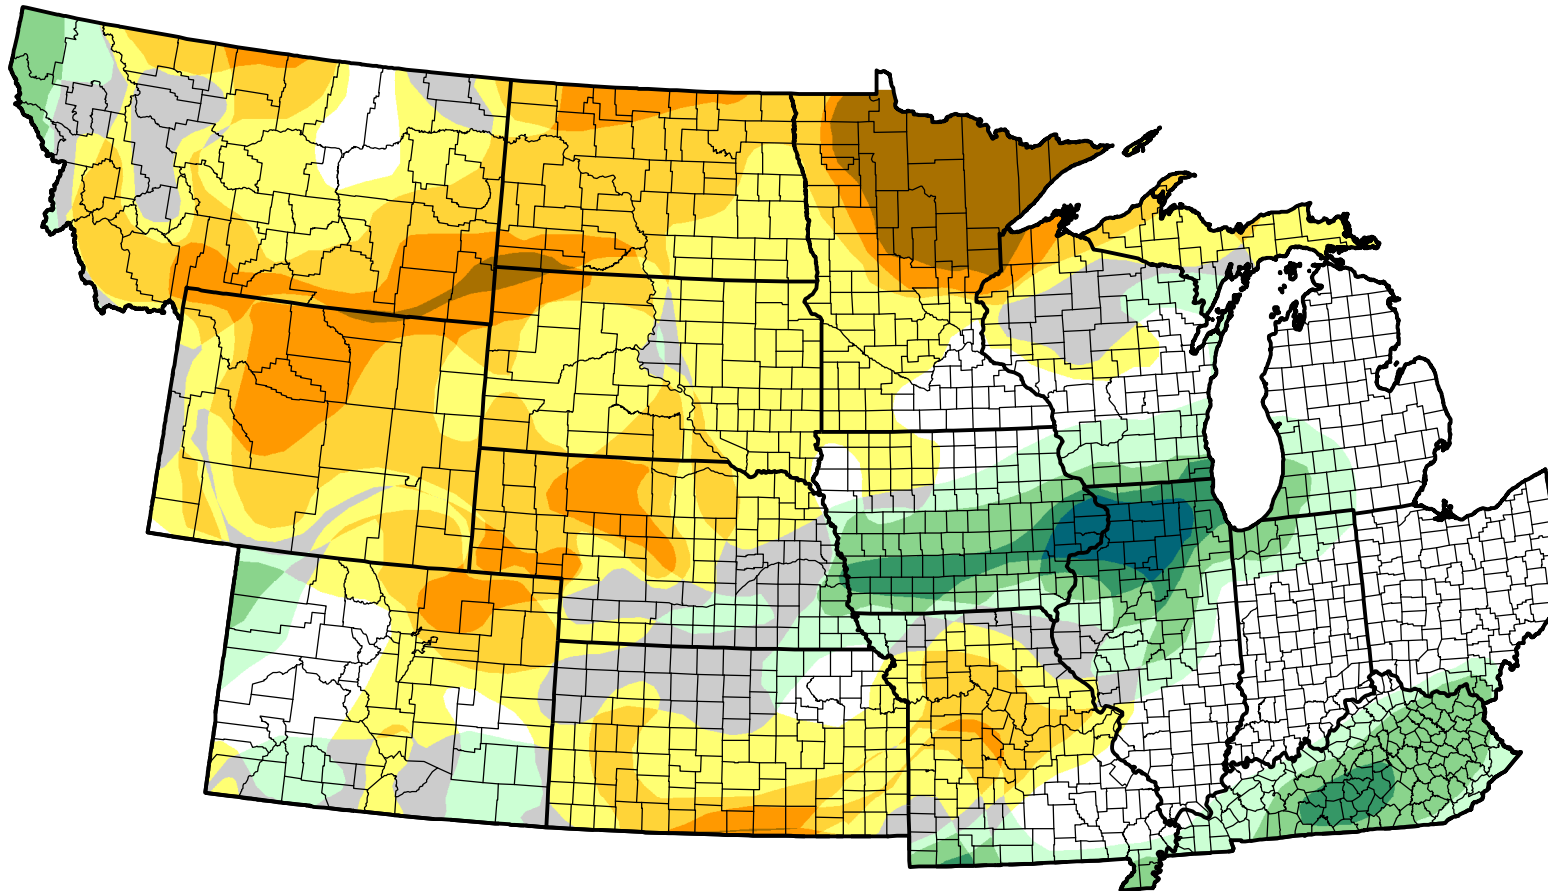

# U.S. Drought Monitor Class Change - NWS Central Start of Calendar Year

November 21, 2006  
compared to  
January 5, 2006

[droughtmonitor.unl.edu](http://droughtmonitor.unl.edu)

-  5 Class Degradation
-  4 Class Degradation
-  3 Class Degradation
-  2 Class Degradation
-  1 Class Degradation
-  No Change
-  1 Class Improvement
-  2 Class Improvement
-  3 Class Improvement
-  4 Class Improvement
-  5 Class Improvement