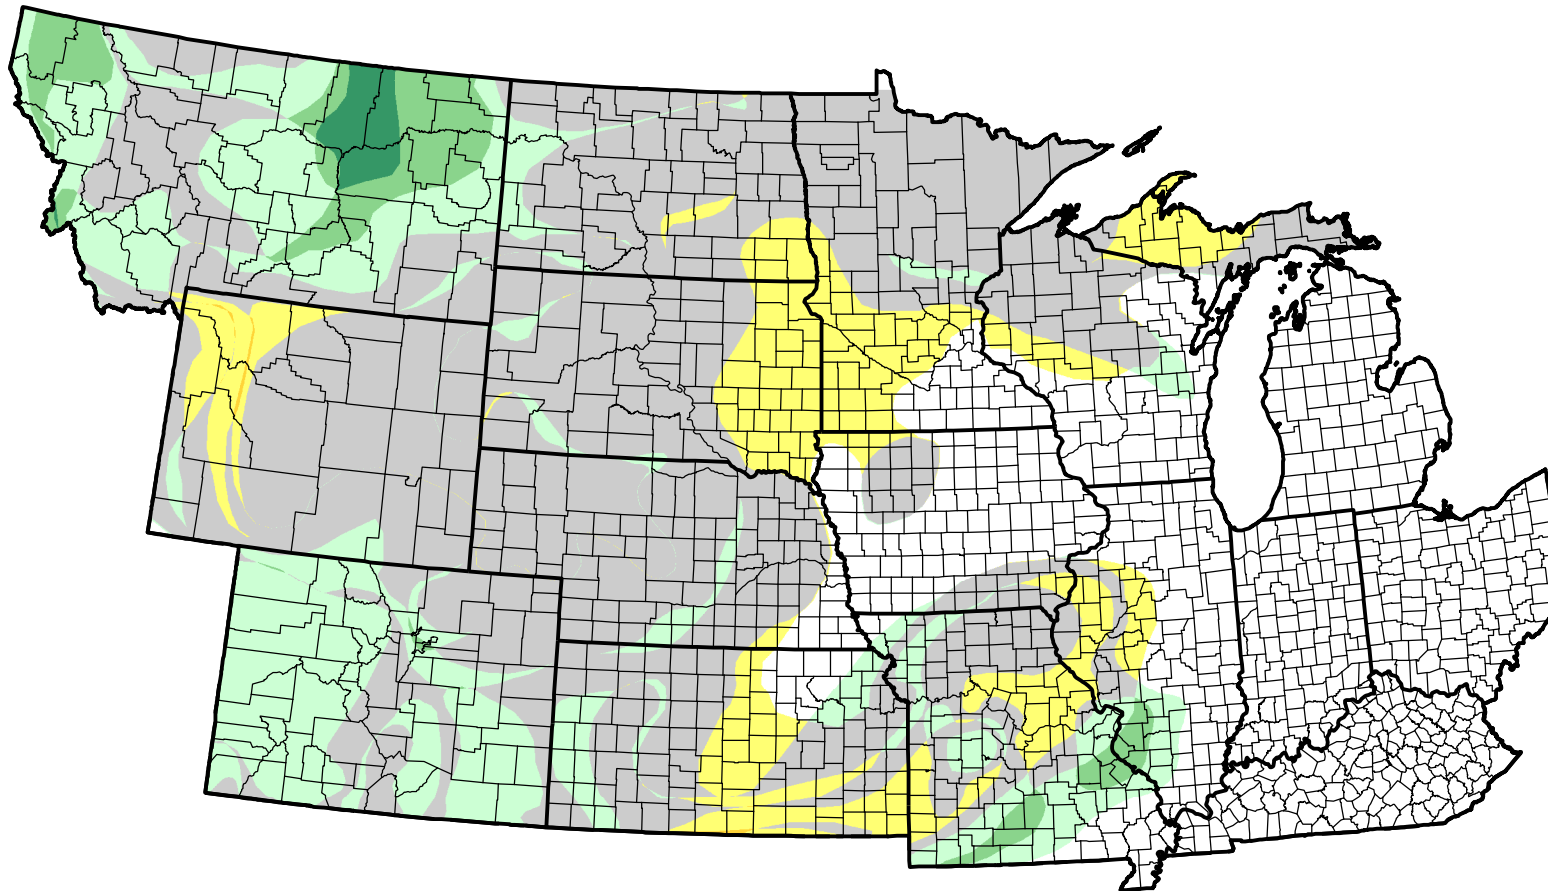

# U.S. Drought Monitor Class Change - NWS Central Start of Water Year

**November 21, 2006  
compared to  
September 28, 2006**

[droughtmonitor.unl.edu](http://droughtmonitor.unl.edu)

-  5 Class Degradation
-  4 Class Degradation
-  3 Class Degradation
-  2 Class Degradation
-  1 Class Degradation
-  No Change
-  1 Class Improvement
-  2 Class Improvement
-  3 Class Improvement
-  4 Class Improvement
-  5 Class Improvement