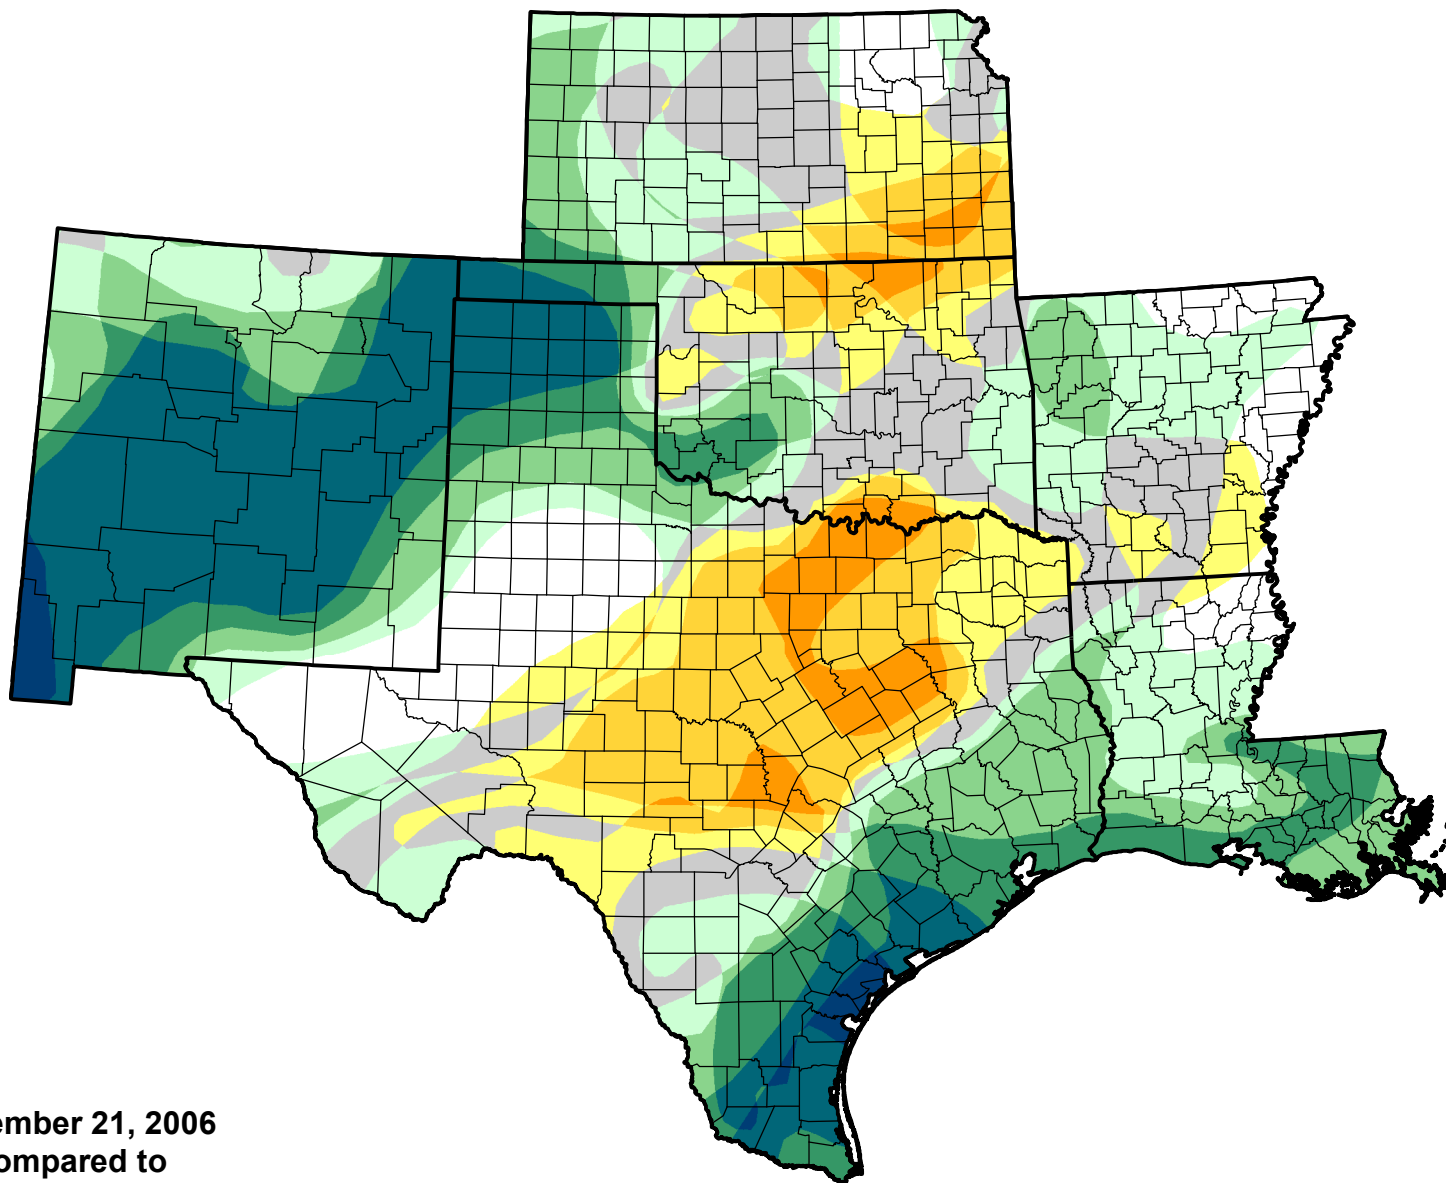

U.S. Drought Monitor Class Change - SCIPP

26 Week

November 21, 2006
compared to
May 25, 2006

droughtmonitor.unl.edu

-  5 Class Degradation
-  4 Class Degradation
-  3 Class Degradation
-  2 Class Degradation
-  1 Class Degradation
-  No Change
-  1 Class Improvement
-  2 Class Improvement
-  3 Class Improvement
-  4 Class Improvement
-  5 Class Improvement