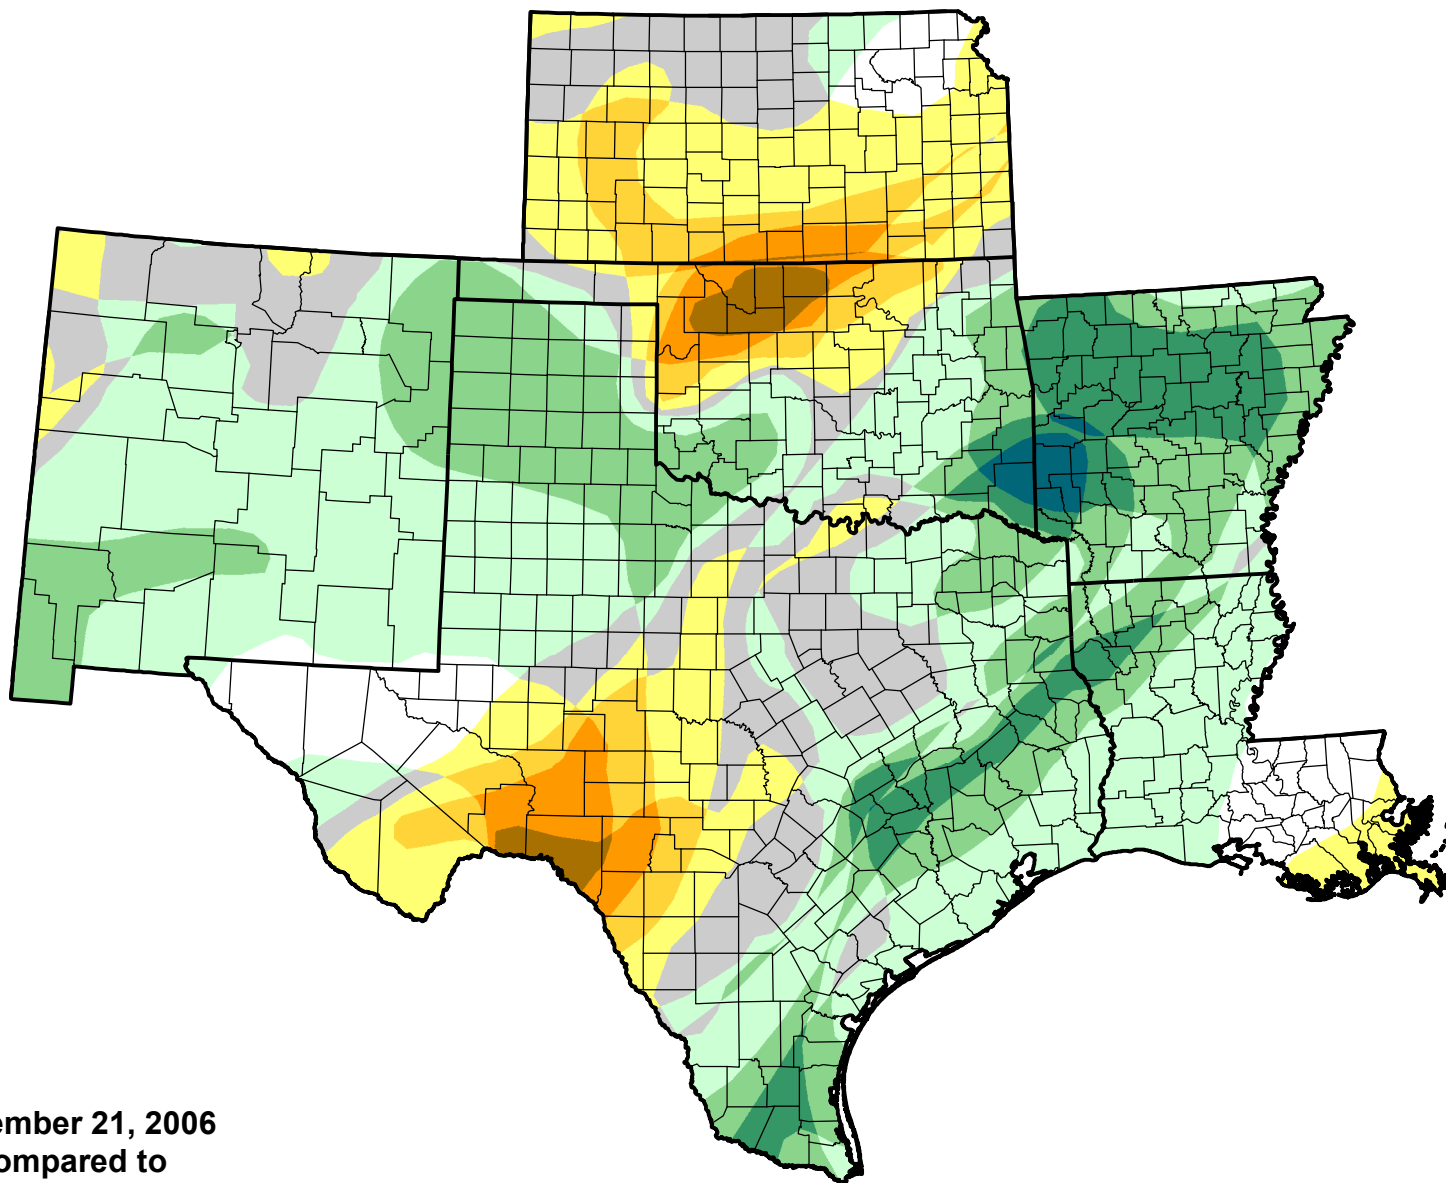

U.S. Drought Monitor Class Change - SCIPP

Start of Calendar Year

November 21, 2006
compared to
January 5, 2006

droughtmonitor.unl.edu

- 5 Class Degradation
- 4 Class Degradation
- 3 Class Degradation
- 2 Class Degradation
- 1 Class Degradation
- No Change
- 1 Class Improvement
- 2 Class Improvement
- 3 Class Improvement
- 4 Class Improvement
- 5 Class Improvement