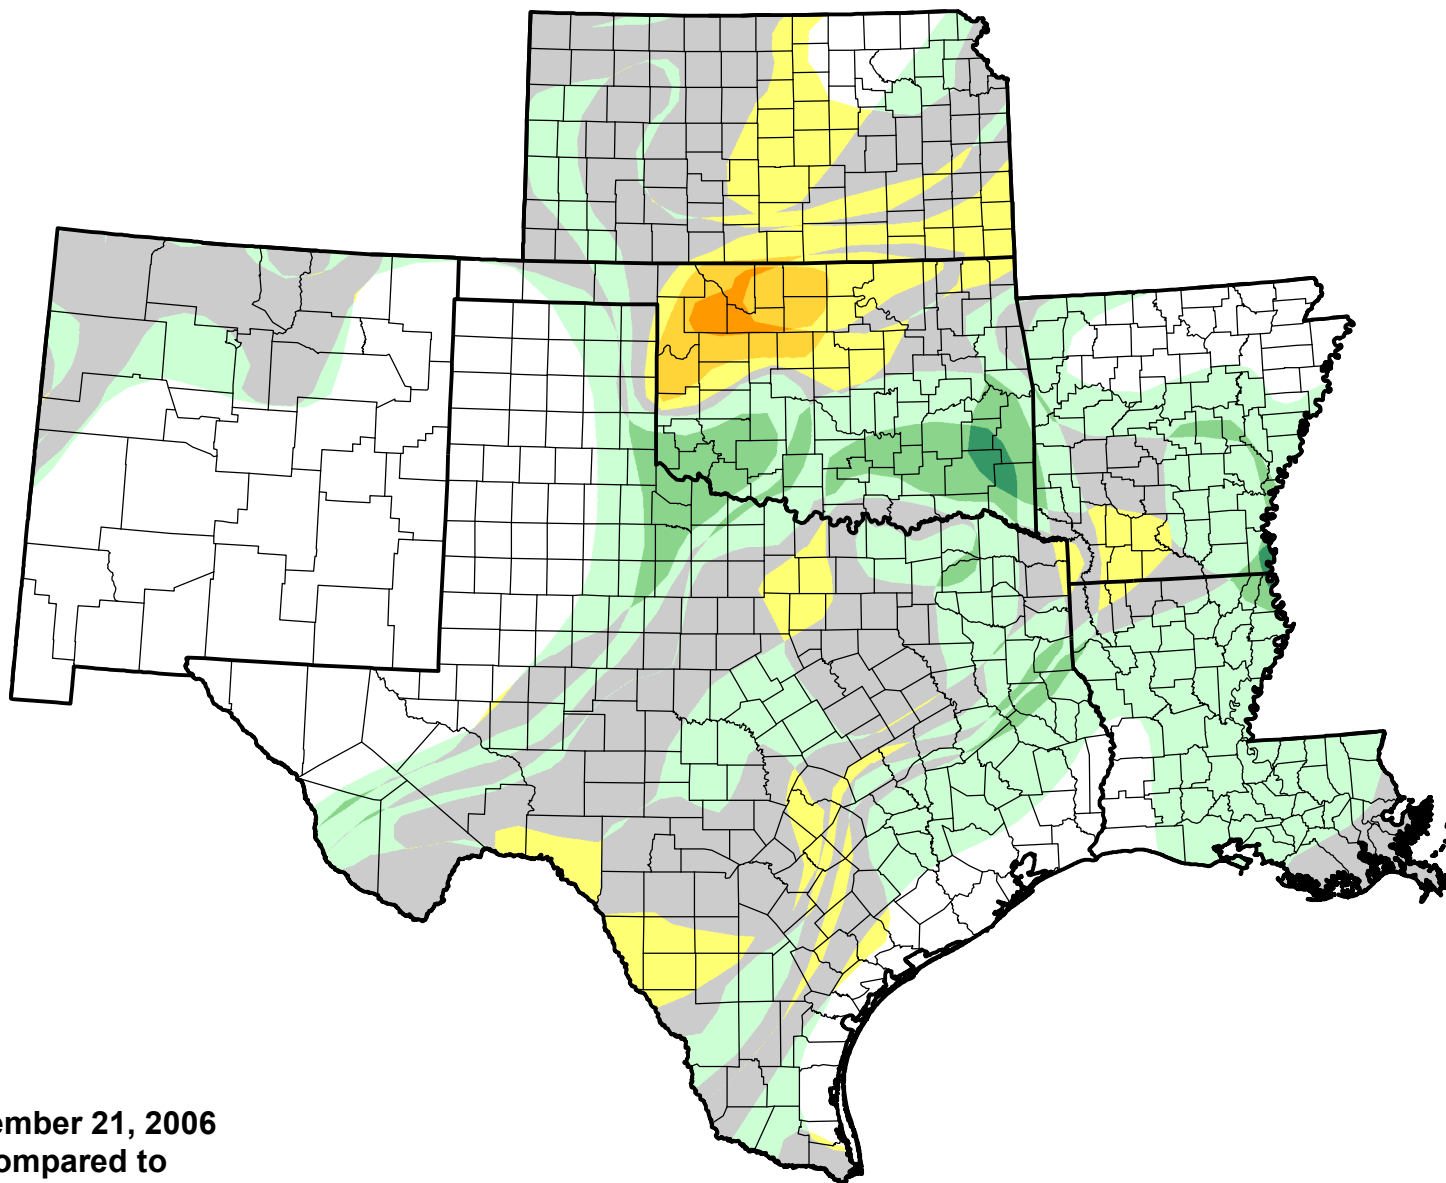

U.S. Drought Monitor Class Change - SCIPP

Start of Water Year

November 21, 2006
compared to
September 28, 2006

droughtmonitor.unl.edu

-  5 Class Degradation
-  4 Class Degradation
-  3 Class Degradation
-  2 Class Degradation
-  1 Class Degradation
-  No Change
-  1 Class Improvement
-  2 Class Improvement
-  3 Class Improvement
-  4 Class Improvement
-  5 Class Improvement