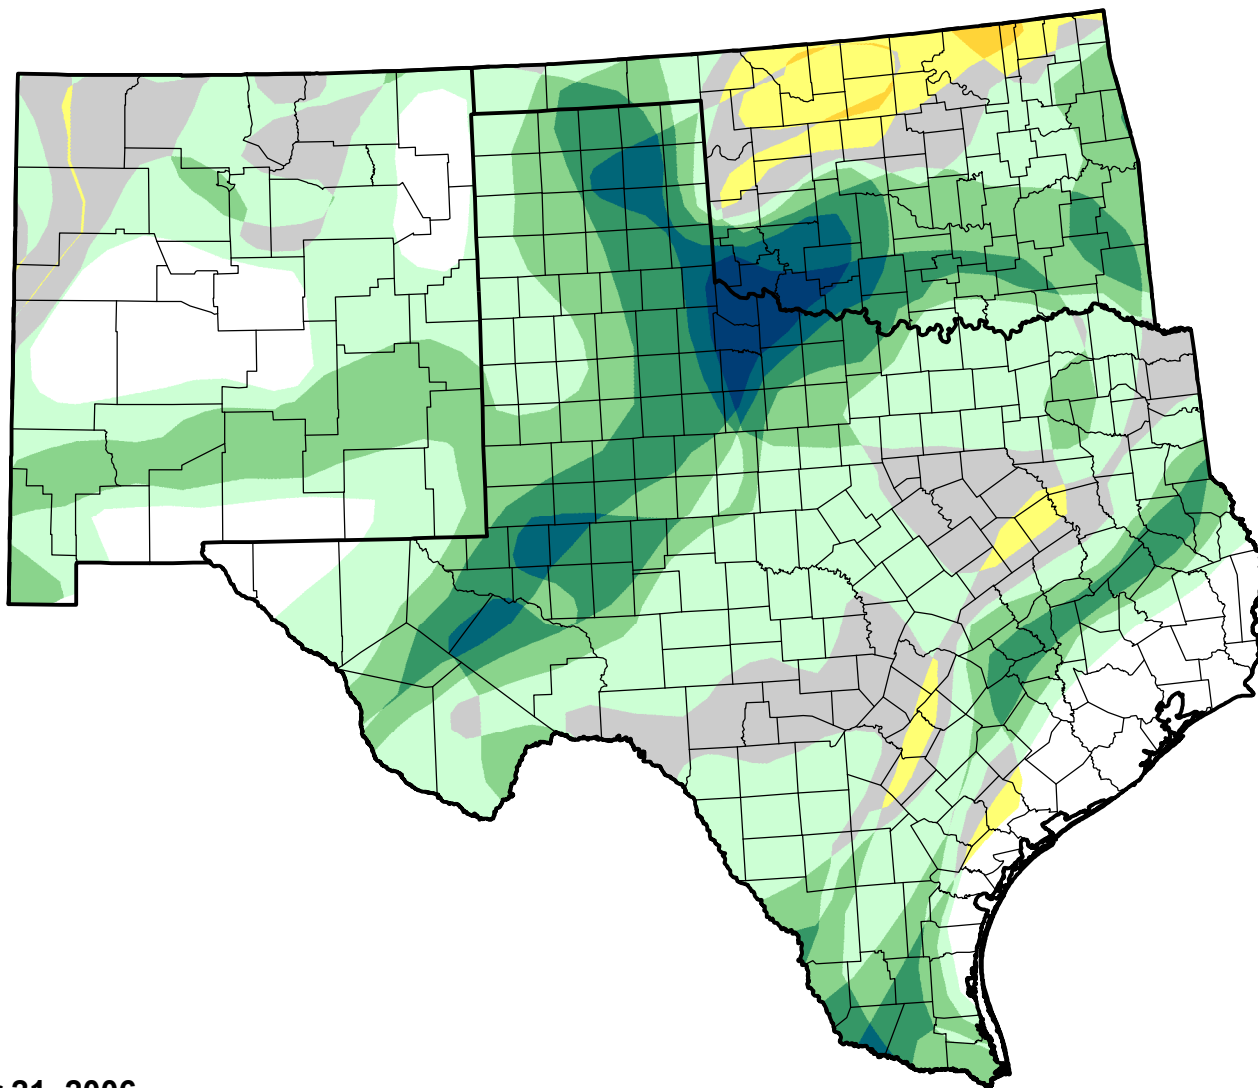

U.S. Drought Monitor Class Change - Southern Plains RDEWS

13 Week

November 21, 2006
compared to
August 24, 2006

droughtmonitor.unl.edu

-  5 Class Degradation
-  4 Class Degradation
-  3 Class Degradation
-  2 Class Degradation
-  1 Class Degradation
-  No Change
-  1 Class Improvement
-  2 Class Improvement
-  3 Class Improvement
-  4 Class Improvement
-  5 Class Improvement