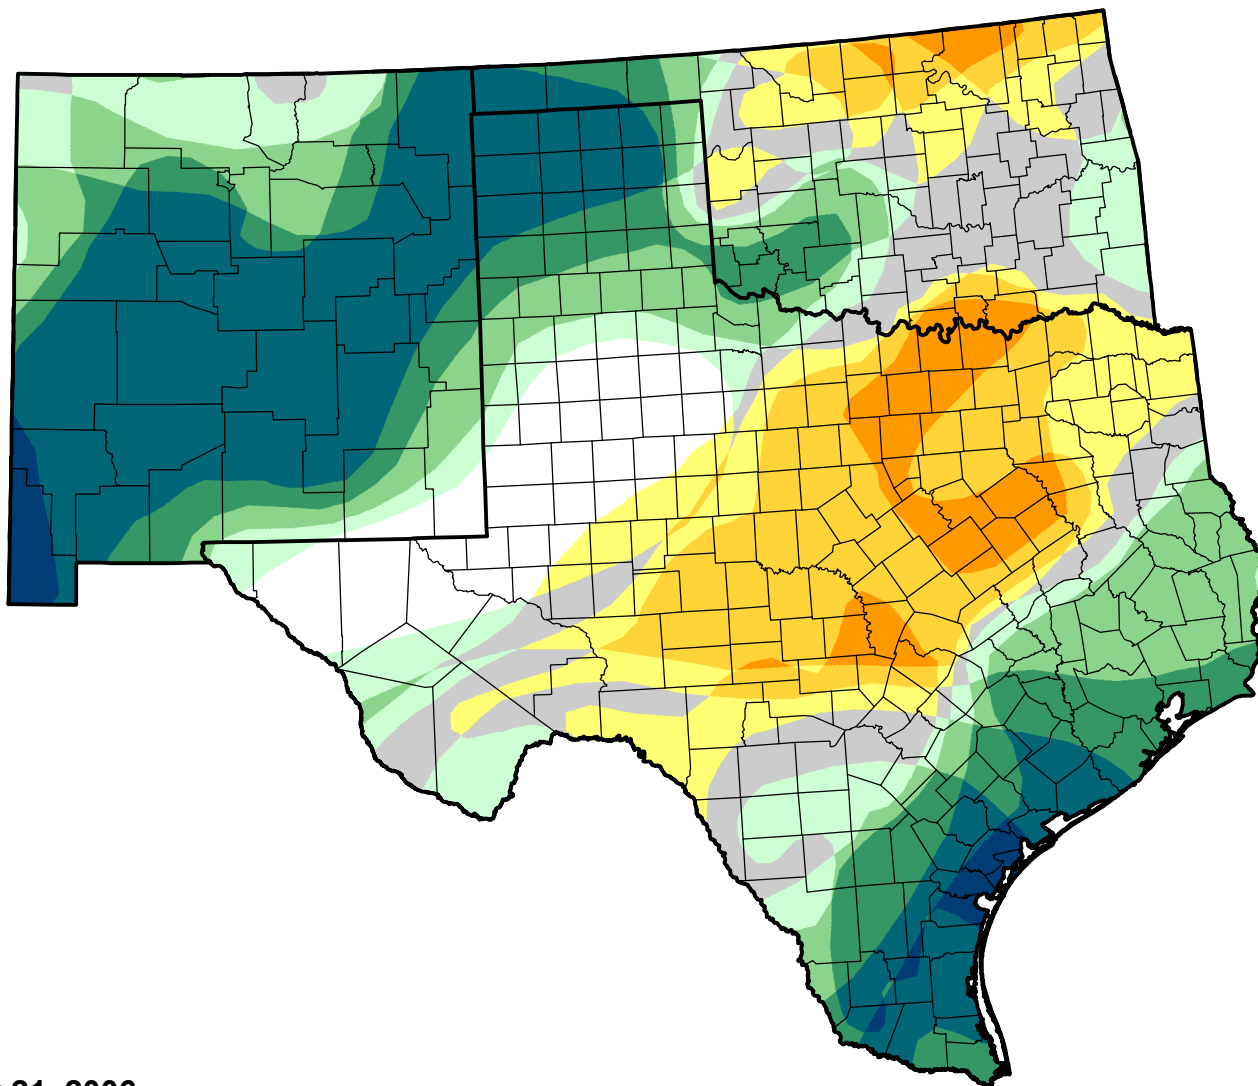

# U.S. Drought Monitor Class Change - Southern Plains RDEWS

26 Week

November 21, 2006  
compared to  
May 25, 2006

[droughtmonitor.unl.edu](http://droughtmonitor.unl.edu)

-  5 Class Degradation
-  4 Class Degradation
-  3 Class Degradation
-  2 Class Degradation
-  1 Class Degradation
-  No Change
-  1 Class Improvement
-  2 Class Improvement
-  3 Class Improvement
-  4 Class Improvement
-  5 Class Improvement