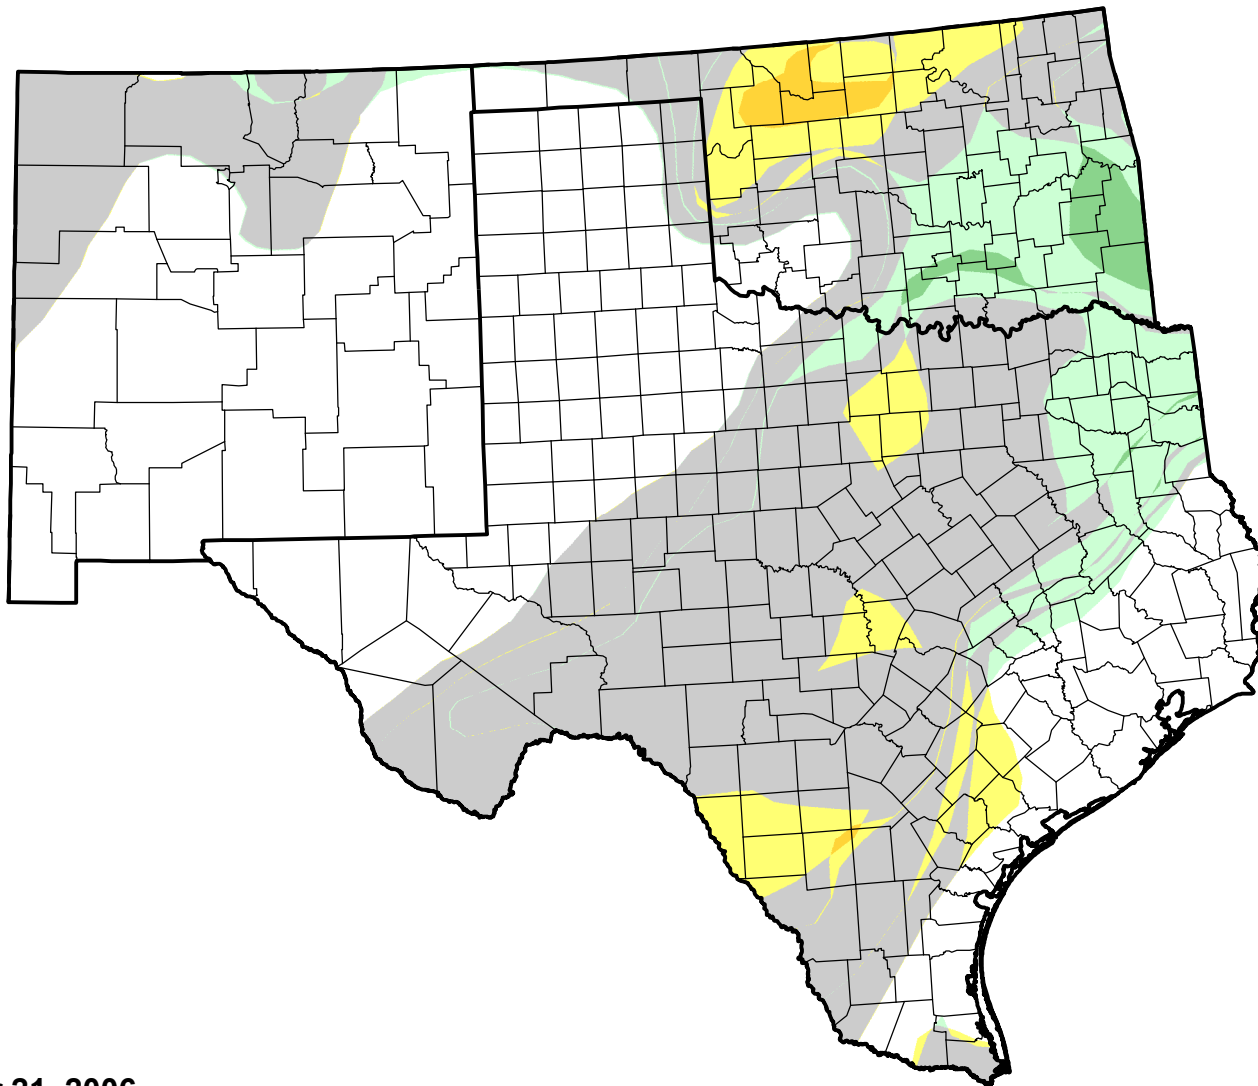

U.S. Drought Monitor Class Change - Southern Plains RDEWS

4 Week

November 21, 2006
compared to
October 26, 2006

droughtmonitor.unl.edu

-  5 Class Degradation
-  4 Class Degradation
-  3 Class Degradation
-  2 Class Degradation
-  1 Class Degradation
-  No Change
-  1 Class Improvement
-  2 Class Improvement
-  3 Class Improvement
-  4 Class Improvement
-  5 Class Improvement