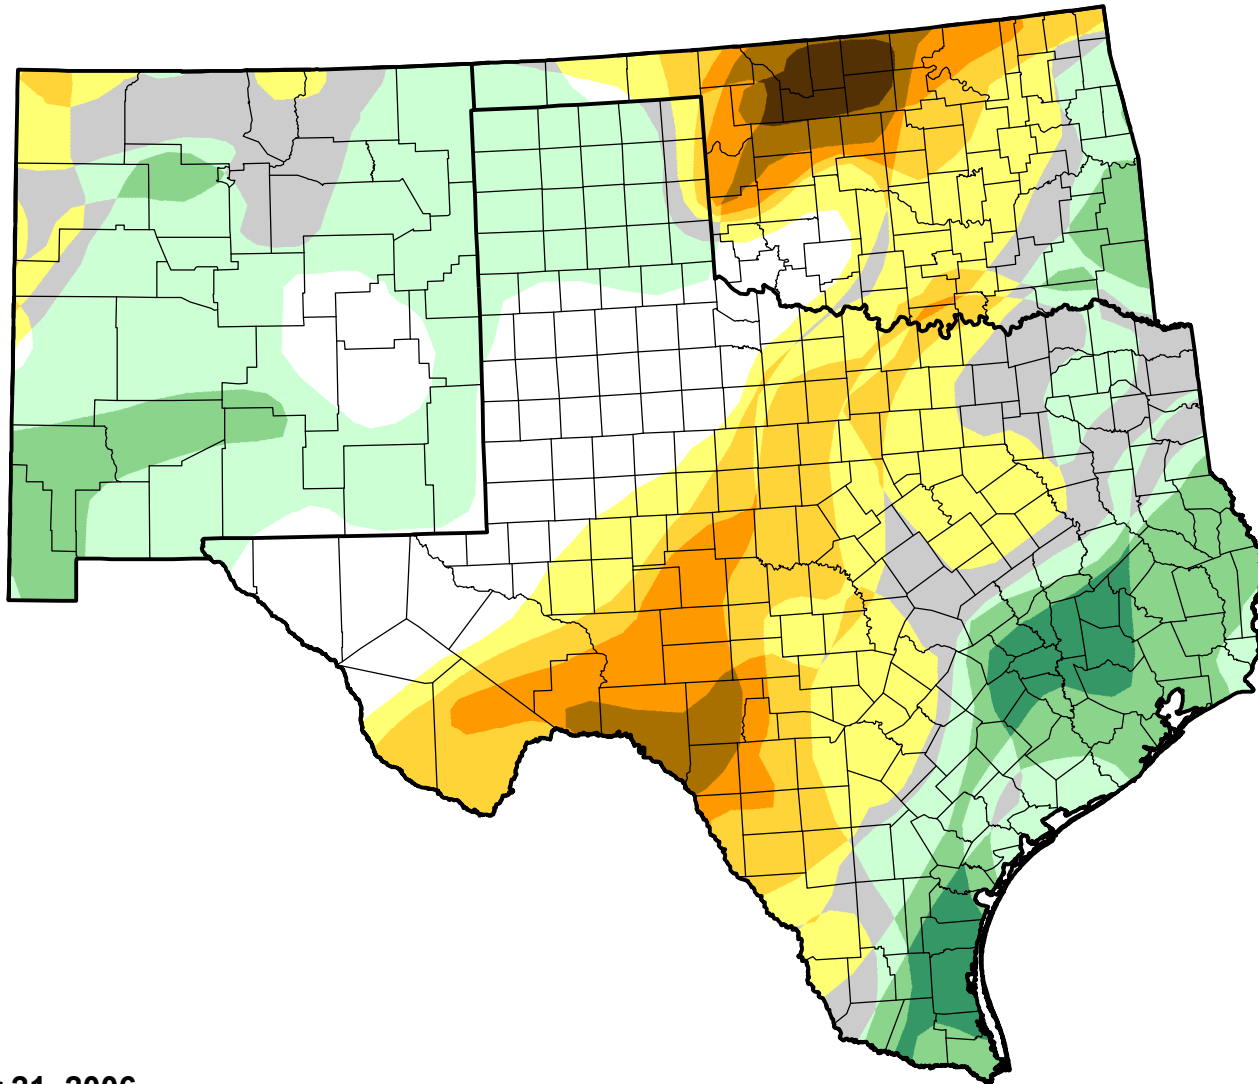

U.S. Drought Monitor Class Change - Southern Plains RDEWS

52 Week

November 21, 2006
compared to
November 24, 2005

droughtmonitor.unl.edu

-  5 Class Degradation
-  4 Class Degradation
-  3 Class Degradation
-  2 Class Degradation
-  1 Class Degradation
-  No Change
-  1 Class Improvement
-  2 Class Improvement
-  3 Class Improvement
-  4 Class Improvement
-  5 Class Improvement