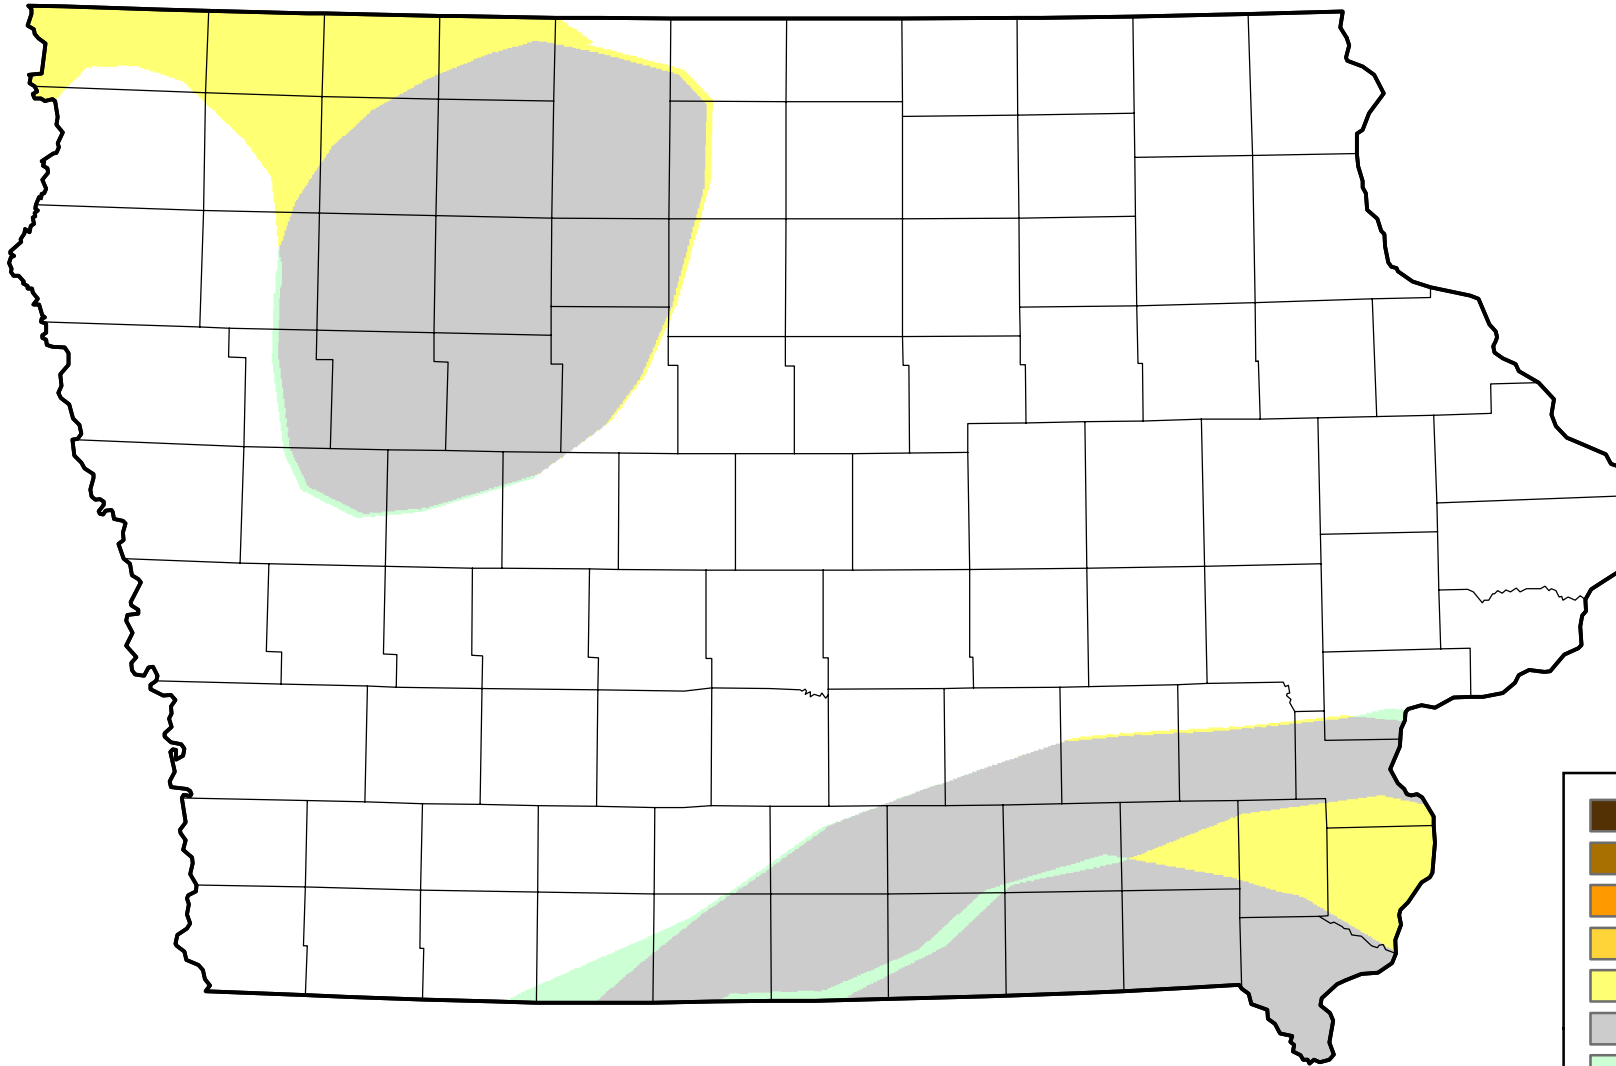

U.S. Drought Monitor Class Change - Iowa

Start of Water Year

November 28, 2006
compared to
September 28, 2006

droughtmonitor.unl.edu

-  5 Class Degradation
-  4 Class Degradation
-  3 Class Degradation
-  2 Class Degradation
-  1 Class Degradation
-  No Change
-  1 Class Improvement
-  2 Class Improvement
-  3 Class Improvement
-  4 Class Improvement
-  5 Class Improvement