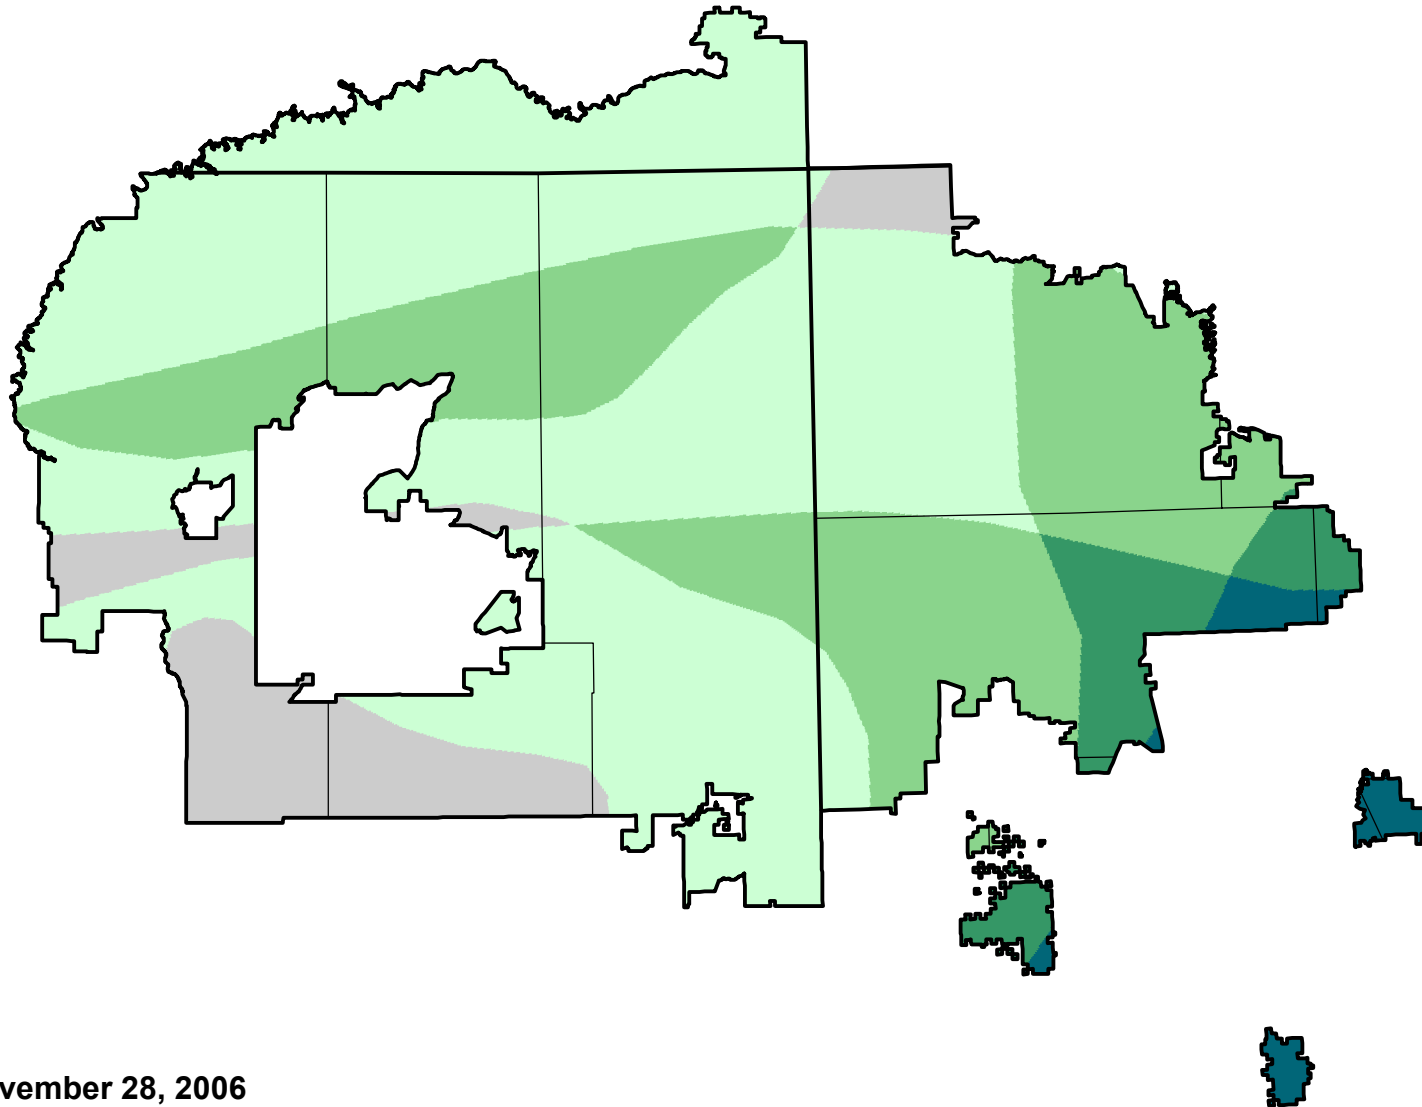

# U.S. Drought Monitor Class Change - Navajo

26 Week

November 28, 2006  
compared to  
June 1, 2006

[droughtmonitor.unl.edu](http://droughtmonitor.unl.edu)

- 5 Class Degradation
- 4 Class Degradation
- 3 Class Degradation
- 2 Class Degradation
- 1 Class Degradation
- No Change
- 1 Class Improvement
- 2 Class Improvement
- 3 Class Improvement
- 4 Class Improvement
- 5 Class Improvement