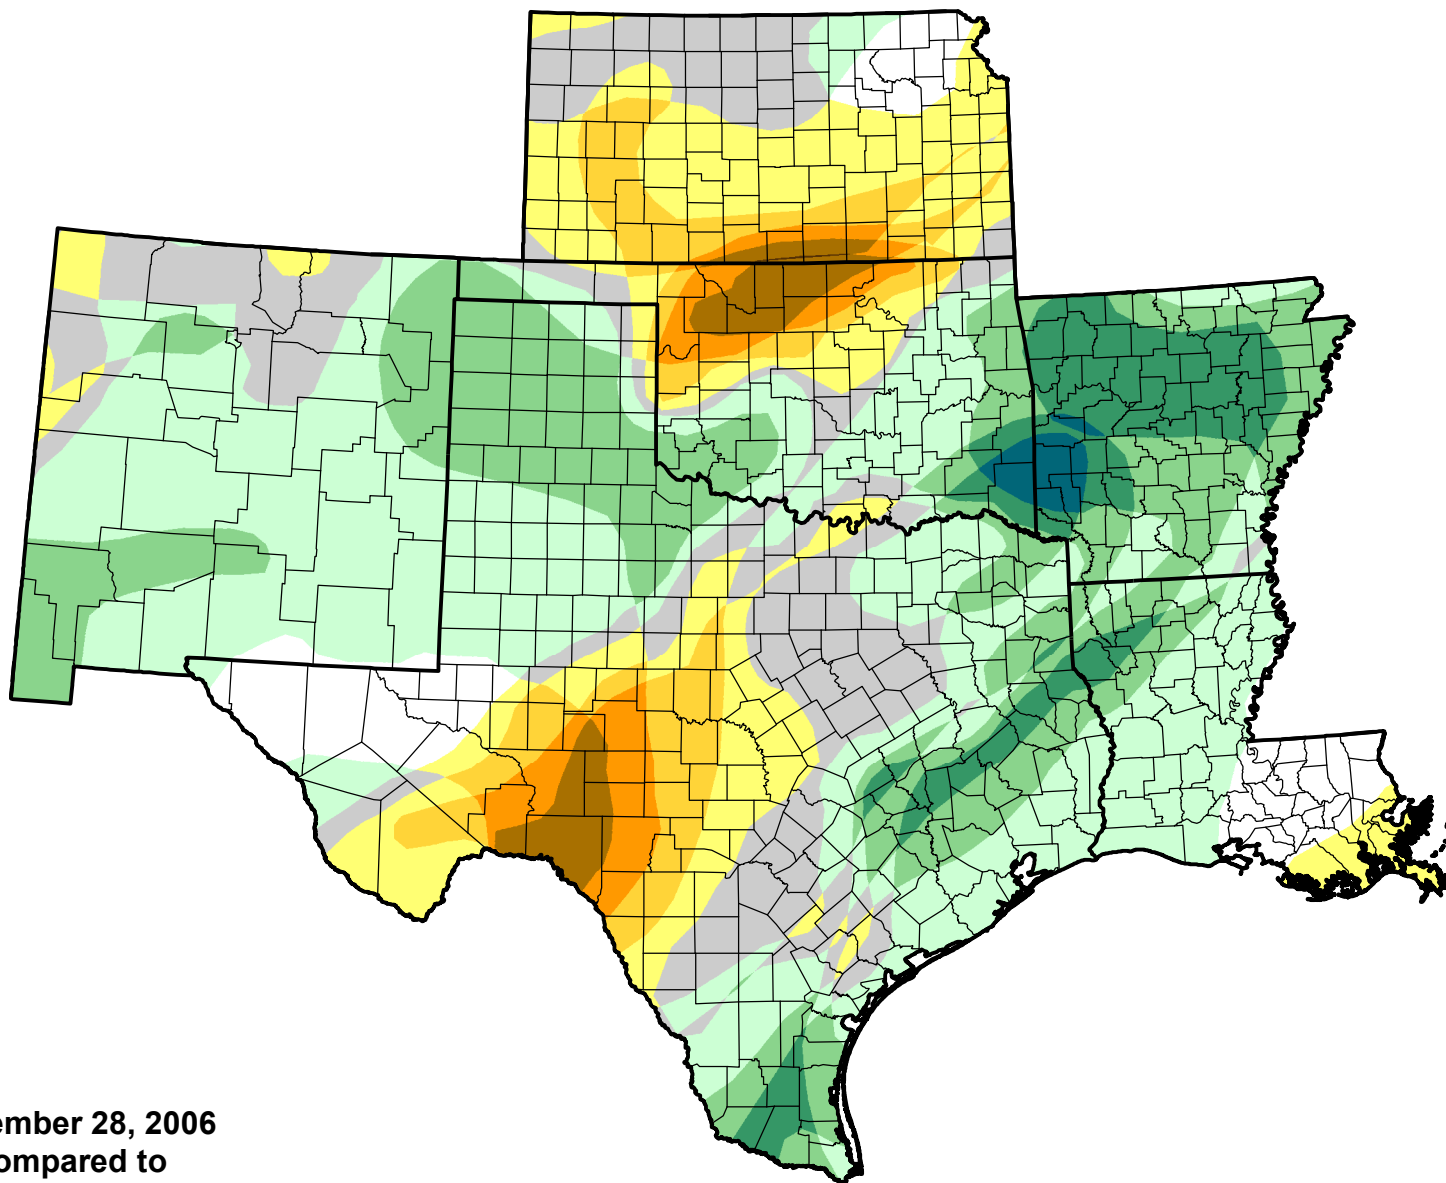

# U.S. Drought Monitor Class Change - SCIPP

Start of Calendar Year

November 28, 2006  
compared to  
January 5, 2006

[droughtmonitor.unl.edu](http://droughtmonitor.unl.edu)

-  5 Class Degradation
-  4 Class Degradation
-  3 Class Degradation
-  2 Class Degradation
-  1 Class Degradation
-  No Change
-  1 Class Improvement
-  2 Class Improvement
-  3 Class Improvement
-  4 Class Improvement
-  5 Class Improvement