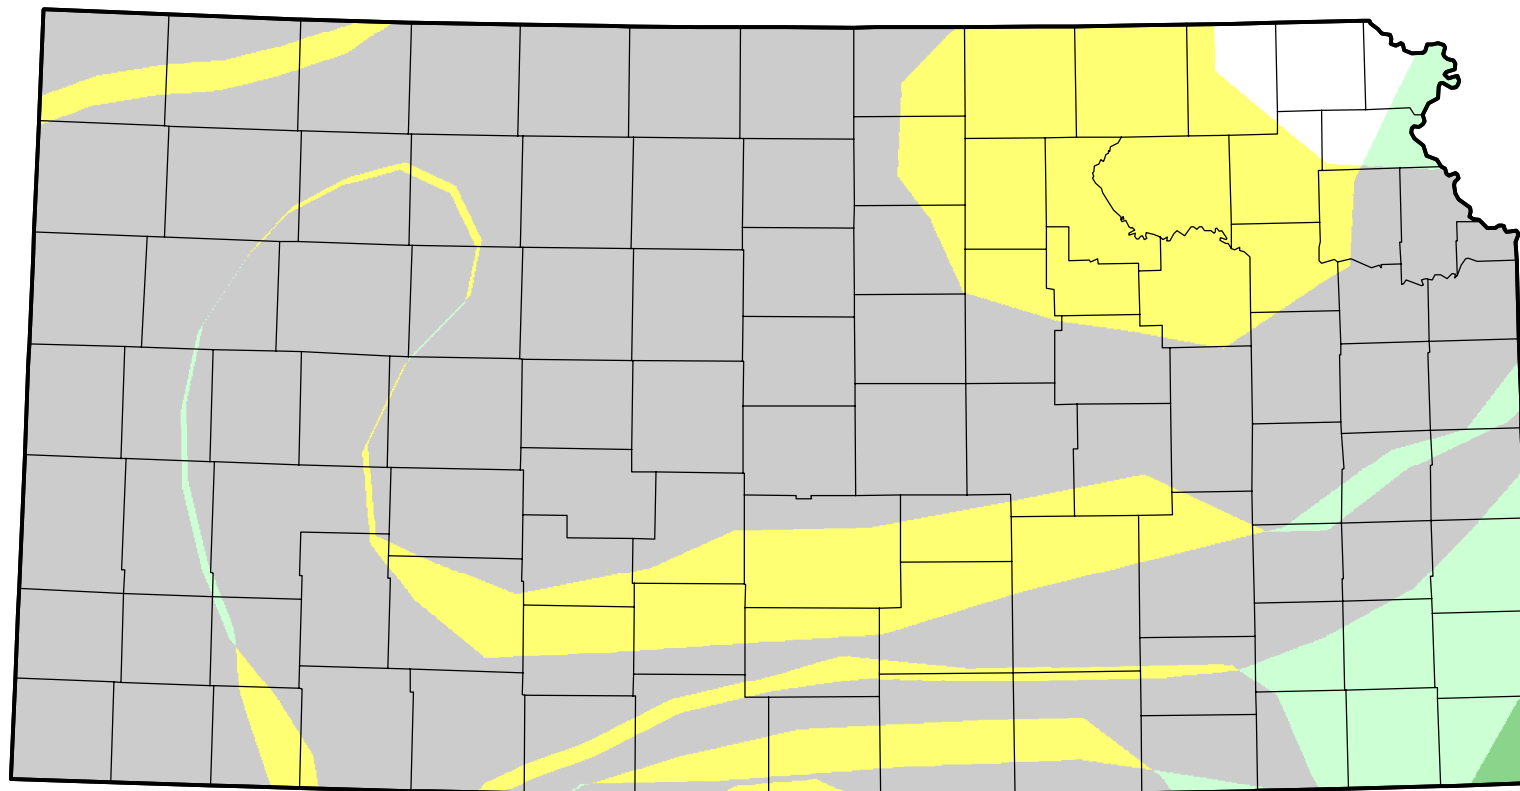

U.S. Drought Monitor Class Change - Kansas

4 Week

December 5, 2006
compared to
November 9, 2006

droughtmonitor.unl.edu

- | | |
|---|---------------------|
|  | 5 Class Degradation |
|  | 4 Class Degradation |
|  | 3 Class Degradation |
|  | 2 Class Degradation |
|  | 1 Class Degradation |
|  | No Change |
|  | 1 Class Improvement |
|  | 2 Class Improvement |
|  | 3 Class Improvement |
|  | 4 Class Improvement |
|  | 5 Class Improvement |