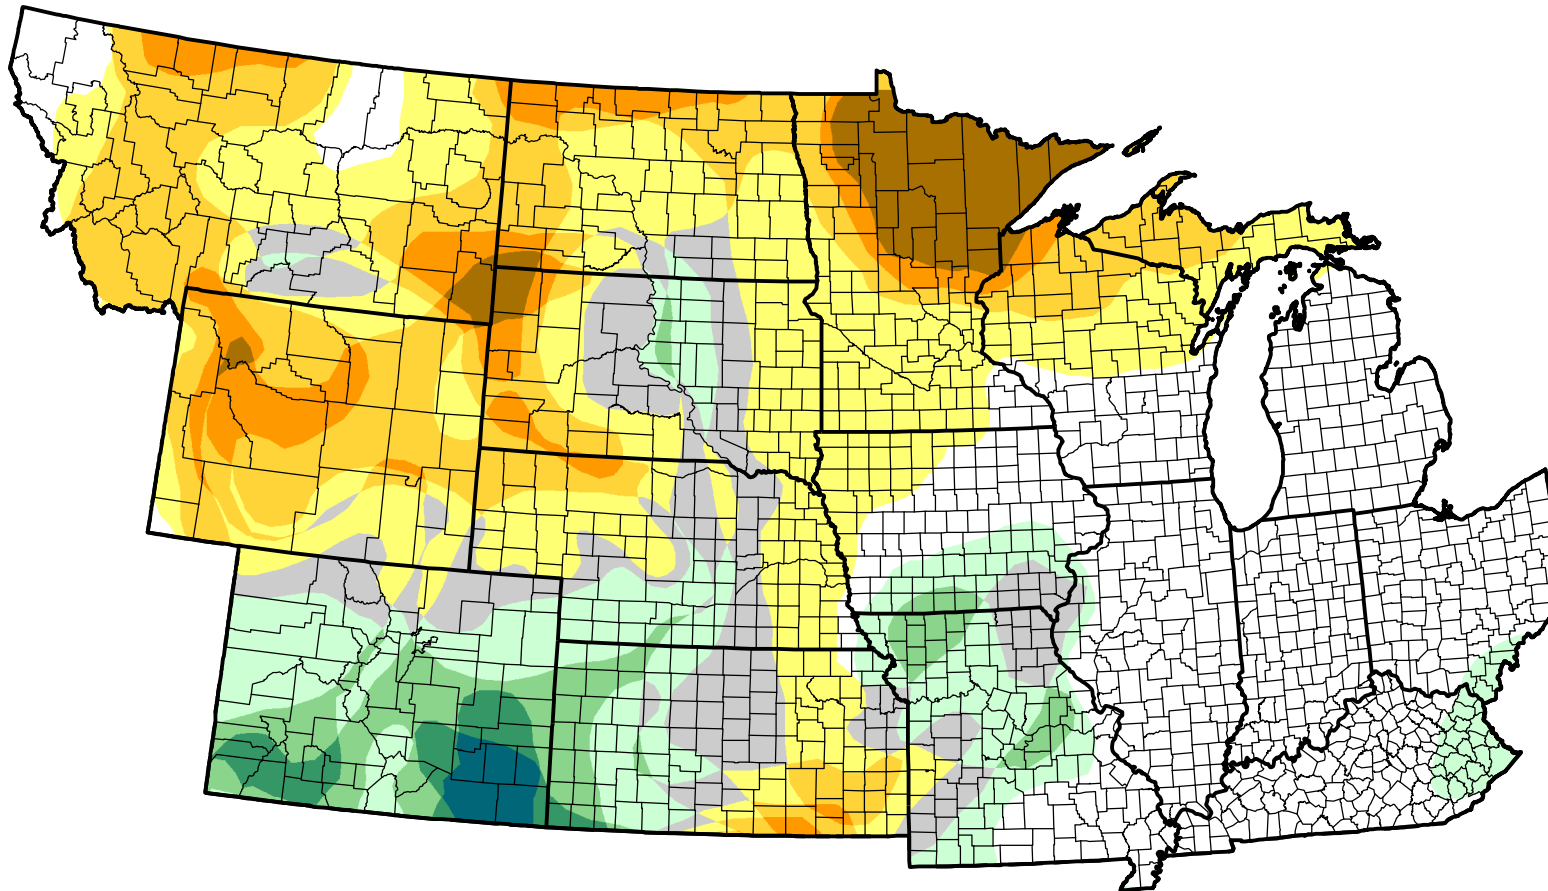

U.S. Drought Monitor Class Change - NWS Central 26 Week

December 5, 2006
compared to
June 8, 2006

droughtmonitor.unl.edu

-  5 Class Degradation
-  4 Class Degradation
-  3 Class Degradation
-  2 Class Degradation
-  1 Class Degradation
-  No Change
-  1 Class Improvement
-  2 Class Improvement
-  3 Class Improvement
-  4 Class Improvement
-  5 Class Improvement