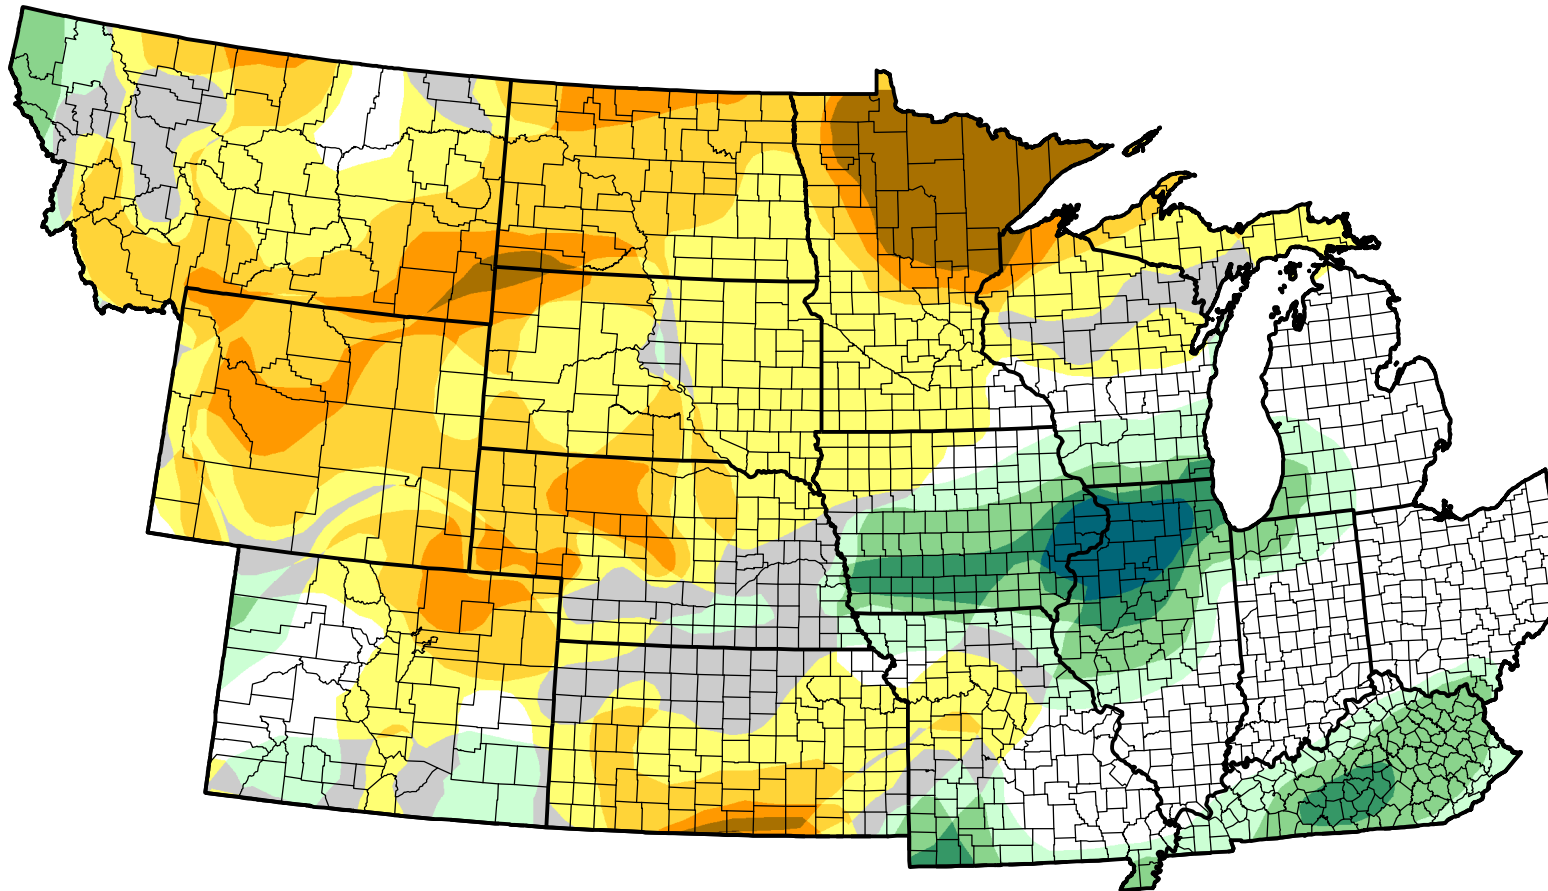

U.S. Drought Monitor Class Change - NWS Central Start of Calendar Year

December 5, 2006
compared to
January 5, 2006

droughtmonitor.unl.edu

-  5 Class Degradation
-  4 Class Degradation
-  3 Class Degradation
-  2 Class Degradation
-  1 Class Degradation
-  No Change
-  1 Class Improvement
-  2 Class Improvement
-  3 Class Improvement
-  4 Class Improvement
-  5 Class Improvement