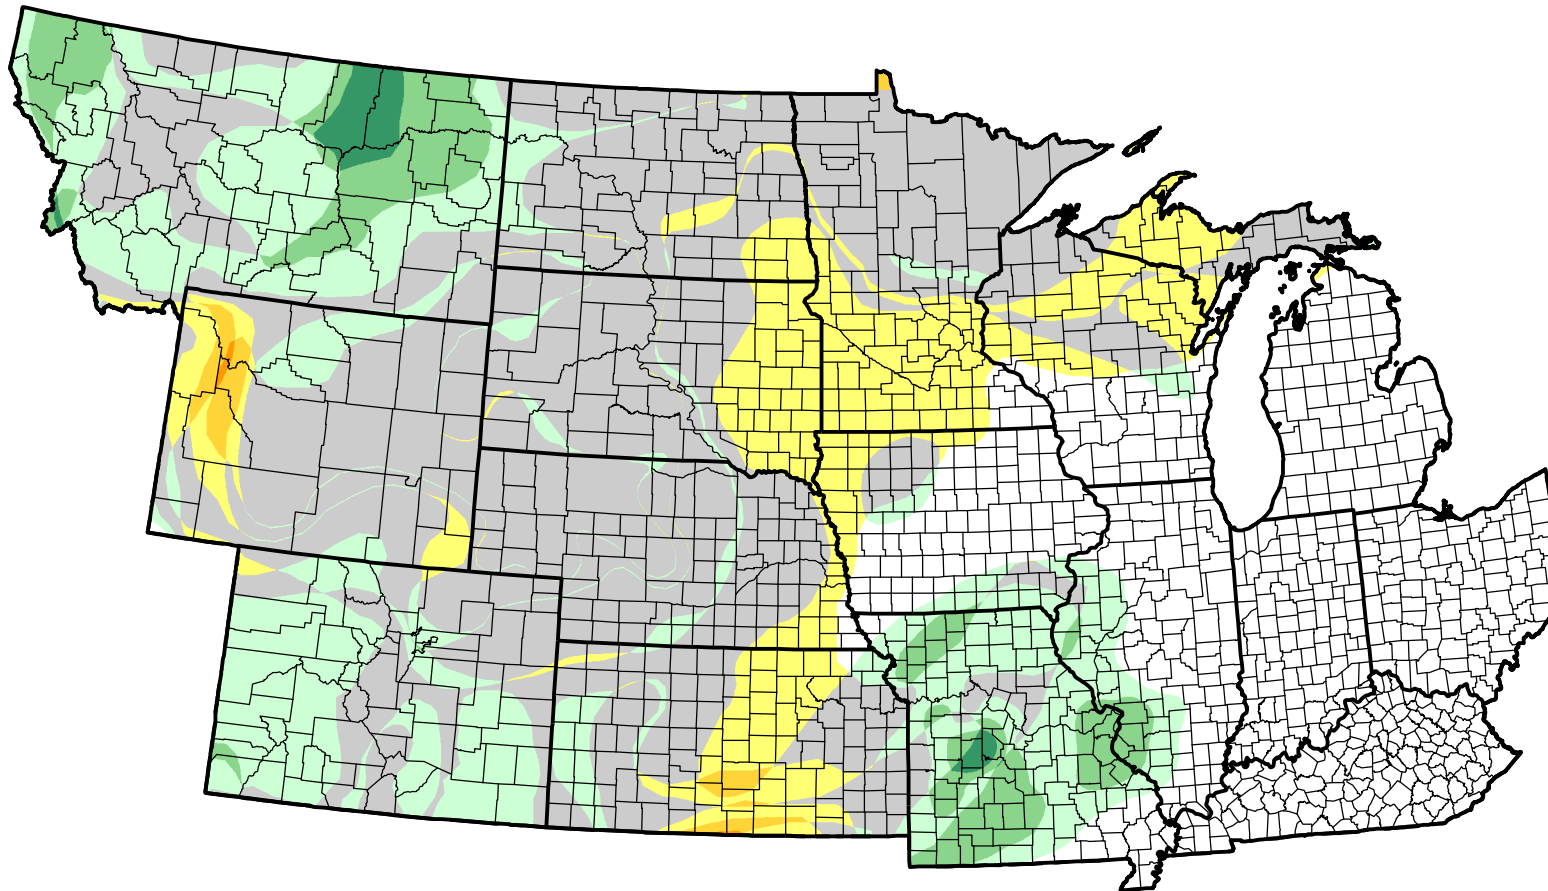

U.S. Drought Monitor Class Change - NWS Central Start of Water Year

**December 5, 2006
compared to
September 28, 2006**

droughtmonitor.unl.edu

-  5 Class Degradation
-  4 Class Degradation
-  3 Class Degradation
-  2 Class Degradation
-  1 Class Degradation
-  No Change
-  1 Class Improvement
-  2 Class Improvement
-  3 Class Improvement
-  4 Class Improvement
-  5 Class Improvement