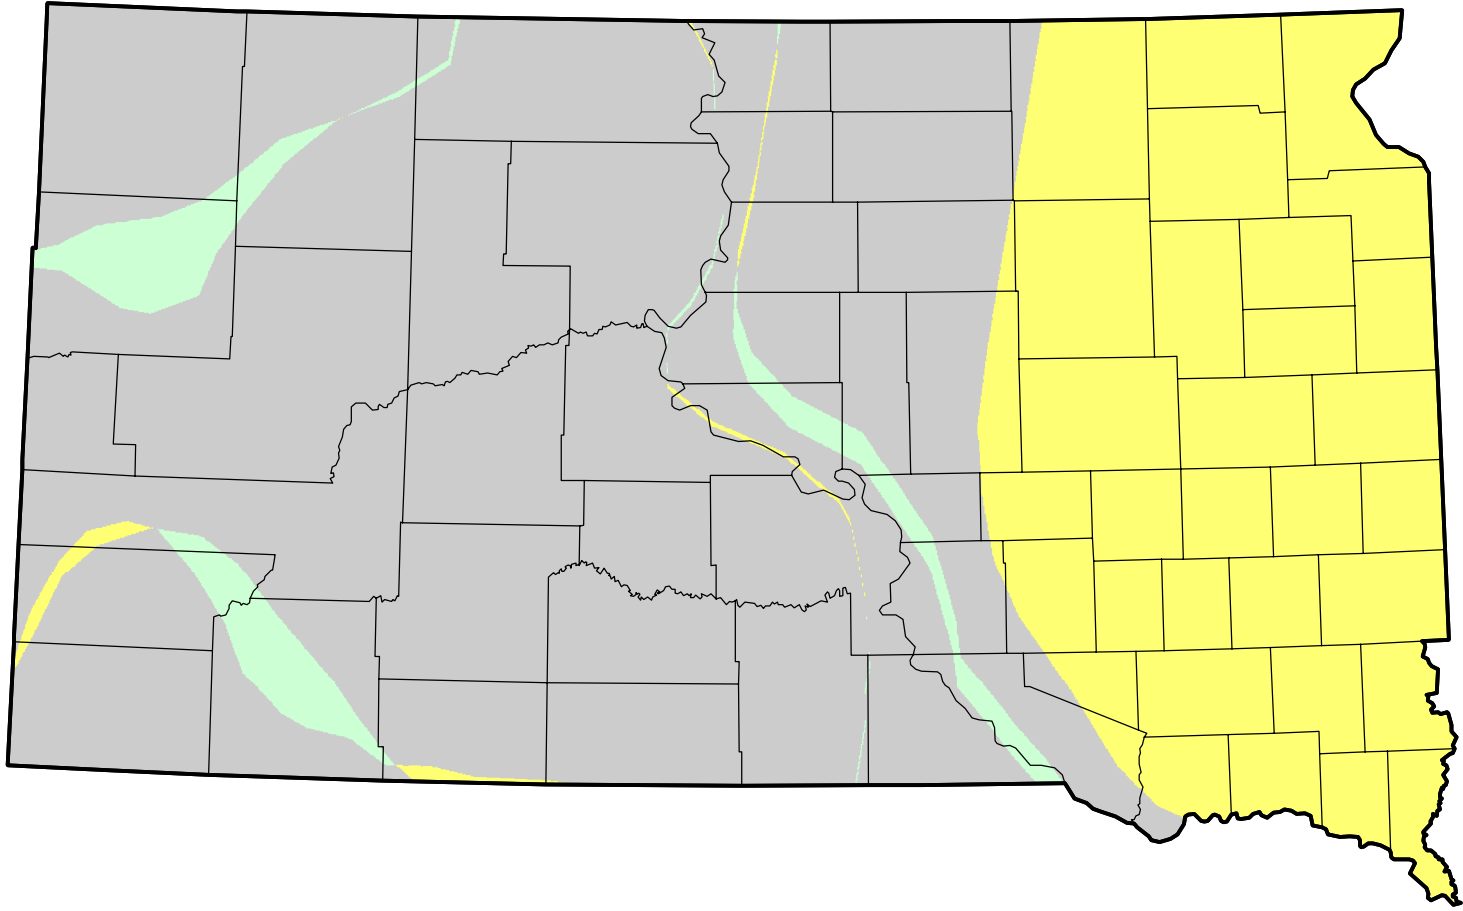

U.S. Drought Monitor Class Change - South Dakota 8 Week

**December 5, 2006
compared to
October 12, 2006**

droughtmonitor.unl.edu

-  5 Class Degradation
-  4 Class Degradation
-  3 Class Degradation
-  2 Class Degradation
-  1 Class Degradation
-  No Change
-  1 Class Improvement
-  2 Class Improvement
-  3 Class Improvement
-  4 Class Improvement
-  5 Class Improvement